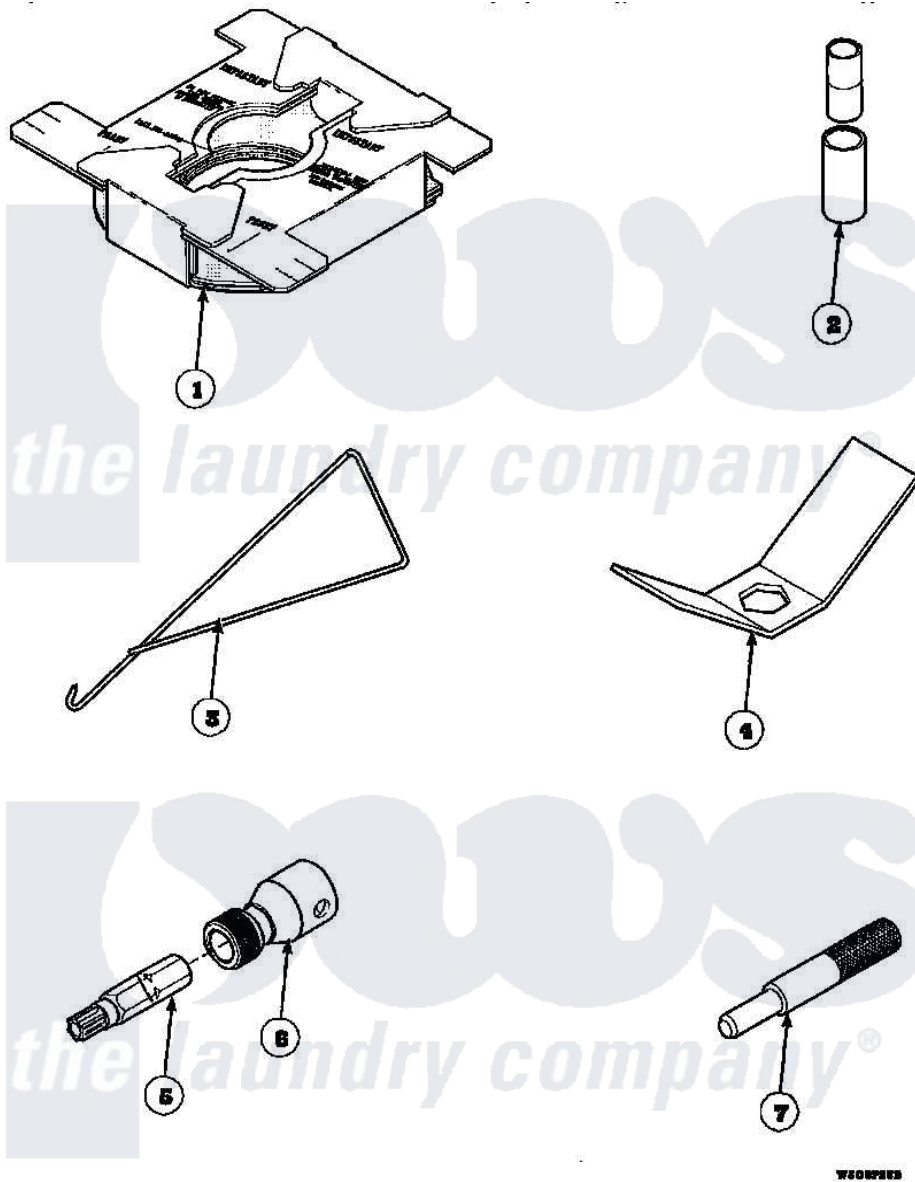

# Amana LW6123WM (BOM: PLW6123WM A) 24 - SPECIAL TOOLS

Amana Residential Amana LW6123WM (BOM: PLW6123WM A) Washer Parts Parts Diagram 24 - SPECIAL TOOLS  
 Click on the part number to view part

Item	Original Part Number	Replaced By	Status	Part Description
1	36926		Not Available	BRACE, SHIPPING
2	<a href="#">242P4</a>			Installer, Spring
3	289P4	<a href="#">321P4</a>		Hook, Spring
4	237P4	<a href="#">306P4</a>		Hex Wrench
5	<a href="#">282P4</a>			T25 Tamper Resistant Bit
6	<a href="#">24161</a>			Torx Bit Holder
7	305P4		Not Available	TOOL, TRANSMISSION PI
NI	555P3	<a href="#">725P3</a>		Kit