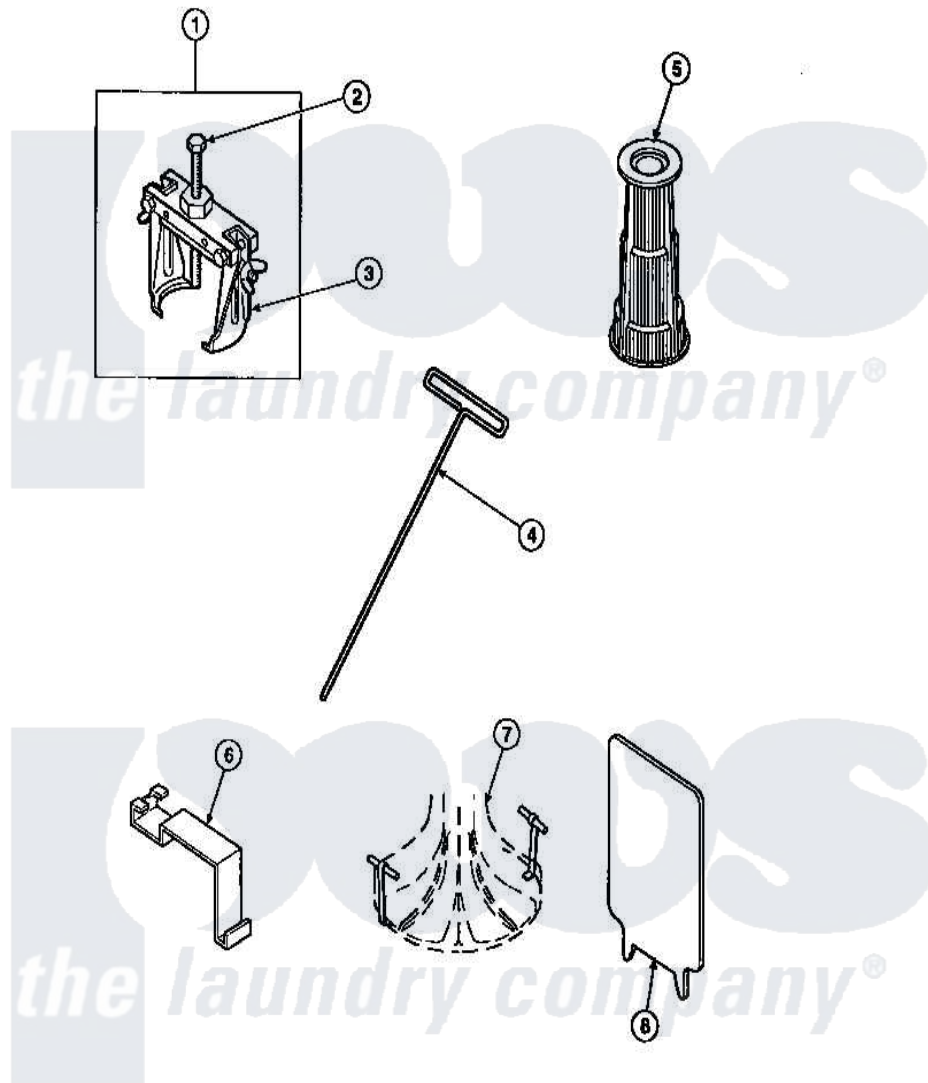

# Amana LW6123WM (BOM: PLW6123WM A) 25 - SPECIAL TOOLS

Amana Residential Amana LW6123WM (BOM: PLW6123WM A) Washer Parts Parts Diagram 25 - SPECIAL TOOLS

[Click on the part number to view part](#)

| Item | Original Part Number   | Replaced By           | Status        | Part Description        |
|------|------------------------|-----------------------|---------------|-------------------------|
| 1    | <a href="#">294P4</a>  |                       |               | Bell Tool               |
| 2    | <a href="#">294P4B</a> |                       |               | Drive Bell Bolt         |
| 3    | <a href="#">294P4A</a> |                       |               | Jaw, Drive Bell Tool    |
| 4    | 291P4                  |                       | Not Available | WRENCH, T - ALLEN       |
| 5    | <a href="#">293P4</a>  |                       |               | Seal Tool               |
| 6    | <a href="#">273P4</a>  |                       |               | Tub Cover Gasket Tool   |
| 7    | <a href="#">254P4P</a> |                       |               | Agitator Hooks          |
| 8    | <a href="#">272P4</a>  |                       |               | Tool, Lid Switch Instal |
| NI   | 555P3                  | <a href="#">725P3</a> |               | Kit                     |