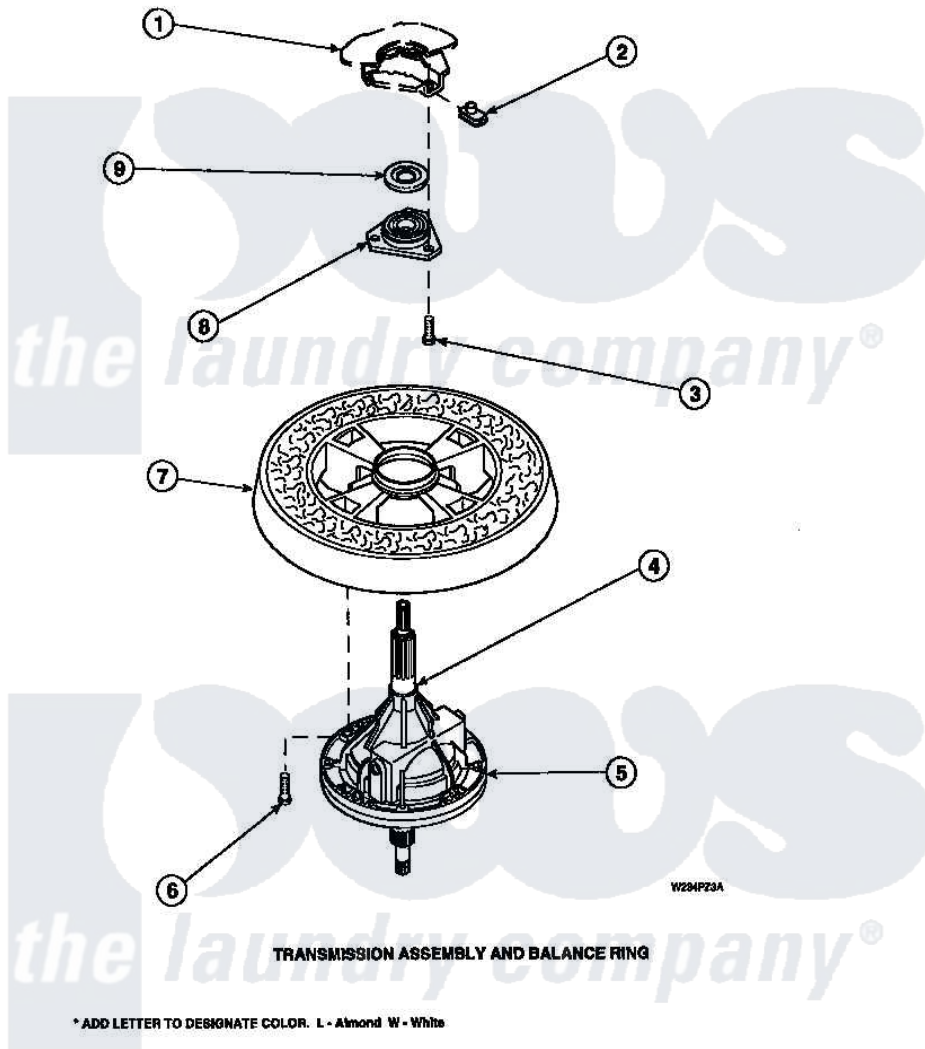

Amana LW6123WM (BOM: PLW6123WM A) 27 - TRANSMISSION ASSY AND BALANCE RING

Amana Residential Amana LW6123WM (BOM: PLW6123WM A) Washer Parts Parts Diagram 27 - TRANSMISSION ASSY AND BALANCE RING
 Click on the part number to view part

Item	Original Part Number	Replaced By	Status	Part Description
1	34438P			Assembly, Outer Tub
2	27222			Nut, Retainer 5/16-18
3	36991	3400500		Bolt, 3405245 5/16-18 X 3/4
4	27604P			Never-Seeze 1 Oz Tube
5	34526P			Assembly, Transmission
6	37047		Not Available	SCREW, CAP
7	34731		Not Available	ASSY,BALANCE RING-COMPL
8	27182	40004201P		Main Bearing Assembly
9	27187			Flinger