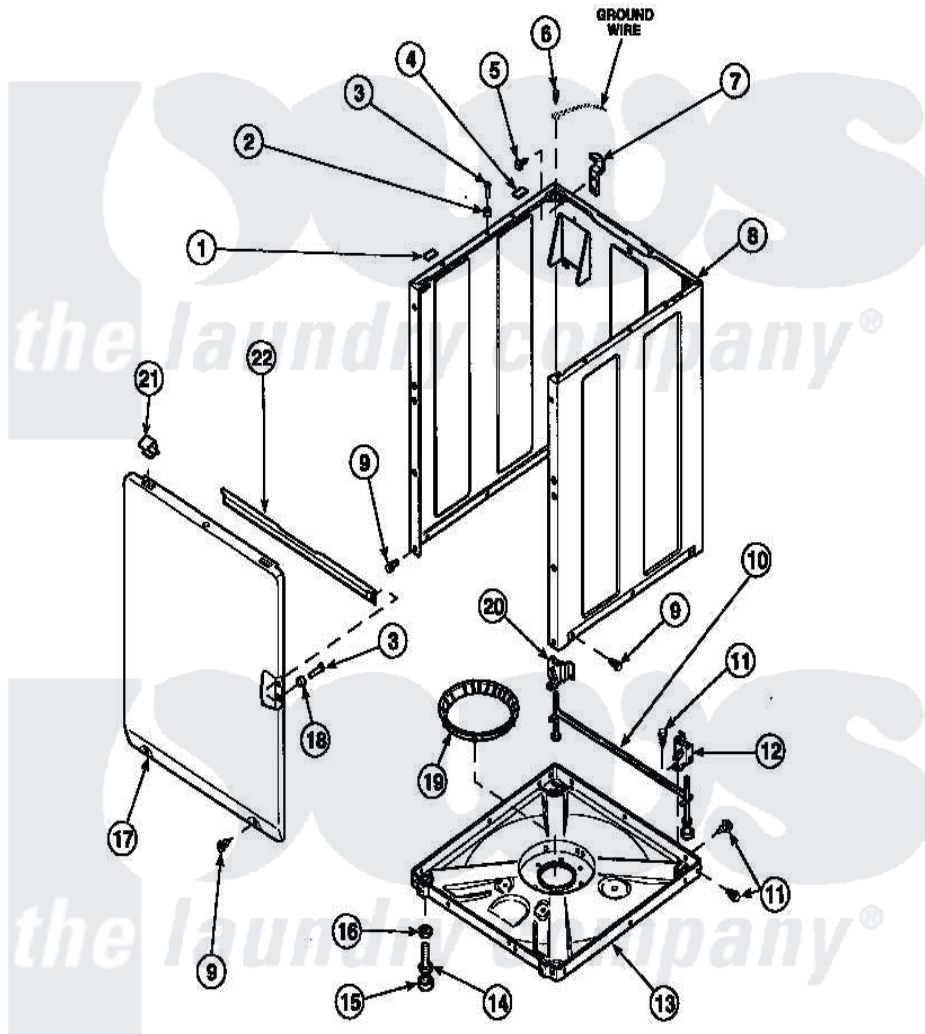

**Amana LW6123WM (BOM: PLW6123WM B) 08 - FRONT PANEL, BASE ASSY AND CABINET ASSY**

Amana Residential Amana LW6123WM (BOM: PLW6123WM B) Washer Parts Parts Diagram 08 - FRONT PANEL, BASE ASSY AND CABINET ASSY  
 Click on the part number to view part

Item	Original Part Number	Replaced By	Status	Part Description
1	<a href="#">Y56128</a>			Pad, Bumper
2	56079	<a href="#">505187</a>		Locator, Panel
3	32671	<a href="#">Y014874</a>		Screw, Idler Arm And Sleeve
4	<a href="#">36226</a>			Pad, Bumper .25
5	34499		Not Available	SCREW, No.10B X 1/4 TAP IN HX
6	23962	<a href="#">W10116760</a>		Screw
7	<a href="#">Y27103</a>			Hinge, Hold-Down Lug
8	34475P		Not Available	CABINET
9	27196	<a href="#">27001200</a>		Screw
10	<a href="#">34443</a>			Assembly, Leg And Stabilier
11	35148		Not Available	SCREW, 1/4-14 X 3/8 HX HD
12	36036		Not Available	BRACKET, SLL-RIGHT
13	<a href="#">36599P</a>			Assembly Nut/ Leg Base
"	<a href="#">34434P</a>			Assembly Nut/Leg Base

14	Y34319	<a href="#">22003428</a>	Leg, Adjustable
15	34318	<a href="#">40016001</a>	Foot, Rubber
16	Y21899	<a href="#">40038101</a>	Nut, Leg
17	34656P	Not Available	NOT GOOD No. SEE NOTE PNL, FRONT
18	<a href="#">28102</a>		Locator, Panel
19	36108	Not Available	SNUBBER PAD & ISOLATOR
20	<a href="#">36037</a>		Bracket, SII-Left
21	<a href="#">35865</a>		Clip, Hold-Down Front Panel
22	Y35097	Not Available	BRACE, FRT PNL