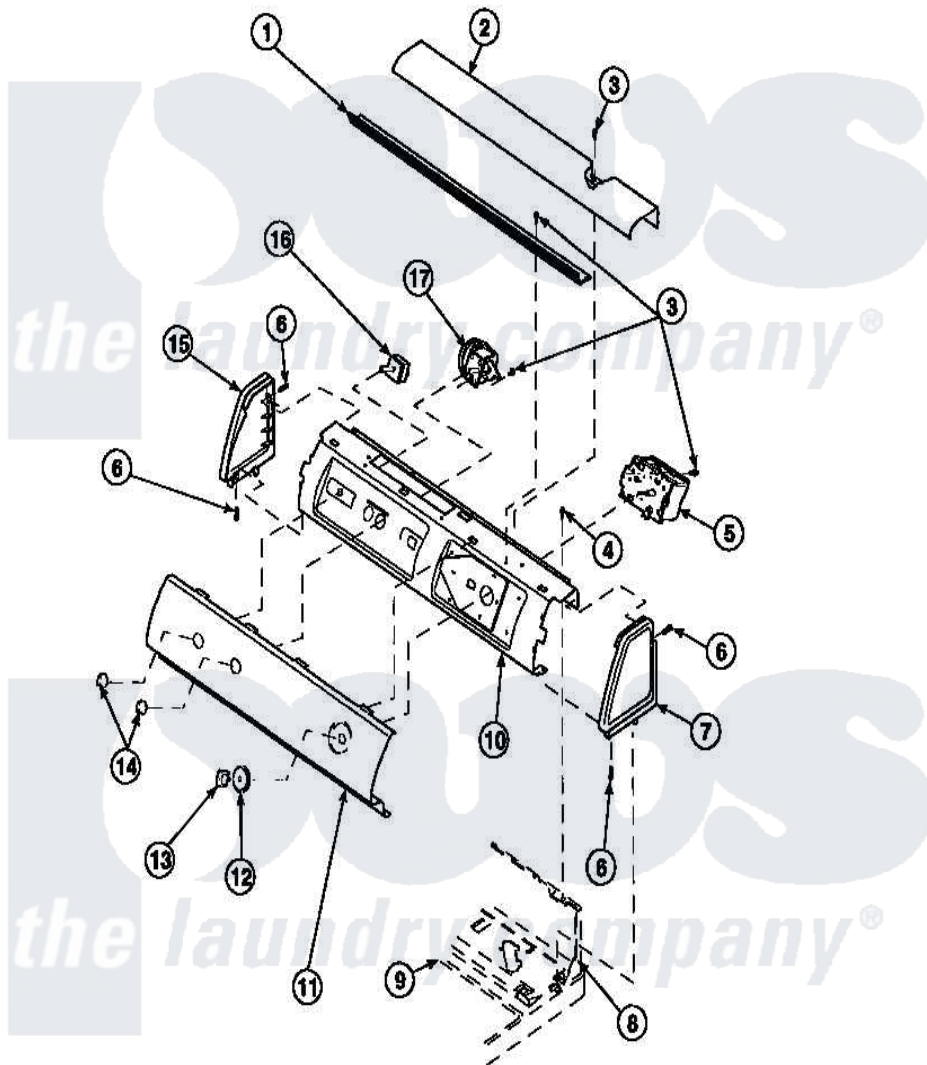

**Amana LW6123WM (BOM: PLW6123WM B) 10 - GRAPHIC PANEL, CTRL
MTG PLATE AND CTRLS**

Amana Residential Amana LW6123WM (BOM: PLW6123WM B) Washer Parts Parts Diagram 10 - GRAPHIC PANEL, CTRL MTG PLATE AND CTRLS
Click on the part number to view part

| Item | Original Part Number | Replaced By | Status | Part Description |
|------|----------------------|---------------------------|---------------|---|
| 1 | Y34826 | | Not Available | DIFFUSER,LAMP-CLEAR |
| 3 | 23962 | W10116760 | | Screw |
| 4 | 34904 | 489355 | | Screw, 8 X 1/2 |
| 6 | 501086 | 90767 | | Screw, 8A X 3/8 HeX Washer Head Tapping |
| 8 | 34903 | | Not Available | PANEL, BACK HOOD (USE 37782) |
| 9 | 34902P | | Not Available | TOP |
| 10 | 34821 | | Not Available | CONTROL MOUNTING PLATE |
| 17 | 36045 | 40055101 | | Switch, Pressure |