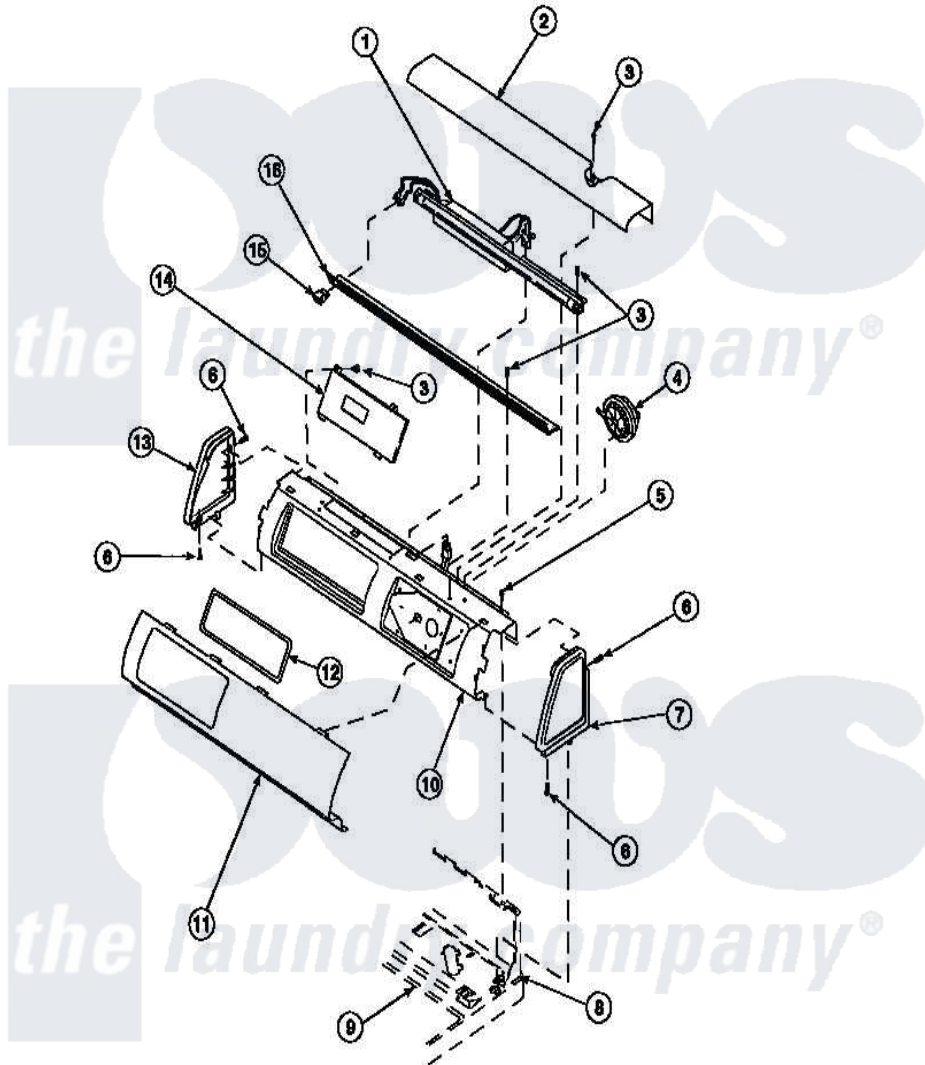

Amana LW6123WM (BOM: PLW6123WM B) 12 - GRAPHIC PANEL, CTRL
MTG PLATE AND CTRLS

Amana Residential Amana LW6123WM (BOM: PLW6123WM B) Washer Parts Parts Diagram 12 - GRAPHIC PANEL,
CTRL MTG PLATE AND CTRLS
Click on the part number to view part

| Item | Original Part Number | Replaced By | Status | Part Description |
|------|----------------------|---------------------------|---------------|---|
| 3 | 23962 | W10116760 | | Screw |
| 5 | 34904 | 489355 | | Screw, 8 X 1/2 |
| 6 | 501086 | 90767 | | Screw, 8A X 3/8 HeX Washer Head Tapping |
| 8 | 34903 | | Not Available | PANEL, BACK HOOD (USE 37782) |
| 9 | 34902P | | Not Available | TOP |