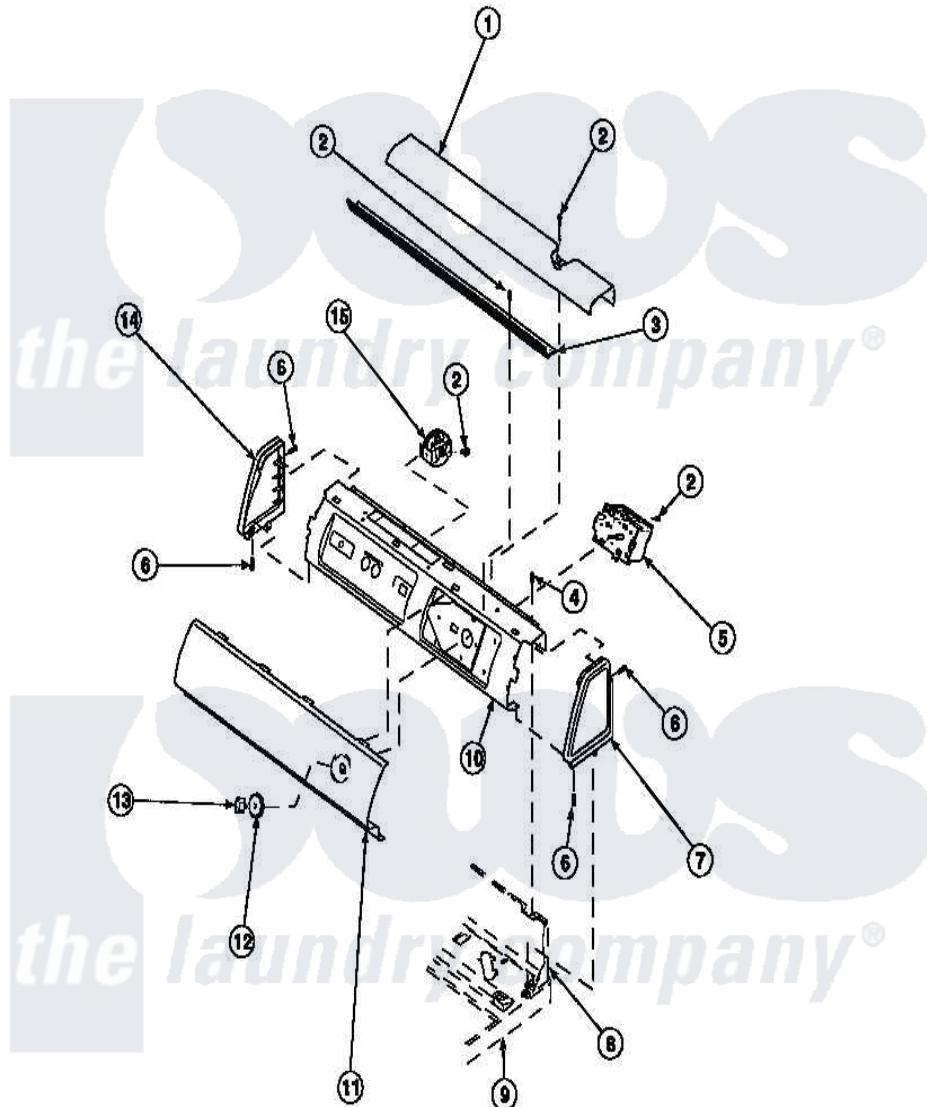

**Amana LW6123WM (BOM: PLW6123WM B) 13 - GRAPHIC PANEL, CTRL
MTG PLATE AND CTRLS**

Amana Residential Amana LW6123WM (BOM: PLW6123WM B) Washer Parts Parts Diagram 13 - GRAPHIC PANEL, CTRL MTG PLATE AND CTRLS
Click on the part number to view part

Item	Original Part Number	Replaced By	Status	Part Description
1	34823		Not Available	COVER, TOP
2	23962	W10116760		Screw
3	Y34826		Not Available	DIFFUSER,LAMP-CLEAR
4	34904	489355		Screw, 8 X 1/2
6	501086	90767		Screw, 8A X 3/8 HeX Washer Head Tapping
7	34815		Not Available	PANEL, END R.H. (BLK)
8	34903		Not Available	PANEL, BACK HOOD (USE 37782)
9	34902P		Not Available	TOP
10	34821		Not Available	CONTROL MOUNTING PLATE
12	33817		Not Available	ASSY,TIMER SKIRT-BLACK
13	33897			Knob, Timer-Washer-Blac
14	34816			Panel, End