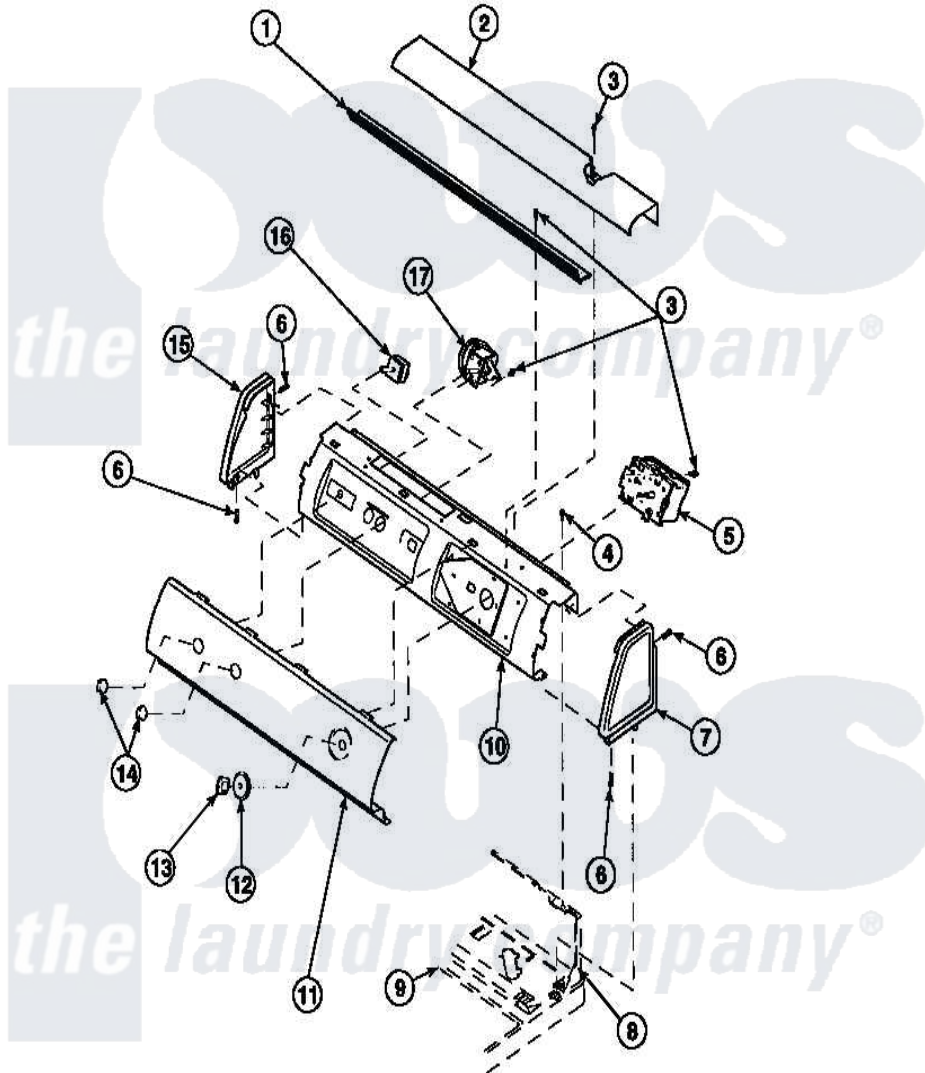

**Amana LW6123WM (BOM: PLW6123WM B) 14 - GRAPHIC PANEL, CTRL  
MTG PLATE AND CTRLS**

Amana Residential Amana LW6123WM (BOM: PLW6123WM B) Washer Parts Parts Diagram 14 - GRAPHIC PANEL, CTRL MTG PLATE AND CTRLS  
Click on the part number to view part

Item	Original Part Number	Replaced By	Status	Part Description
1	Y34826		Not Available	DIFFUSER,LAMP-CLEAR
3	23962	<a href="#">W10116760</a>		Screw
5	34904	<a href="#">489355</a>		Screw, 8 X 1/2
6	501086	<a href="#">90767</a>		Screw, 8A X 3/8 HeX Washer Head Tapping
8	34903		Not Available	PANEL, BACK HOOD (USE 37782)
9	34902P		Not Available	TOP
11	34821		Not Available	CONTROL MOUNTING PLATE
16	36335	<a href="#">40046601</a>		Switch, Temperature Select
17	36045	<a href="#">40055101</a>		Switch, Pressure