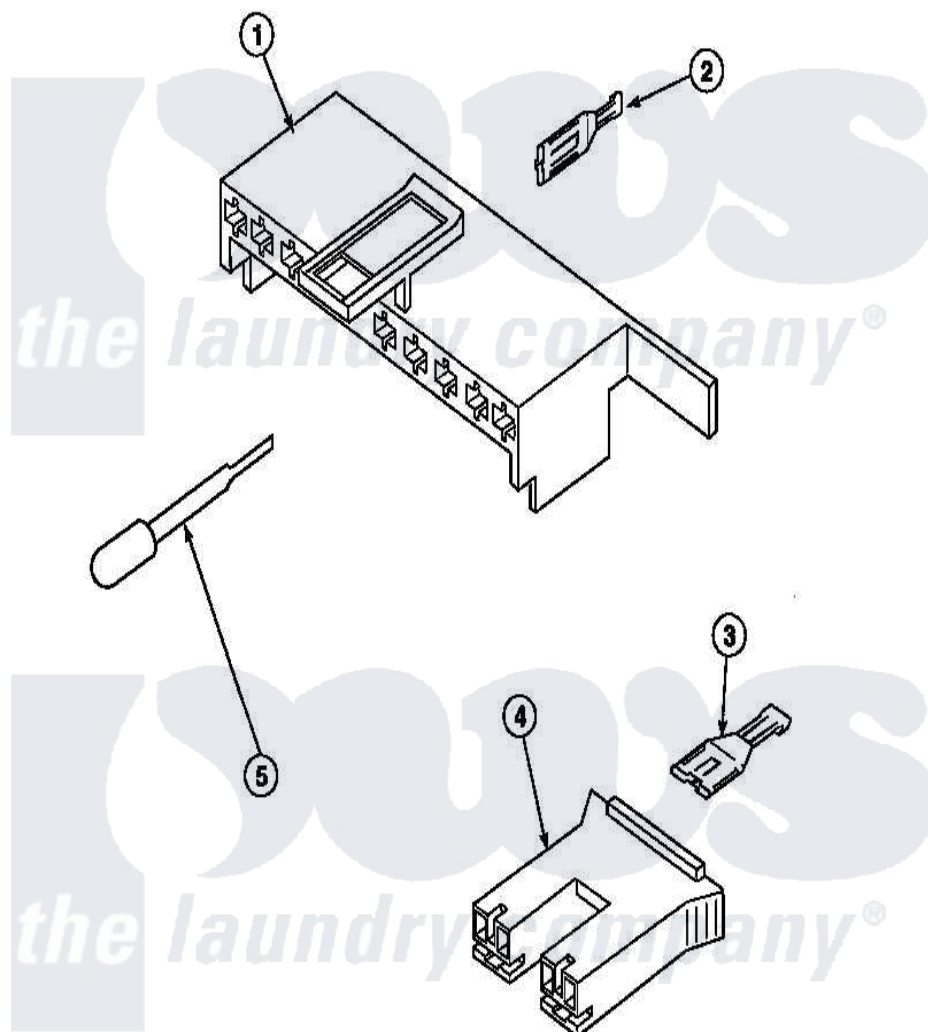

**Amana LW6123WM (BOM: PLW6123WM B) 19 - MIXING VALVE & MOTOR  
CONN BLOCKS, TERM**

Amana Residential Amana LW6123WM (BOM: PLW6123WM B) Washer Parts Parts Diagram 19 - MIXING VALVE & MOTOR CONN BLOCKS, TERM  
Click on the part number to view part

Item	Original Part Number	Replaced By	Status	Part Description
1	<a href="#">34677</a>			10 Circuit Plug
2	<a href="#">Y00188</a>			Molex Terminal
3	Y00121		Not Available	SPADE TERMINAL(12 GAUGE) (1/4 INCH-(2) 18 GAUGE WIRES O
4	<a href="#">34676</a>			Plug
"	34675		Not Available	PLUG
5	<a href="#">283P4</a>			Terminal Extractor Tool