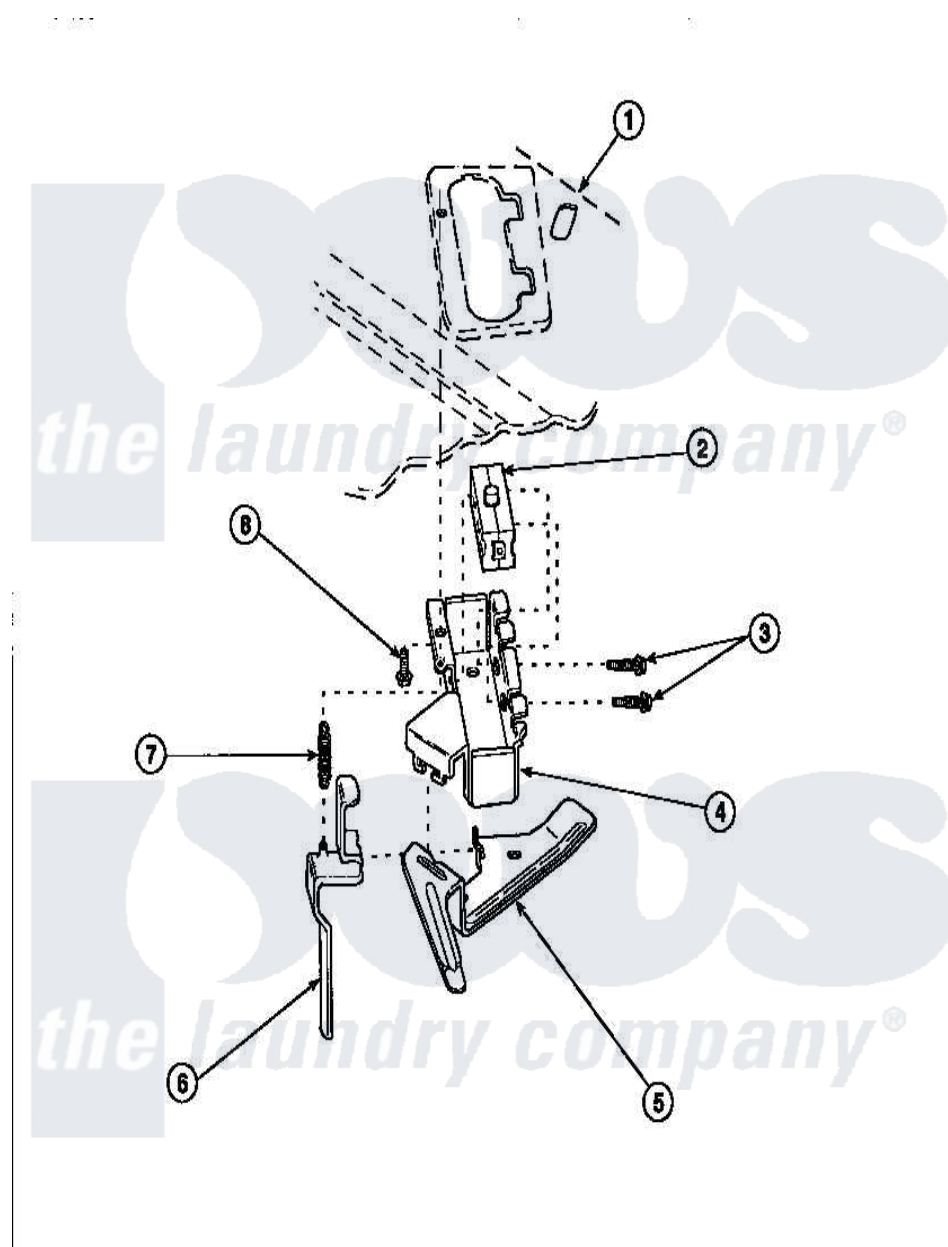

Amana LW6123WM (BOM: PLW6123WM B) 22 - OUT-OF-BALANCE SWITCH

Amana Residential Amana LW6123WM (BOM: PLW6123WM B) Washer Parts Parts Diagram 22 - OUT-OF-BALANCE SWITCH

[Click on the part number to view part](#)

Item	Original Part Number	Replaced By	Status	Part Description
1	34902P		Not Available	TOP
2	33445	27001095		Switch, Lid
3	36510			Screw
4	36497P			Kit, Switch Holder
5	33441			Arm, Actuator
6	33442			Lever, Unbalanced Load
7	33443			Spring
8	23962	W10116760		Screw