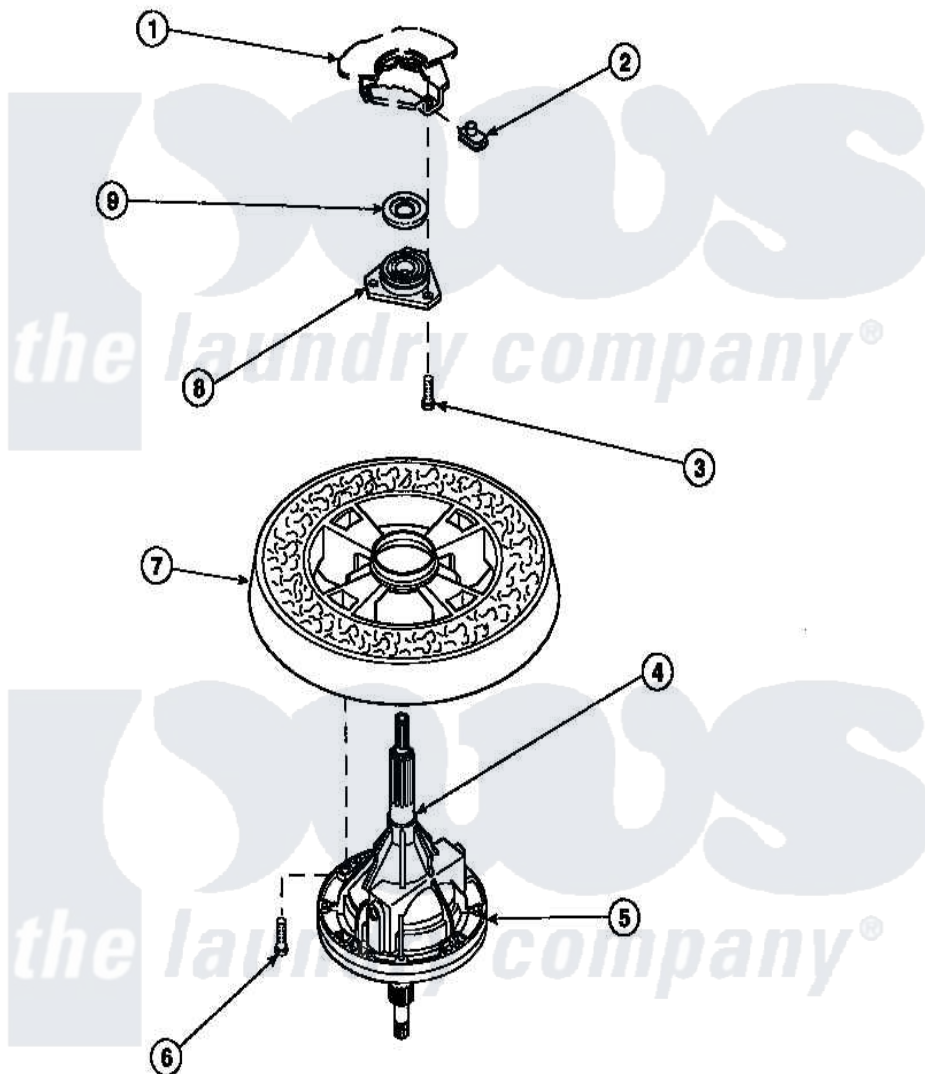

# Amana LW6123WM (BOM: PLW6123WM B) 27 - TRANSMISSION ASSY AND BALANCE RING

Amana Residential Amana LW6123WM (BOM: PLW6123WM B) Washer Parts Parts Diagram 27 - TRANSMISSION ASSY AND BALANCE RING  
 Click on the part number to view part

Item	Original Part Number	Replaced By	Status	Part Description
1	<a href="#">34438P</a>			Assembly, Outer Tub
2	<a href="#">27222</a>			Nut, Retainer 5/16-18
3	36991	<a href="#">3400500</a>		Bolt, 3405245 5/16-18 X 3/4
4	<a href="#">27604P</a>			Never-Seeze 1 Oz Tube
5	<a href="#">34526P</a>			Assembly, Transmission
6	37047		Not Available	SCREW, CAP
7	34731		Not Available	ASSY,BALANCE RING-COMPL
8	27182	<a href="#">40004201P</a>		Main Bearing Assembly
9	<a href="#">27187</a>			Flinger