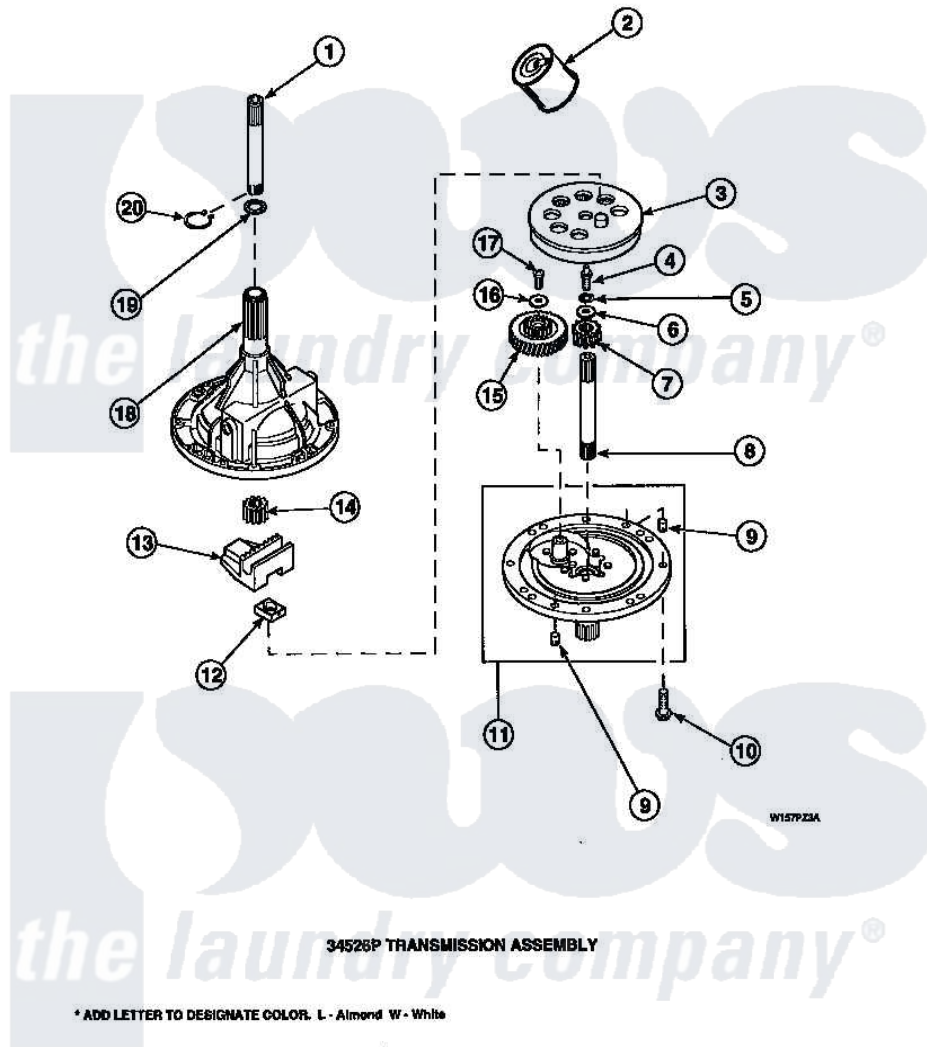

Amana LW6143LM (BOM: PLW6143LM A) 01 - 34526P TRANSMISSION ASSY

Amana Residential Amana LW6143LM (BOM: PLW6143LM A) Washer Parts Parts Diagram 01 - 34526P TRANSMISSION ASSY

Click on the part number to view part

Item	Original Part Number	Replaced By	Status	Part Description
1	Y36570			Shaft, Output
2	27243P			Oil, CW Transmission F-
3	26577			Assembly, Gear And Stud
4	27030		Not Available	SCREW, 1/4-20 SPECIAL
5	21456			Lockwasher, 1/4 Intshkp
6	26509	40041501		Washer
7	36562			Pinion, Drive
8	34853			Shaft, Input
9	27172			Pin, Dowel
10	32814		Not Available	SCREW, 1/4-20X7/8 SERRA
11	38290			Assembly, Cover
12	26493			Slide
13	Y31526			Rack
14	27003			Pinion, Agitator
15	29161			Gear, Reduction

16	29260	Not Available	WASHER
17	29273		Screw, 1/4-20 X 3/8
18	33223	Not Available	ASSY, TRANSMISSION CASE
19	35092		Washer, 3628id X 1.00 X .056
20	27197		Ring, Retaining
NI	37577P	Not Available	SEALANT