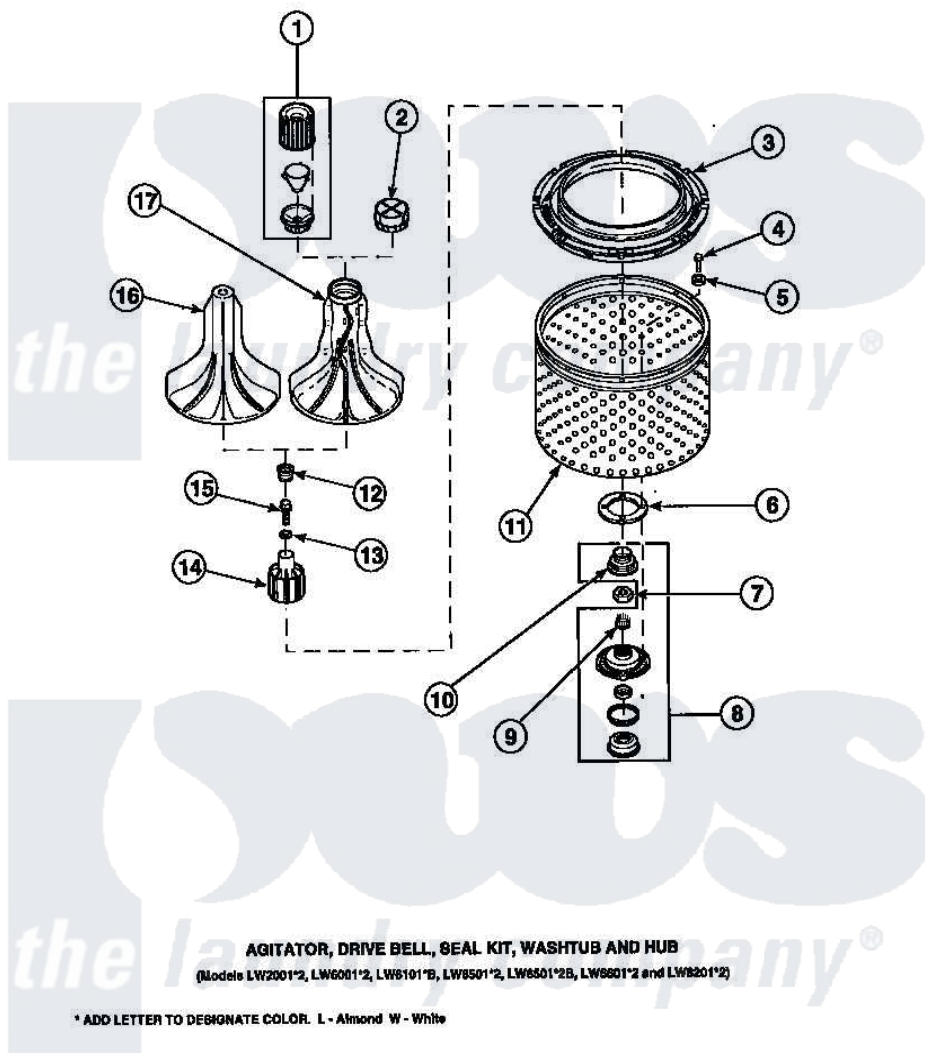

Amana LW6143LM (BOM: PLW6143LM A) 02 - AGITATOR/DRIVE BELL/SEAL KIT/TUB & HUB

Amana Residential Amana LW6143LM (BOM: PLW6143LM A) Washer Parts Parts Diagram 02 - AGITATOR/DRIVE BELL/SEAL KIT/TUB & HUB
 Click on the part number to view part

| Item | Original Part Number | Replaced By | Status | Part Description |
|------|-----------------------|---------------------------|--------|--------------------------|
| 1 | 36542 | 40002101W | | Assembly, Fabric Softner |
| 2 | 36515 | | | Cap, Agitator |
| 3 | 35035 | | | Guard, Clothes |
| 4 | 27202 | W10116787 | | Screw |
| 5 | 28094 | | | Gasket |
| 7 | Y29220 | 40016301 | | Nut, Lock |
| 8 | 495P3 | R9900552 | | Hub And Seal |
| 9 | 29728 | 40008301 | | Insert, Spline |
| 10 | 36425 | 40016101 | | Seal, Bell Drive |
| 12 | 36511 | 40008401 | | Plug, Bell |
| 13 | 36472 | | | O-Ring |
| 15 | 34288 | 40065102 | | Screw, Shoulder 1/4 |
| 16 | 33513 | | | Agitator, Short-Coin |
| 17 | 33174 | 40000501W | | Agitator, Flex Vane |