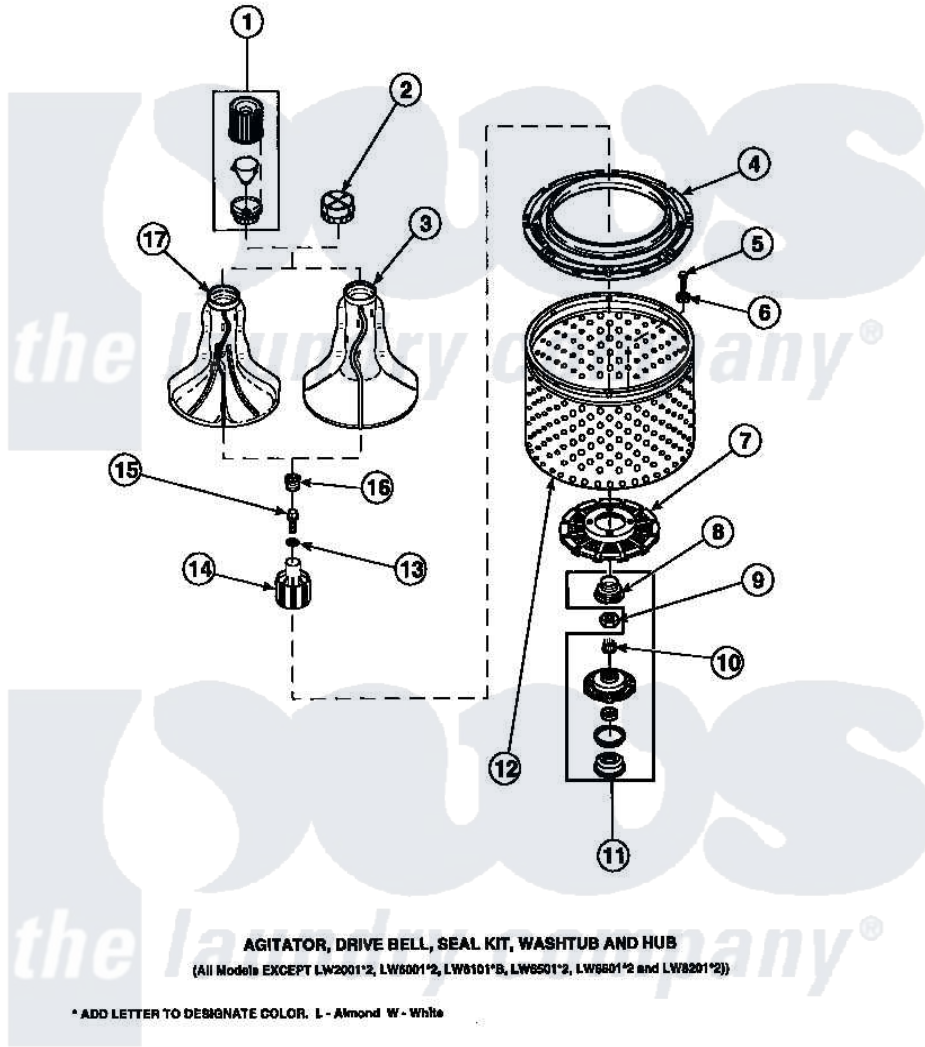

Amana LW6143LM (BOM: PLW6143LM A) 03 - AGITATOR/DRIVE BELL/SEAL KIT/TUB & HUB

Amana Residential Amana LW6143LM (BOM: PLW6143LM A) Washer Parts Parts Diagram 03 - AGITATOR/DRIVE BELL/SEAL KIT/TUB & HUB
 Click on the part number to view part

Item	Original Part Number	Replaced By	Status	Part Description
1	36542	40002101W		Assembly, Fabric Softner
2	36515			Cap, Agitator
3	36507	40000501W		Agitator, Flex Vane
4	35035			Guard, Clothes
5	27202	W10116787		Screw
6	28094			Gasket
7	32998	39371		Filter Lin
8	36425	40016101		Seal, Bell Drive
9	Y29220	40016301		Nut, Lock
10	29728	40008301		Insert, Spline
11	495P3	R9900552		Hub And Seal
12	33501P	R9900144		Kit- Wash
13	36472			O-Ring
14	36443P	R9900189		Kit, Drive Bell And Seal
15	34288	40065102		Screw, Shoulder 1/4