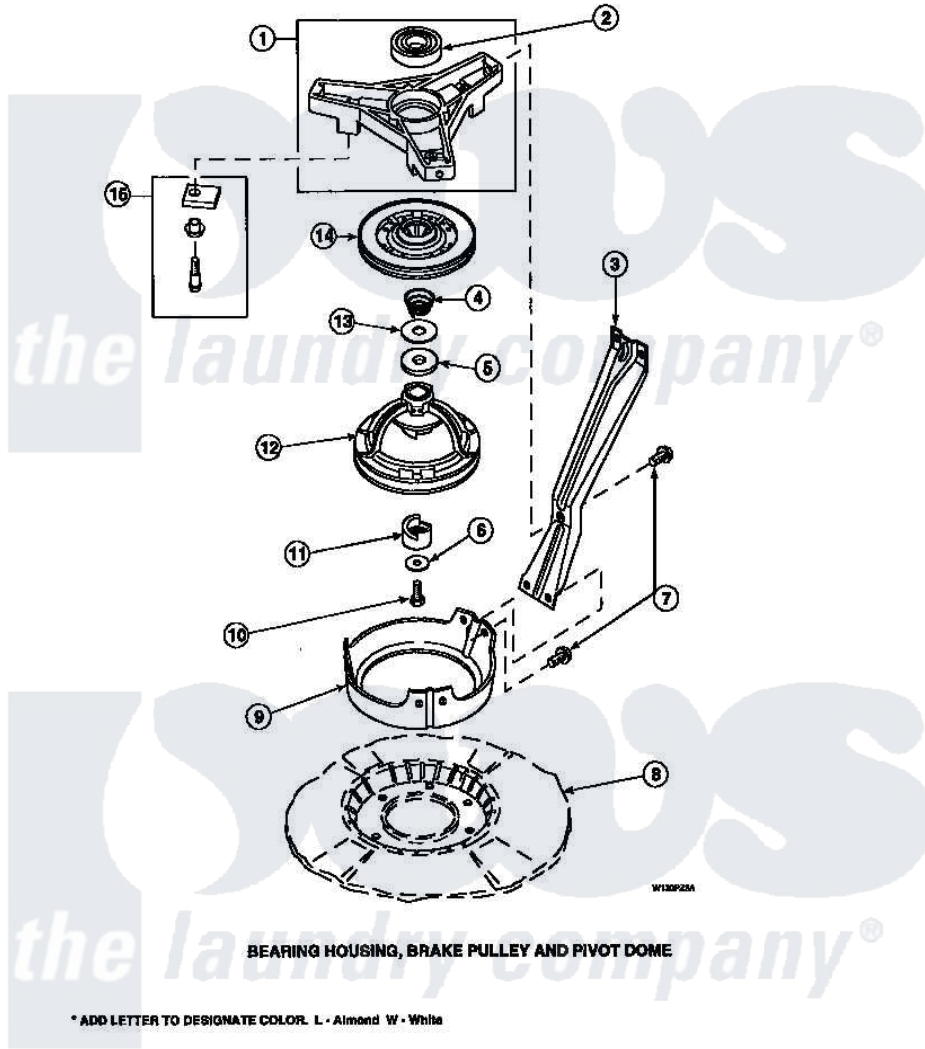

**Amana LW6143LM (BOM: PLW6143LM A) 04 - BRG HSG/BRAKE PULLEY & PIVOT DOME**

Amana Residential Amana LW6143LM (BOM: PLW6143LM A) Washer Parts Parts Diagram 04 - BRG HSG/BRAKE PULLEY & PIVOT DOME  
 Click on the part number to view part

Item	Original Part Number	Replaced By	Status	Part Description
1	<a href="#">35746</a>			AssemblY, Bearing Housing-L
2	28944R	<a href="#">40004001</a>		Bearing, Main
3	34471		Not Available	LEG,SUPPORT
4	<a href="#">33435</a>			Spring, Conical
5	27015	<a href="#">40063201</a>		Washer, Flat
6	26509	<a href="#">40041501</a>		Washer
7	35369	<a href="#">40128701</a>		Screw, 5/16-18 X .50
8	<a href="#">36599P</a>			Assembly Nut/ Leg Base
"	<a href="#">34434P</a>			Assembly Nut/Leg Base
9	<a href="#">34470</a>			Dome, Pivot
10	27220	<a href="#">40063401</a>		Screw, 1/4-20 x 5/8 Hex
11	<a href="#">27018</a>			Helix
12	<a href="#">34923</a>			Assembly, Pulley-Spin And Agitate
"	<a href="#">34924</a>			Assembly, Pulley-Spin And

	<a href="#">94921</a>		Agitate
13	35535	<a href="#">40065701</a>	Washer, 2 Odx.63 ID
14	31961P	<a href="#">R9900474</a>	Brake Assembly
15	548P3	<a href="#">R9900543</a>	Pad-Brake