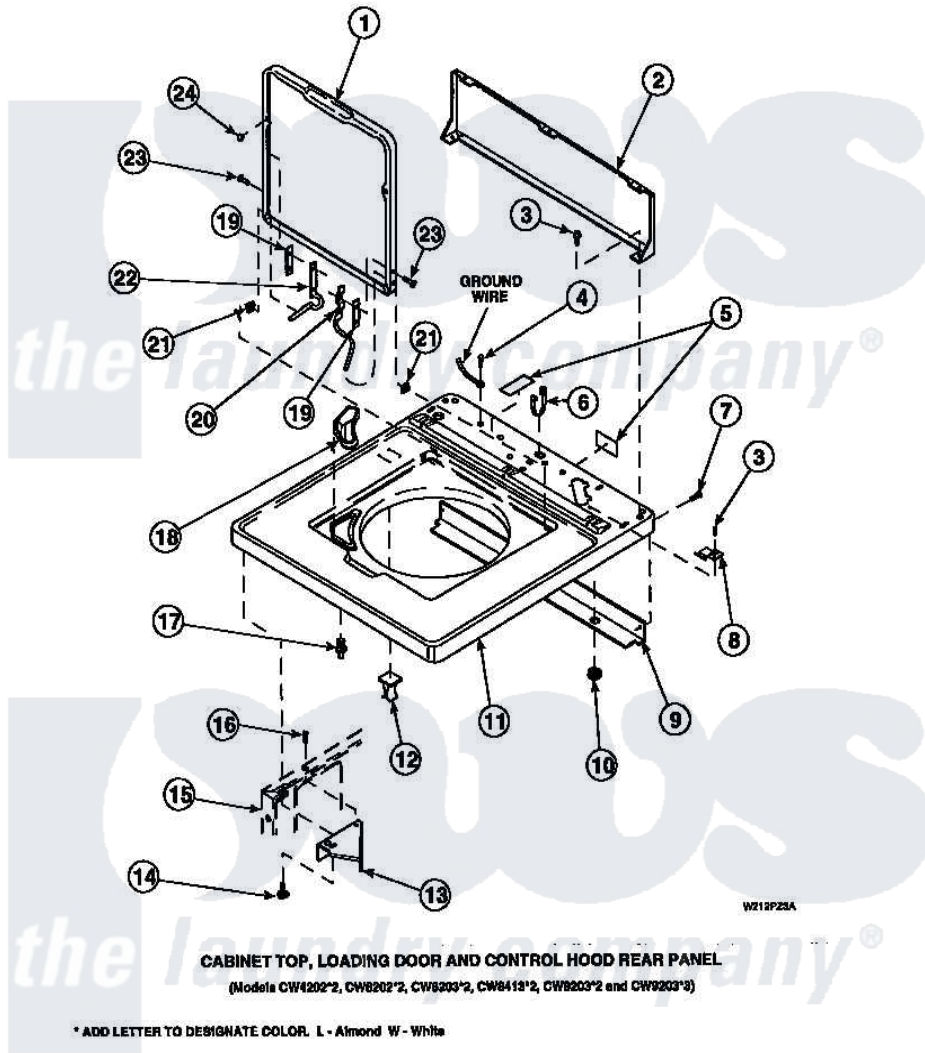

Amana LW6143LM (BOM: PLW6143LM A) 05 - CAB TOP/LOADING DR & CTRL HOOD REAR PAN

Amana Residential Amana LW6143LM (BOM: PLW6143LM A) Washer Parts Parts Diagram 05 - CAB TOP/LOADING DR & CTRL HOOD REAR PAN
 Click on the part number to view part

Item	Original Part Number	Replaced By	Status	Part Description
2	34903		Not Available	PANEL, BACK HOOD (USE 37782)
3	23962	W10116760		Screw
4	52909			Screw, 10B-16 X 1/2 HeX
6	21903	211881		Grommet, Cord Part Not Used-Gas Models Only
7	27196	27001200		Screw
8	35887	40063901		Clip, Hold Down
11	34902P		Not Available	TOP
12	36519		Not Available	CLIP
13	36034			Bracket, Director-Module
14	Y31644	27001200		Screw
15	34475P		Not Available	CABINET
16	36035		Not Available	SCREW,8-18X3/8 PHIL FLT HD
17	56534			Barrel, Support

18	34776	Not Available	DISPENSER,BLEACH
19	34338		Gasket, Hinge
20	36437		Hinge, Lid R
21	33446	40008201	Bushing, Hinge
22	36513		Hinge, Left
23	34337	W10119828	Screw, Lid Hinge Mounting
24	21685	40038001	Bumper