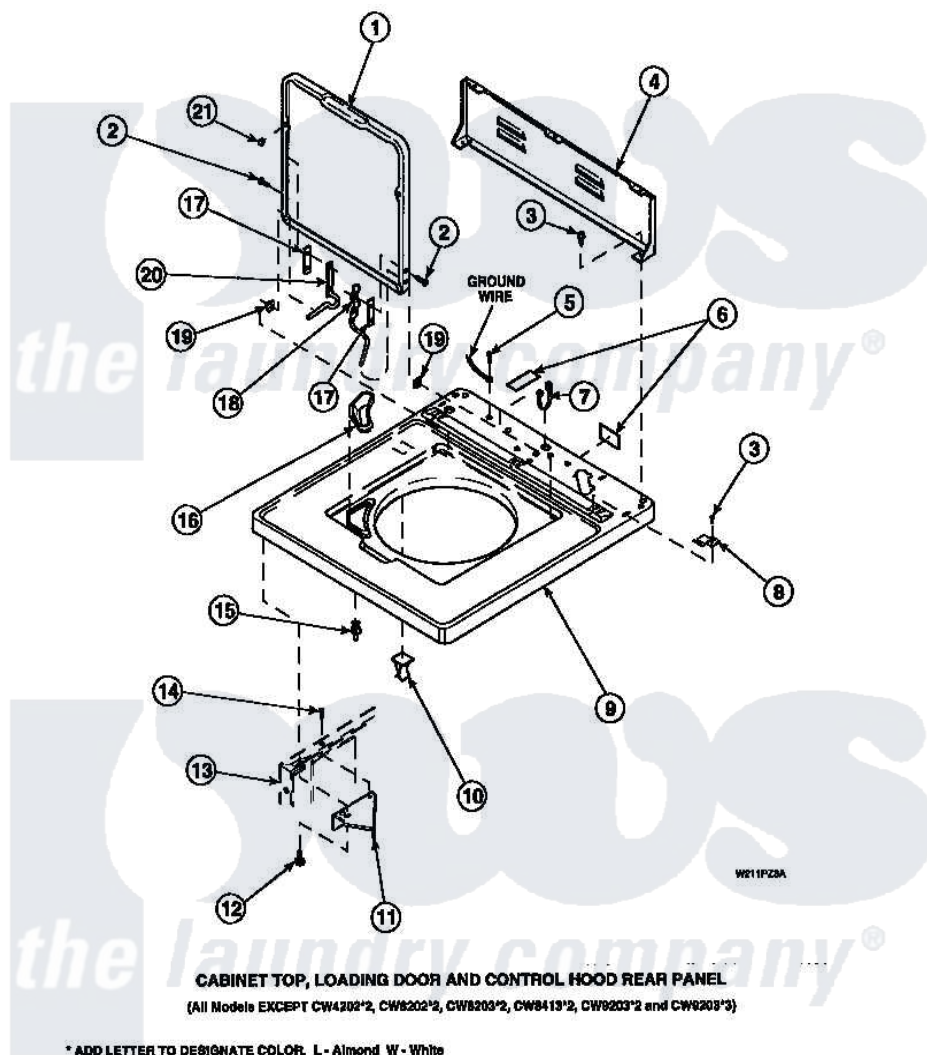

Amana LW6143LM (BOM: PLW6143LM A) 06 - CAB TOP/LOADING DR & CTRL HOOD REAR PAN

Amana Residential Amana LW6143LM (BOM: PLW6143LM A) Washer Parts Parts Diagram 06 - CAB TOP/LOADING DR & CTRL HOOD REAR PAN
 Click on the part number to view part

Item	Original Part Number	Replaced By	Status	Part Description
1	33541P		Not Available	LID
2	34337	W10119828		Screw, Lid Hinge Mounting
3	23962	W10116760		Screw
4	34903		Not Available	PANEL, BACK HOOD (USE 37782)
5	52909			Screw, 10B-16 X 1/2 HeX
6	24903		Not Available	STICKER,DISCONNECT POW
7	21903	211881		Grommet, Cord Part Not Used-Gas Models Only
8	35887	40063901		Clip, Hold Down
9	34902P		Not Available	TOP
10	36519		Not Available	CLIP
11	36034			Bracket, Director-Module
12	Y31644	27001200		Screw
13	34475P		Not Available	CABINET

14	36035	Not Available	SCREW,8-18X3/8 PHIL FLT HD
15	56534		Barrel, Support
16	34776	Not Available	DISPENSER,BLEACH
17	34338		Gasket, Hinge
18	36437		Hinge, Lid R
19	33446	40008201	Bushing, Hinge
20	36513		Hinge, Left
21	21685	40038001	Bumper
NI	26594P		Grease, Silicone - 2 Oz Tube