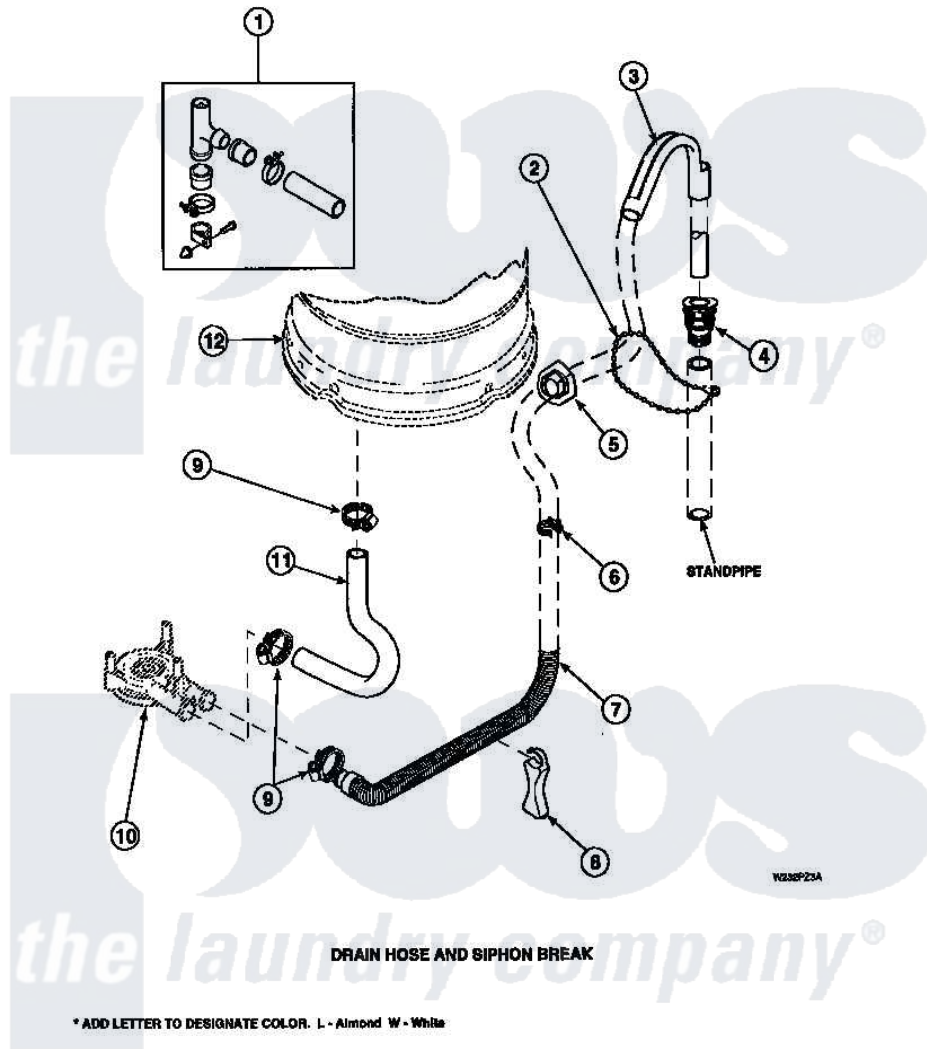

# Amana LW6143LM (BOM: PLW6143LM A) 07 - DRAIN HOSE AND SIPHON BREAK

Amana Residential Amana LW6143LM (BOM: PLW6143LM A) Washer Parts Parts Diagram 07 - DRAIN HOSE AND SIPHON BREAK

Click on the part number to view part

Item	Original Part Number	Replaced By	Status	Part Description
1	562P3	<a href="#">76660</a>		Break-Sphn
2	33489	<a href="#">8539404</a>		Tie-Wire
3	33615	<a href="#">22003814</a>		Retainer, Drain Hose
4	36878	<a href="#">40008101</a>		Adapter, Standpipe
5	<a href="#">32219</a>			Relief, Strain
6	<a href="#">36014</a>			Clip, Retainer-Hose
7	37245	<a href="#">40053901</a>		Hose, Drain
8	<a href="#">36522</a>			Hose Support
"	<a href="#">35487</a>			Support, Hose
9	36802	<a href="#">285655</a>		Clamp, Hose
10	36863P	<a href="#">27001233</a>		Pump
11	<a href="#">35753</a>			Hose, Tub To Pump-Ddp
"	<a href="#">35752</a>			Hose, Tub To Pump-Ddp
12	<a href="#">34438P</a>			Assembly, Outer Tub
"	<a href="#">34439P</a>			Outer Tub