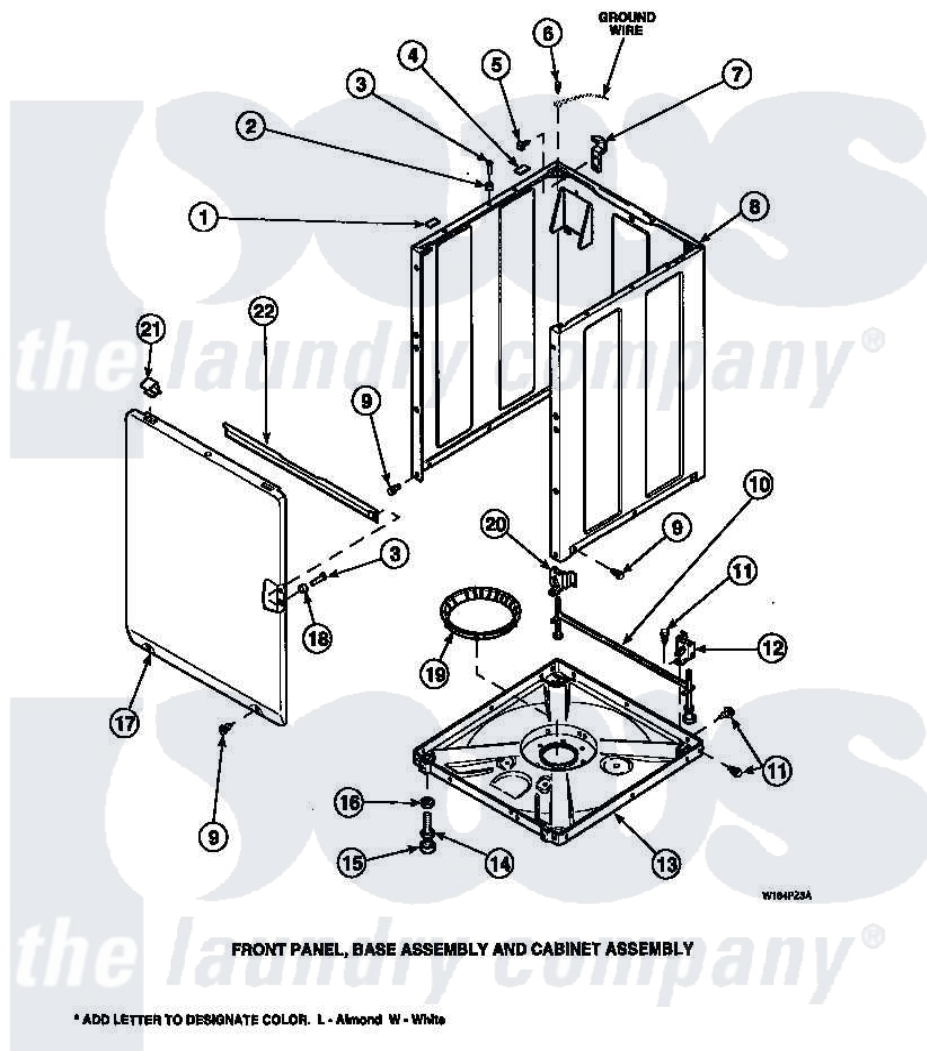

Amana LW6143LM (BOM: PLW6143LM A) 08 - FRONT PANEL, BASE ASSY AND CABINET ASSY

Amana Residential Amana LW6143LM (BOM: PLW6143LM A) Washer Parts Parts Diagram 08 - FRONT PANEL, BASE ASSY AND CABINET ASSY
 Click on the part number to view part

Item	Original Part Number	Replaced By	Status	Part Description
1	Y56128			Pad, Bumper
2	56079	505187		Locator, Panel
3	32671	Y014874		Screw, Idler Arm And Sleeve
4	36226			Pad, Bumper .25
5	34499		Not Available	SCREW, No.10B X 1/4 TAP IN HX
6	23962	W10116760		Screw
7	Y27103			Hinge, Hold-Down Lug
8	34475P		Not Available	CABINET
9	27196	27001200		Screw
10	34443			Assembly, Leg And Stabilier
11	35148		Not Available	SCREW, 1/4-14 X 3/8 HX HD
12	36036		Not Available	BRACKET, SLL-RIGHT
13	36599P			Assembly Nut/ Leg Base
"	34434P			Assembly Nut/Leg Base

14	Y34319	22003428	Leg, Adjustable
15	34318	40016001	Foot, Rubber
16	Y21899	40038101	Nut, Leg
17	34656P	Not Available	NOT GOOD No. SEE NOTE PNL, FRONT
18	28102		Locator, Panel
19	36108	Not Available	SNUBBER PAD & ISOLATOR
20	36037		Bracket, SII-Left
21	35865		Clip, Hold-Down Front Panel
22	Y35097	Not Available	BRACE, FRT PNL