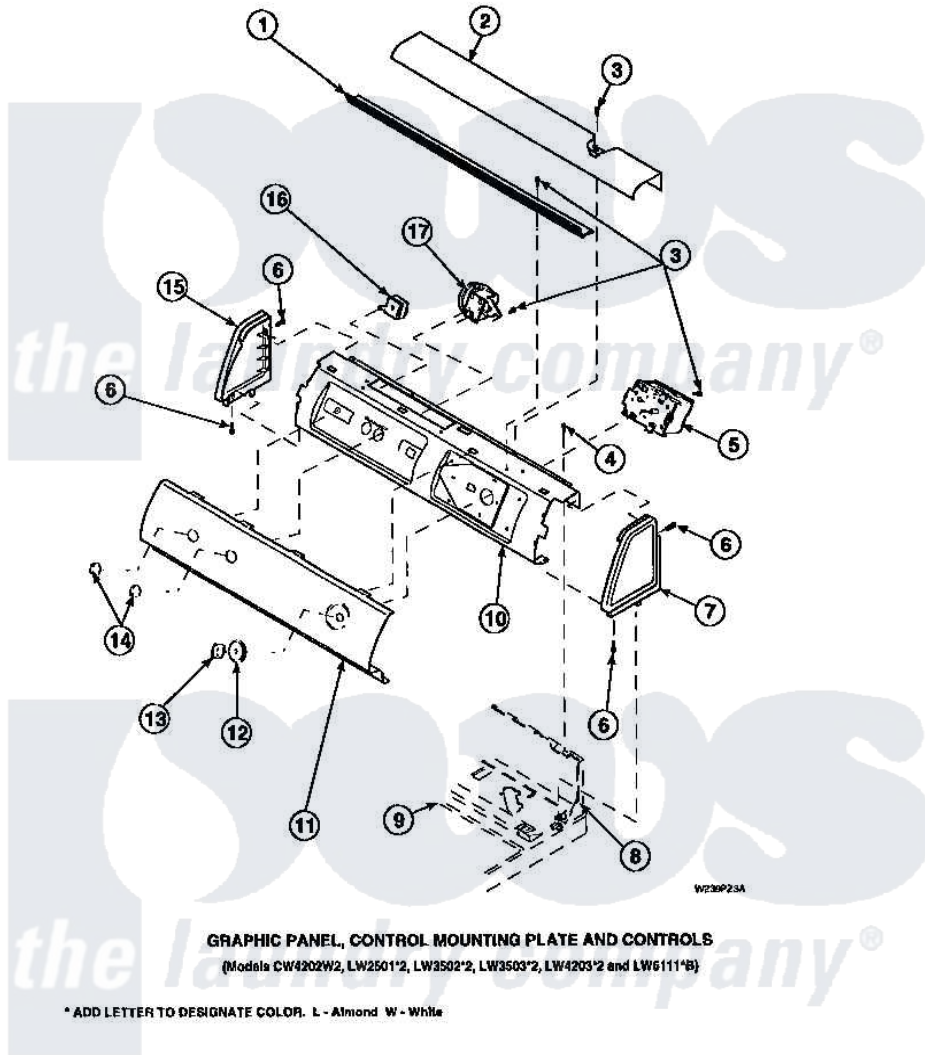

**Amana LW6143LM (BOM: PLW6143LM A) 09 - GRAPHIC PANEL, CTRL
MTG PLATE AND CTRLS**

Amana Residential Amana LW6143LM (BOM: PLW6143LM A) Washer Parts Parts Diagram 09 - GRAPHIC PANEL, CTRL MTG PLATE AND CTRLS
Click on the part number to view part

Item	Original Part Number	Replaced By	Status	Part Description
1	Y34826		Not Available	DIFFUSER,LAMP-CLEAR
3	23962	W10116760		Screw
4	34904	489355		Screw, 8 X 1/2
6	501086	90767		Screw, 8A X 3/8 HeX Washer Head Tapping
8	34903		Not Available	PANEL, BACK HOOD (USE 37782)
9	34902P		Not Available	TOP
10	34821		Not Available	CONTROL MOUNTING PLATE
17	36045	40055101		Switch, Pressure