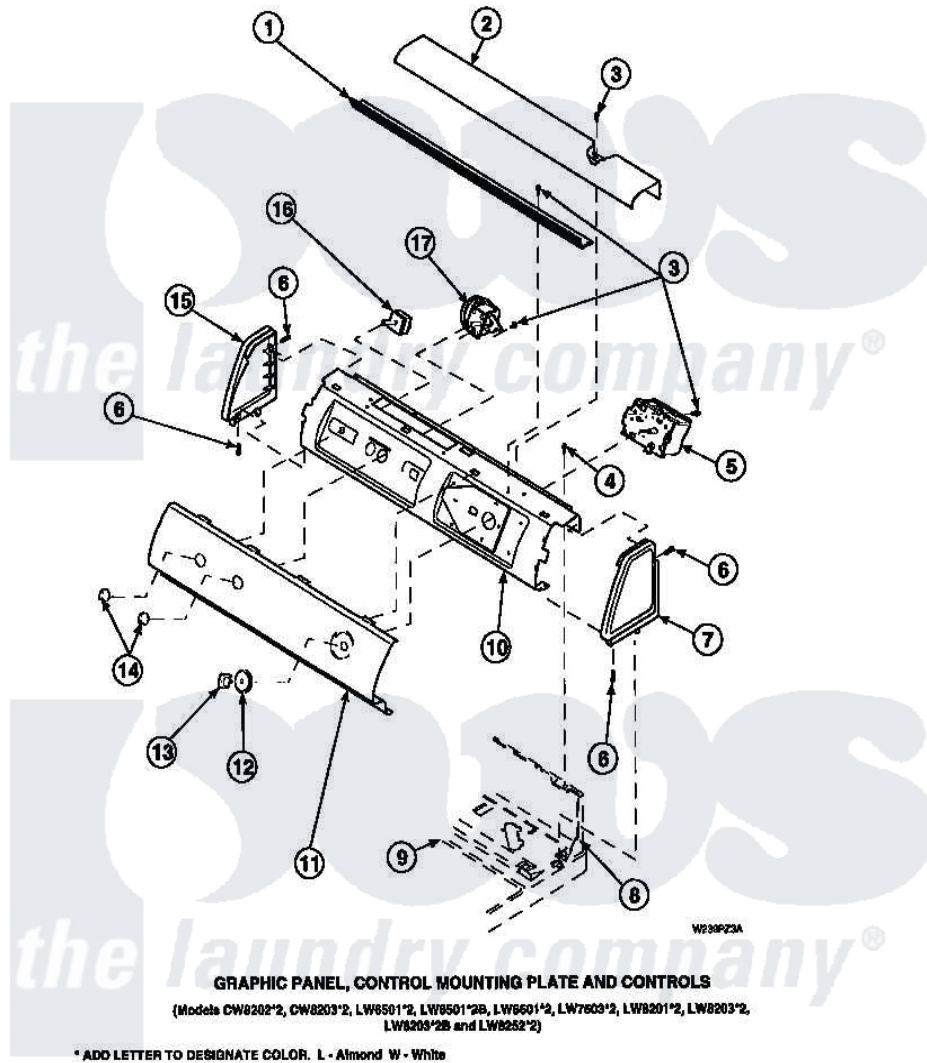

**Amana LW6143LM (BOM: PLW6143LM A) 10 - GRAPHIC PANEL, CTRL MTG PLATE AND CTRLS**

Amana Residential Amana LW6143LM (BOM: PLW6143LM A) Washer Parts Parts Diagram 10 - GRAPHIC PANEL, CTRL MTG PLATE AND CTRLS  
 Click on the part number to view part

Item	Original Part Number	Replaced By	Status	Part Description
1	Y34826		Not Available	DIFFUSER,LAMP-CLEAR
2	34824		Not Available	TOP COVER
3	23962	<a href="#">W10116760</a>		Screw
4	34904	<a href="#">489355</a>		Screw, 8 X 1/2
5	31239	<a href="#">31239P</a>		Timer 3 Cycle Package
6	501086	<a href="#">90767</a>		Screw, 8A X 3/8 HeX Washer Head Tapping
7	34817		Not Available	END CAP(RIGHT)
8	34903		Not Available	PANEL, BACK HOOD (USE 37782)
9	34902P		Not Available	TOP
10	34821		Not Available	CONTROL MOUNTING PLATE
11	37681W		Not Available	PANEL, GRAPHICS (WHITE)
"	36613		Not Available	GRAPHIC PANEL
12	36700		Not Available	TIMER KNOB SKIRT

13	35333	Not Available	TIMER KNOB
14	36701	Not Available	KNOB, TEMP
15	34818	Not Available	END CAP(LEFT)
17	35010	<a href="#">39035</a>	Switch, Pressure-Var
"	36045	<a href="#">40055101</a>	Switch, Pressure