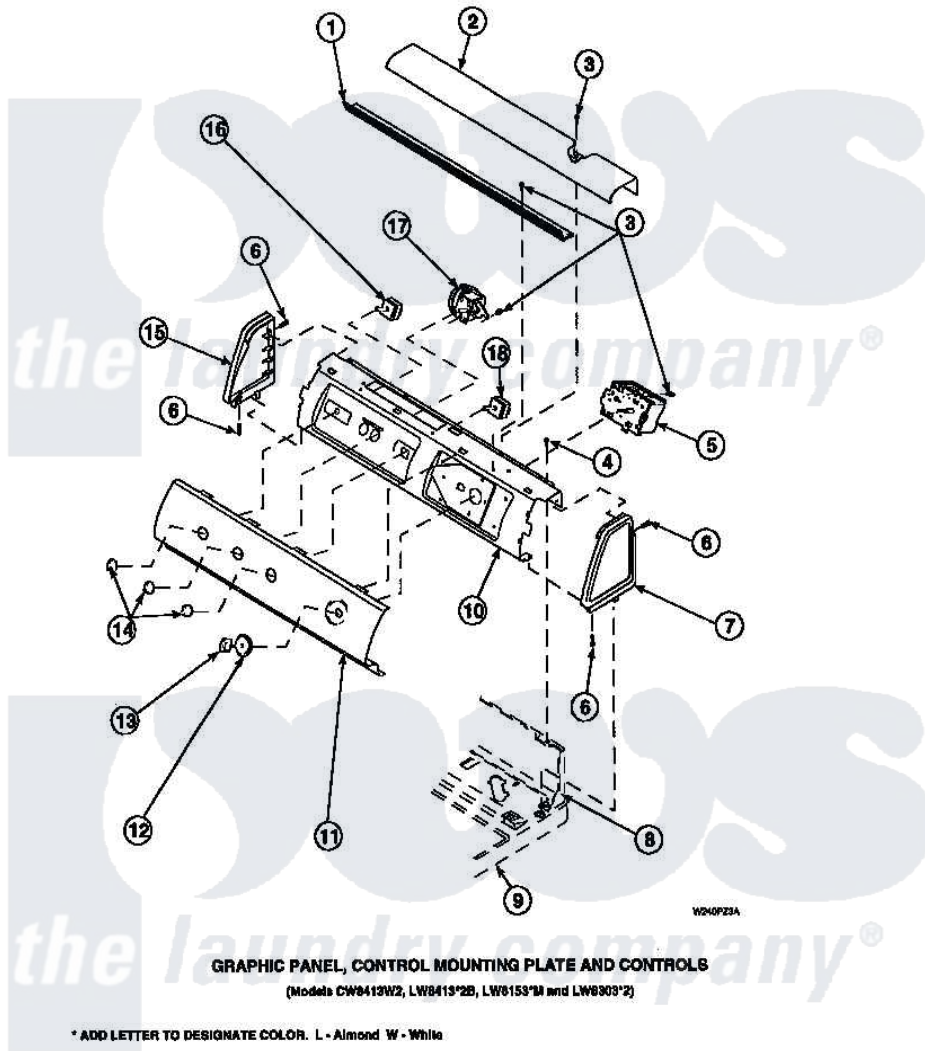

**Amana LW6143LM (BOM: PLW6143LM A) 11 - GRAPHIC PANEL, CTRL MTG PLATE AND CTRLS**

Amana Residential Amana LW6143LM (BOM: PLW6143LM A) Washer Parts Parts Diagram 11 - GRAPHIC PANEL, CTRL MTG PLATE AND CTRLS  
 Click on the part number to view part

Item	Original Part Number	Replaced By	Status	Part Description
1	Y34826		Not Available	DIFFUSER,LAMP-CLEAR
2	34824		Not Available	TOP COVER
3	23962	<a href="#">W10116760</a>		Screw
4	34904	<a href="#">489355</a>		Screw, 8 X 1/2
5	<a href="#">36607</a>			Timer, 4 Cycle
6	501086	<a href="#">90767</a>		Screw, 8A X 3/8 HeX Washer Head Tapping
7	34817		Not Available	END CAP(RIGHT)
8	34903		Not Available	PANEL, BACK HOOD (USE 37782)
9	34902P		Not Available	TOP
10	34821		Not Available	CONTROL MOUNTING PLATE
11	36625	<a href="#">07708700</a>		Grate
"	36611		Not Available	PANEL, GRAPHICS
12	36700		Not Available	TIMER KNOB SKIRT

13	35333	Not Available	TIMER KNOB
14	36701	Not Available	KNOB, TEMP
15	34818	Not Available	END CAP(LEFT)
16	36335	<a href="#">40046601</a>	Switch, Temperature Select
17	36045	<a href="#">40055101</a>	Switch, Pressure
18	35118	<a href="#">40039501</a>	Switch, Speed