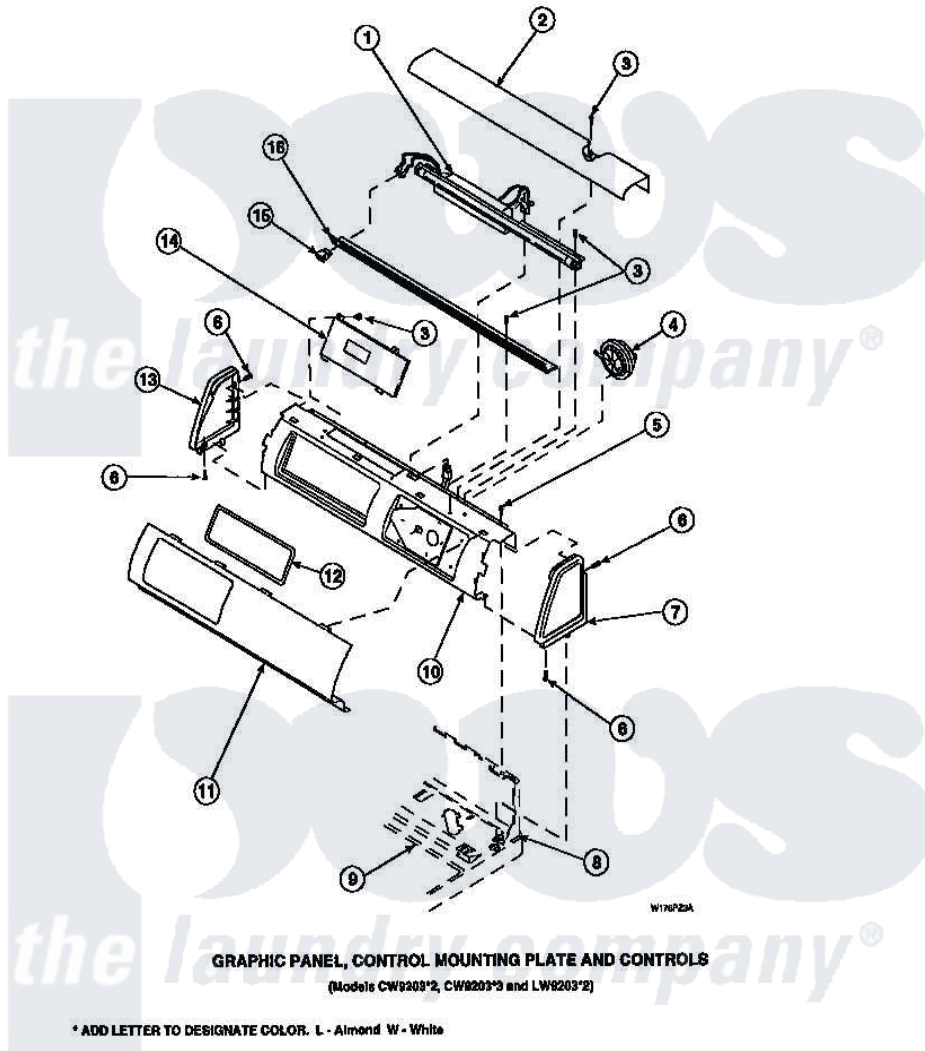

**Amana LW6143LM (BOM: PLW6143LM A) 12 - GRAPHIC PANEL, CTRL
MTG PLATE AND CTRLS**

Amana Residential Amana LW6143LM (BOM: PLW6143LM A) Washer Parts Parts Diagram 12 - GRAPHIC PANEL, CTRL MTG PLATE AND CTRLS
Click on the part number to view part

Item	Original Part Number	Replaced By	Status	Part Description
2	34824		Not Available	TOP COVER
3	23962	W10116760		Screw
5	34904	489355		Screw, 8 X 1/2
6	501086	90767		Screw, 8A X 3/8 HeX Washer Head Tapping
7	34817		Not Available	END CAP(RIGHT)
8	34903		Not Available	PANEL, BACK HOOD (USE 37782)
9	34902P		Not Available	TOP
13	34818		Not Available	END CAP(LEFT)