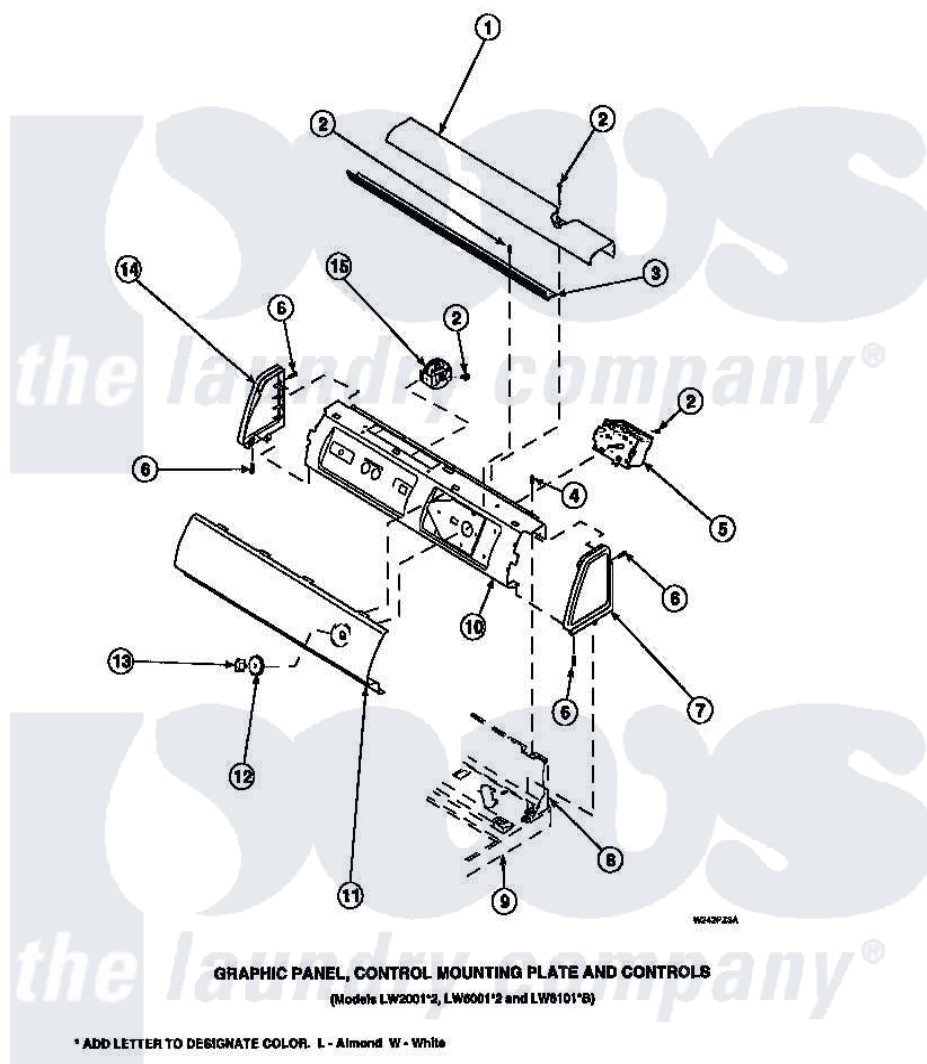

**Amana LW6143LM (BOM: PLW6143LM A) 13 - GRAPHIC PANEL, CTRL
MTG PLATE AND CTRLS**

Amana Residential Amana LW6143LM (BOM: PLW6143LM A) Washer Parts Parts Diagram 13 - GRAPHIC PANEL, CTRL MTG PLATE AND CTRLS
Click on the part number to view part

Item	Original Part Number	Replaced By	Status	Part Description
2	23962	W10116760		Screw
3	Y34826		Not Available	DIFFUSER,LAMP-CLEAR
4	34904	489355		Screw, 8 X 1/2
6	501086	90767		Screw, 8A X 3/8 HeX Washer Head Tapping
7	34817		Not Available	END CAP(RIGHT)
8	34903		Not Available	PANEL, BACK HOOD (USE 37782)
9	34902P		Not Available	TOP
10	34821		Not Available	CONTROL MOUNTING PLATE
12	33817		Not Available	ASSY,TIMER SKIRT-BLACK
13	33897			Knob, Timer-Washer-Blac
14	34818		Not Available	END CAP(LEFT)