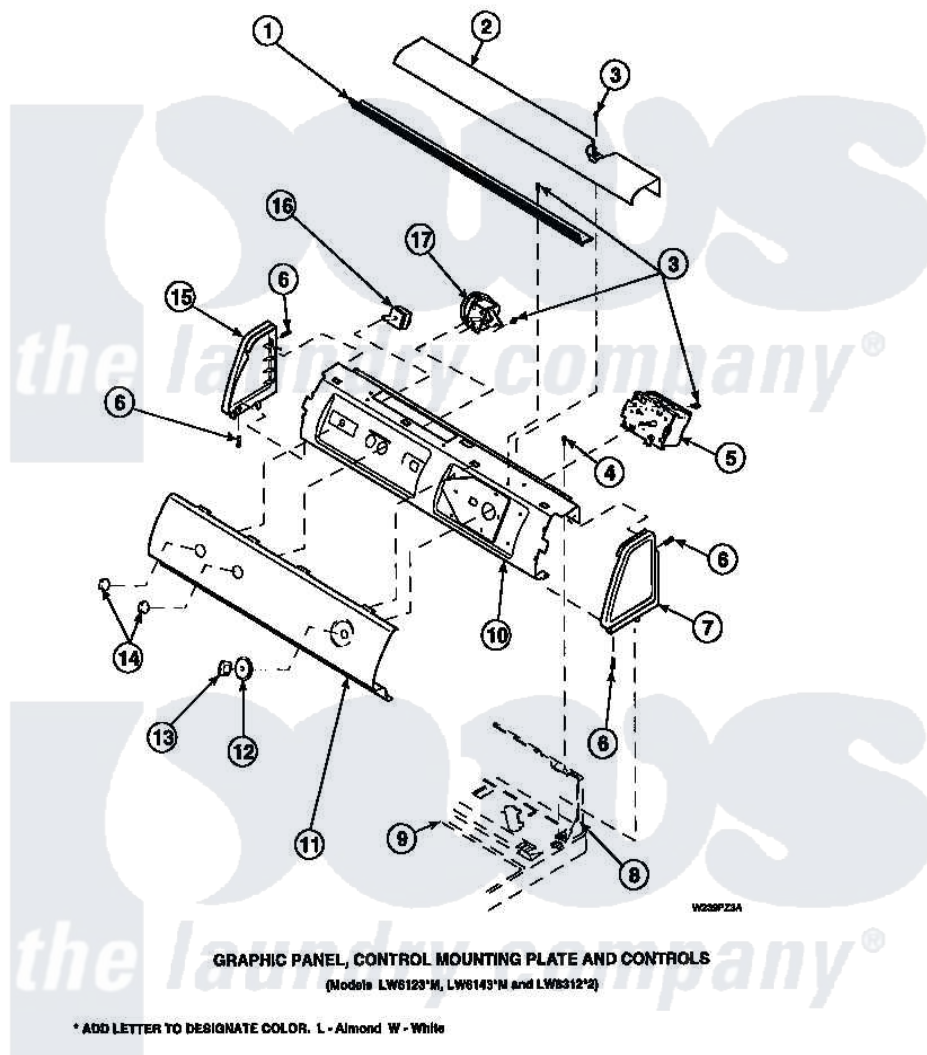

Amana LW6143LM (BOM: PLW6143LM A) 14 - GRAPHIC PANEL, CTRL MTG PLATE AND CTRLS

Amana Residential Amana LW6143LM (BOM: PLW6143LM A) Washer Parts Parts Diagram 14 - GRAPHIC PANEL, CTRL MTG PLATE AND CTRLS
Click on the part number to view part

Item	Original Part Number	Replaced By	Status	Part Description
1	Y34826		Not Available	DIFFUSER,LAMP-CLEAR
2	34824		Not Available	TOP COVER
3	23962	W10116760		Screw
4	34904	489355		Screw, 8 X 1/2
6	501086	90767		Screw, 8A X 3/8 HeX Washer Head Tapping
7	34817		Not Available	END CAP(RIGHT)
8	34903		Not Available	PANEL, BACK HOOD (USE 37782)
9	34902P		Not Available	TOP
10	34821		Not Available	CONTROL MOUNTING PLATE
12	36700		Not Available	TIMER KNOB SKIRT
13	35333		Not Available	TIMER KNOB
14	36701		Not Available	KNOB, TEMP
15	34818		Not Available	END CAP(LEFT)

16 36335
17 36045

[40046601](#)
[40055101](#)

Switch, Temperature Select
Switch, Pressure