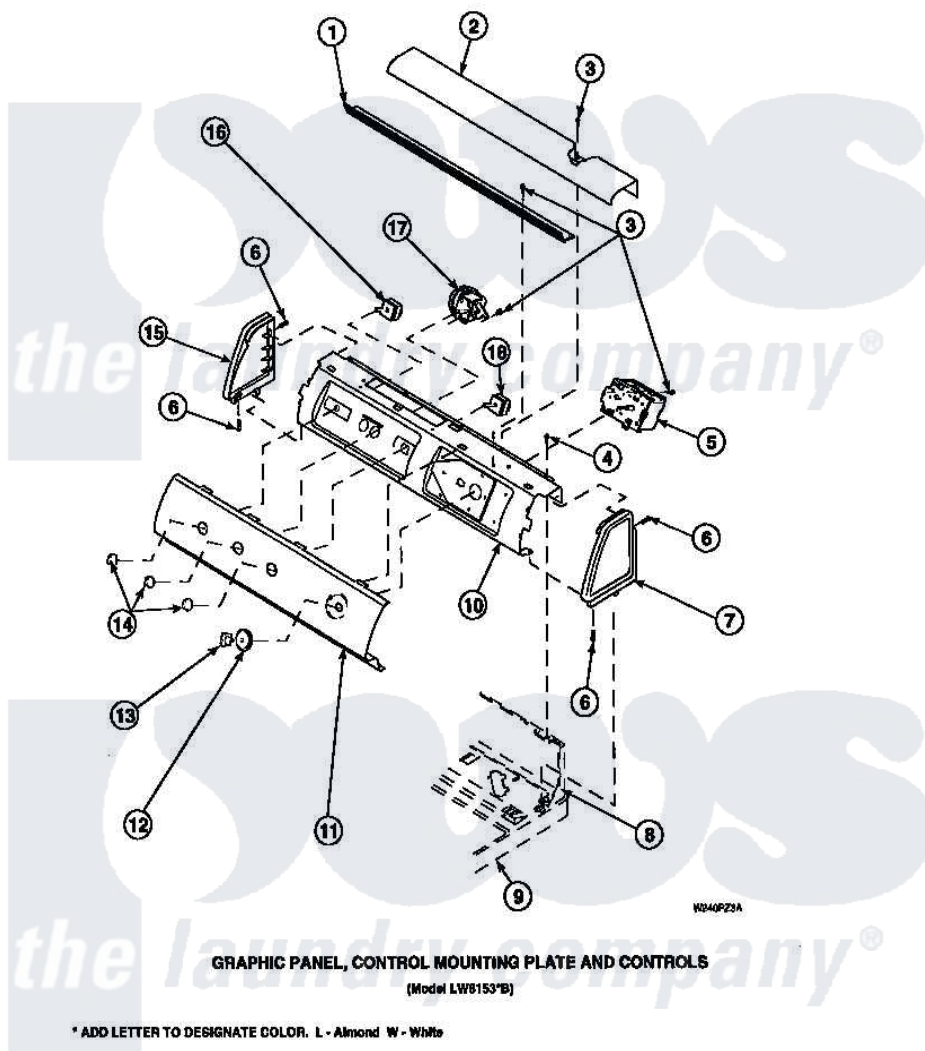

**Amana LW6143LM (BOM: PLW6143LM A) 15 - GRAPHIC PANEL, CTRL  
MTG PLATE AND CTRLS**

Amana Residential Amana LW6143LM (BOM: PLW6143LM A) Washer Parts Parts Diagram 15 - GRAPHIC PANEL, CTRL MTG PLATE AND CTRLS  
Click on the part number to view part

Item	Original Part Number	Replaced By	Status	Part Description
1	Y34826		Not Available	DIFFUSER,LAMP-CLEAR
3	23962	<a href="#">W10116760</a>		Screw
4	34904	<a href="#">489355</a>		Screw, 8 X 1/2
5	<a href="#">36607</a>			Timer, 4 Cycle
6	501086	<a href="#">90767</a>		Screw, 8A X 3/8 HeX Washer Head Tapping
8	34903		Not Available	PANEL, BACK HOOD (USE 37782)
9	34902P		Not Available	TOP
10	34821		Not Available	CONTROL MOUNTING PLATE
16	36335	<a href="#">40046601</a>		Switch, Temperature Select
17	36045	<a href="#">40055101</a>		Switch, Pressure
18	35118	<a href="#">40039501</a>		Switch, Speed