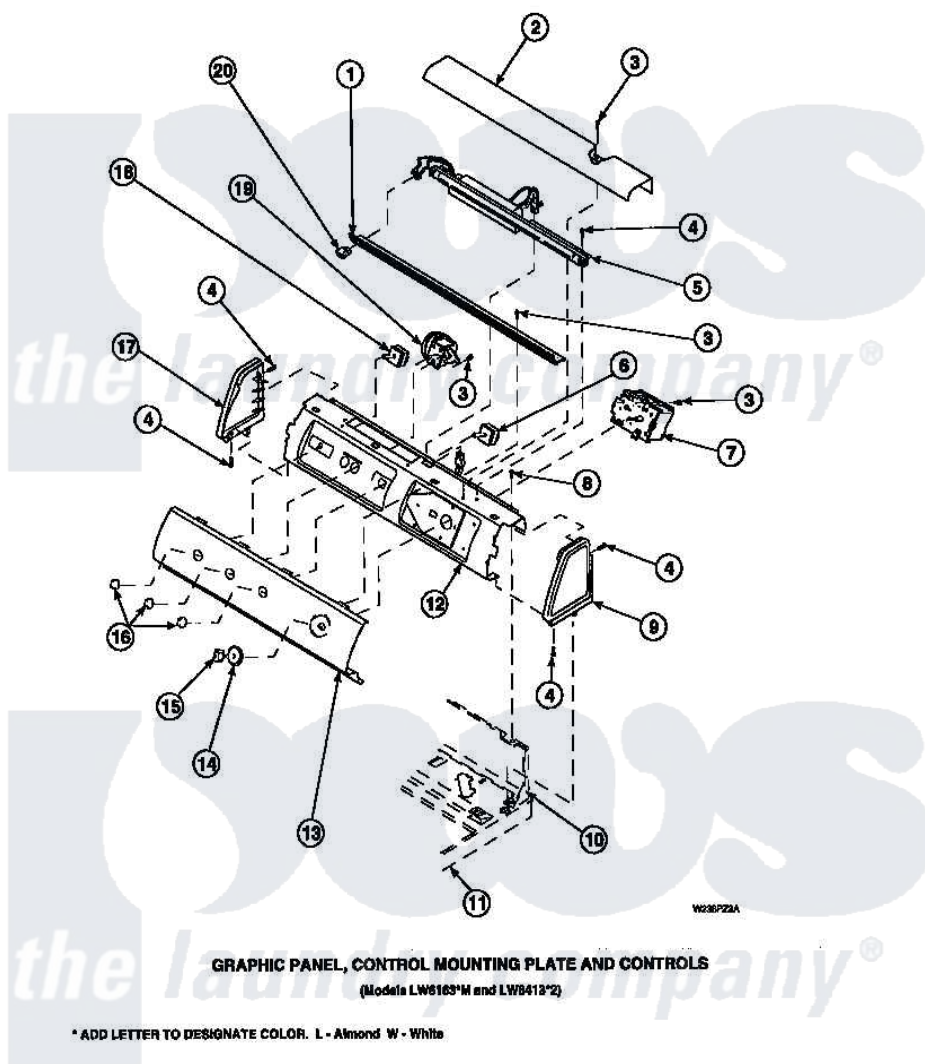

Amana LW6143LM (BOM: PLW6143LM A) 16 - GRAPHIC PANEL, CTRL MTG PLATE AND CTRLS

Amana Residential Amana LW6143LM (BOM: PLW6143LM A) Washer Parts Parts Diagram 16 - GRAPHIC PANEL, CTRL MTG PLATE AND CTRLS
Click on the part number to view part

Item	Original Part Number	Replaced By	Status	Part Description
2	34824		Not Available	TOP COVER
3	23962	W10116760		Screw
4	501086	90767		Screw, 8A X 3/8 HeX Washer Head Tapping
6	35118	40039501		Switch, Speed
8	34904	489355		Screw, 8 X 1/2
9	34817		Not Available	END CAP(RIGHT)
10	34903		Not Available	PANEL, BACK HOOD (USE 37782)
11	34902P		Not Available	TOP
12	34821		Not Available	CONTROL MOUNTING PLATE
14	36700		Not Available	TIMER KNOB SKIRT
15	35333		Not Available	TIMER KNOB
16	36701		Not Available	KNOB, TEMP
17	34818		Not Available	END CAP(LEFT)