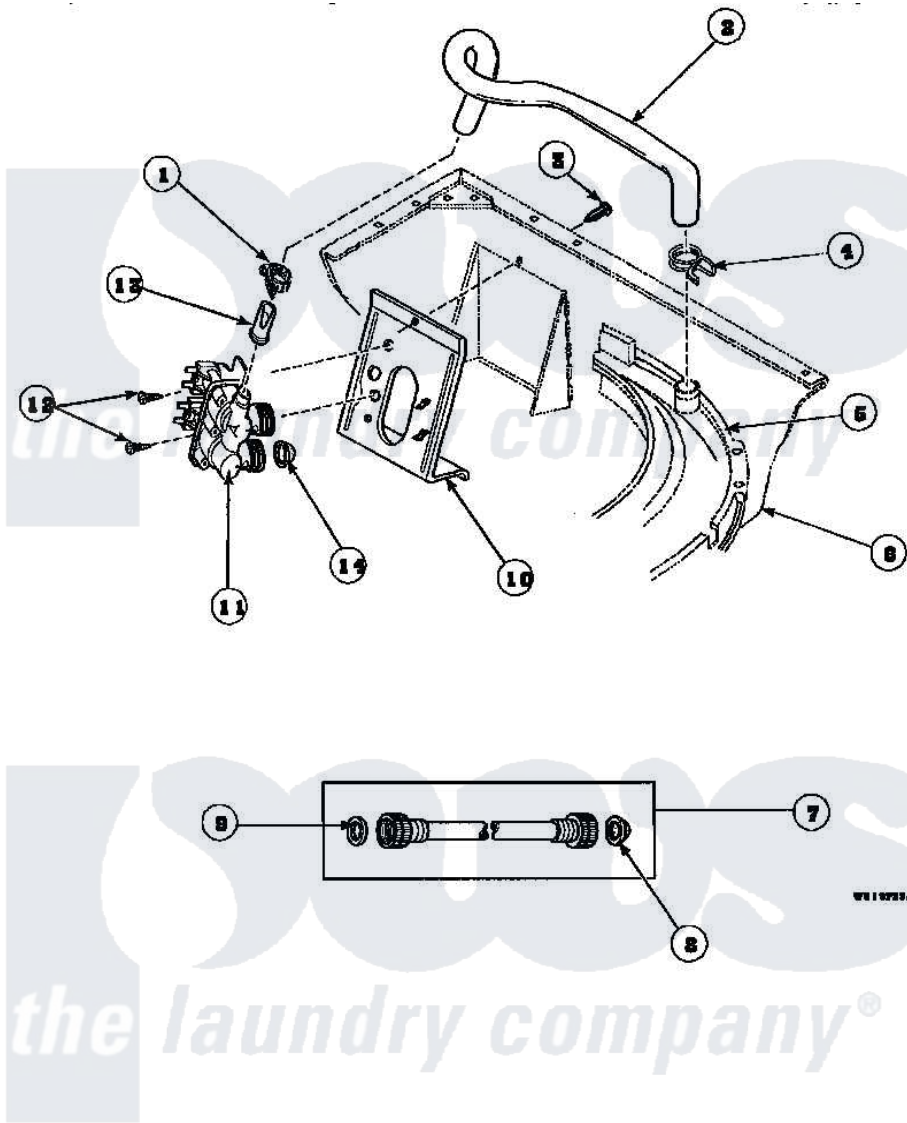

Amana LW6143LM (BOM: PLW6143LM A) 17 - INLET/FILL HOSE & MIXING VLV MTG BRKT

Amana Residential Amana LW6143LM (BOM: PLW6143LM A) Washer Parts Diagram 17 - INLET/FILL HOSE & MIXING VLV MTG BRKT
 Click on the part number to view part

Item	Original Part Number	Replaced By	Status	Part Description
1	36801	596669		Clamp, Manifold
2	35874	38155		Hose, Mix Valve To TU
3	33562	27001200		Screw
4	29210			Hose Clamp
5	36025P			Assembly, Tub Coverand Gasket
6	34475P		Not Available	CABINET
7	20618	21001467		Hose- 10'
"	20617		Not Available	HOSE, INLET (8 FT)
"	28330P	202860		Inlet Hose Assembly
8	28605	22002960		Strainer, Washer Inlet
9	20290	Y013783		Washer, Inlet Hose
10	34972	39407		Bracket, Valve
11	34963	34963P		Valve Mixing Package
12	501086	00767		Screw, 8A X 3/8 HeX Washer