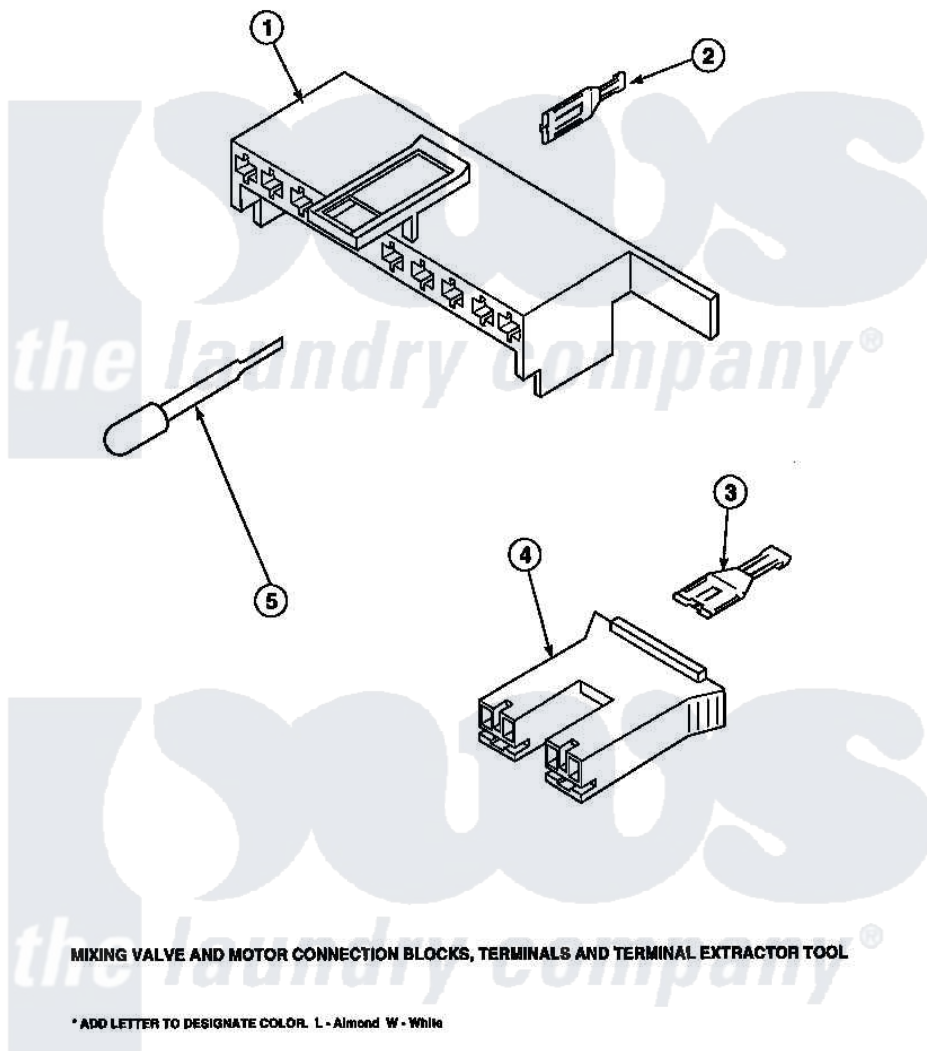

**Amana LW6143LM (BOM: PLW6143LM A) 19 - MIXING VALVE & MOTOR
CONN BLOCKS, TERM**

Amana [Residential Amana LW6143LM \(BOM: PLW6143LM A\) Washer Parts](#) Parts Diagram 19 - MIXING VALVE & MOTOR CONN BLOCKS, TERM
Click on the part number to view part

Item	Original Part Number	Replaced By	Status	Part Description
1	34677			10 Circuit Plug
2	Y00188			Molex Terminal
3	Y00121		Not Available	SPADE TERMINAL(12 GAUGE) (1/4 INCH-(2) 18 GAUGE WIRES O
4	34676			Plug
"	34675		Not Available	PLUG
5	283P4			Terminal Extractor Tool
NI	34349		Not Available	HOOD HARNESS -
"	35347			Assembly, Wiring Harness
"	36484			Harness Hood
"	35352			Assembly, Wiring Harness-Hood
"	35350			Assembly, Wiring Harness-Hood
"	36059			Assembly, Wiring Harness-Hood