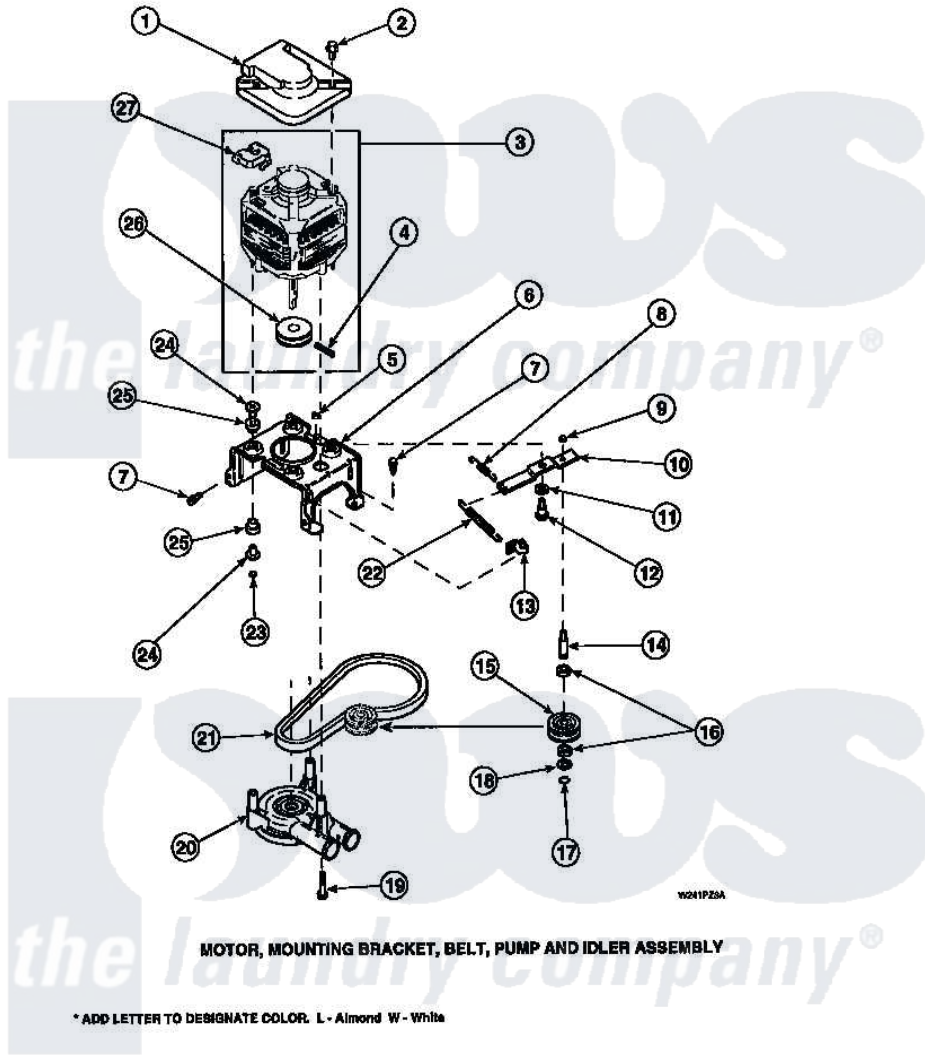

**Amana LW6143LM (BOM: PLW6143LM A) 20 - MOTOR, MTG BRKT, BELT, PUMP & IDLER ASSY**

Amana Residential Amana LW6143LM (BOM: PLW6143LM A) Washer Parts Parts Diagram 20 - MOTOR, MTG BRKT, BELT, PUMP & IDLER ASSY  
 Click on the part number to view part

Item	Original Part Number	Replaced By	Status	Part Description
1	34754	<a href="#">40112301</a>		Shield, Motor
2	36639	<a href="#">4312464</a>		Screw
3	34571P	<a href="#">27001215</a>		Motor W/Pulley
4	<a href="#">23750</a>			Pin, Roll
5	52566	<a href="#">27001225</a>		Nut, Jam Mid Lock 1/4-20
6	34890		Not Available	BRACKET, MOTOR MOUNT
"	<a href="#">37415P</a>			Kit, Motor Brkt
"	37415	<a href="#">37415P</a>		Kit, Motor Brkt
7	Y31645	<a href="#">27001200</a>		Screw
8	30620		Not Available	SPRING, IDLER LEVER HEL
9	28803	<a href="#">2221070</a>		Clamp, Nylon
10	31054	<a href="#">40041002</a>		Lever, Idler
"	37443	<a href="#">40041002</a>		Lever, Idler
11	81392	<a href="#">40054701</a>		Washer
12	27229	<a href="#">40038901</a>		Screw, 1/4-20

13	<a href="#">28849</a>		Clip, Spring
14	<a href="#">28802</a>		Shaft, Idler
15	28800	Not Available	WHEEL, IDLER
16	<a href="#">Y29443</a>		Washer, Felt
17	<a href="#">23748</a>		Ring, Retaining
18	<a href="#">52549</a>		Washer, 501 ID X3/4 Odx
19	Y34565	<a href="#">40063701</a>	Screw, 10-16 x 1.75
20	36863P	<a href="#">27001233</a>	Pump
21	<a href="#">28808</a>		Belt, Agitate And Spin
22	<a href="#">37366</a>		Spring, Idler
"	<a href="#">37606</a>		Spring, Idler Lever
23	35423	<a href="#">3400029</a>	Nut, Adapter Plate
24	<a href="#">34791</a>		Post, Mount-Motor
25	<a href="#">34788</a>		Mount, Motor
26	27171	Not Available	PULLEY, MOTOR
27	35632	Not Available	SWITCH, MOTOR