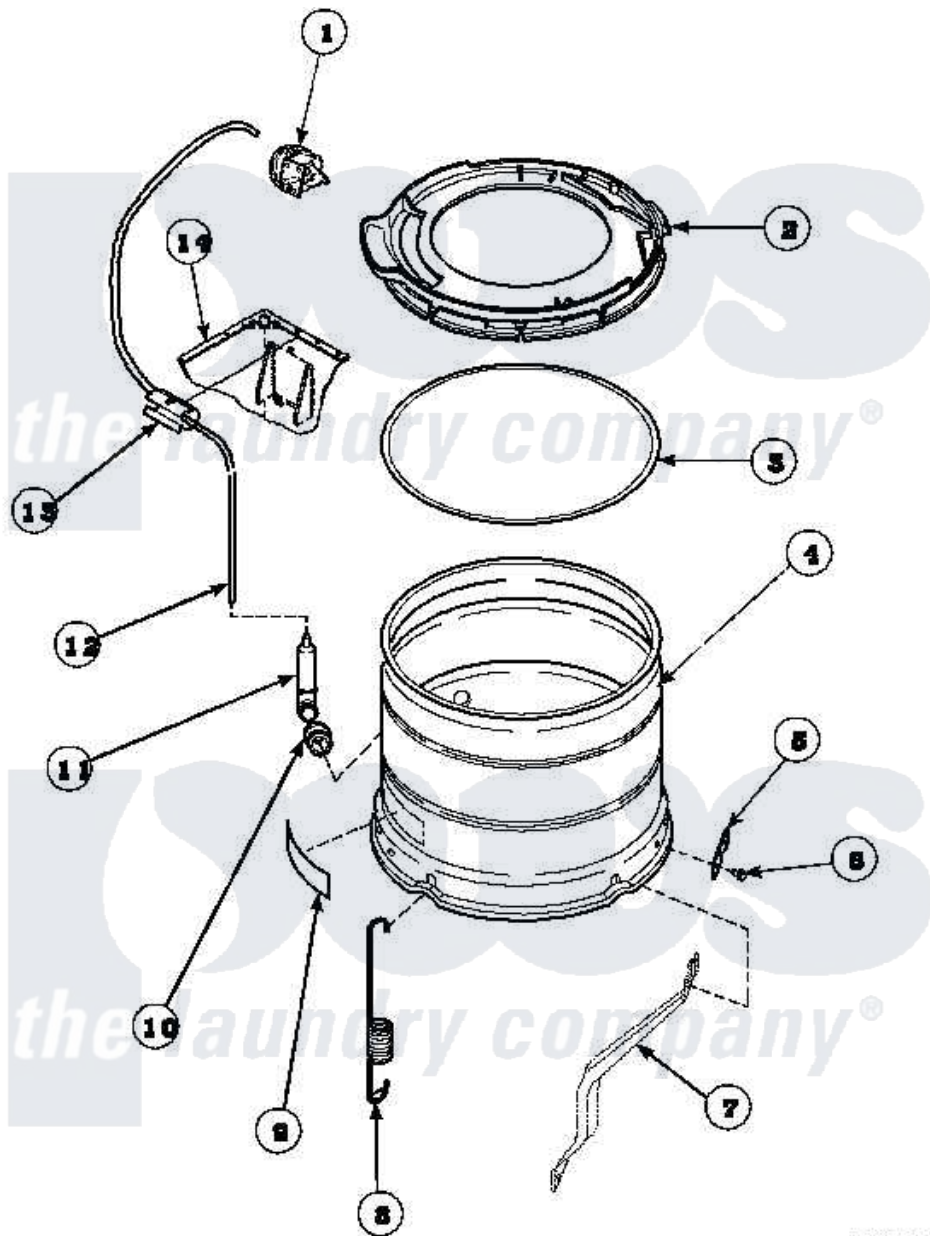

Amana LW6143LM (BOM: PLW6143LM A) 21 - OUTER TUB, COVER AND PRESSURE HOSE

Amana Residential Amana LW6143LM (BOM: PLW6143LM A) Washer Parts Parts Diagram 21 - OUTER TUB, COVER AND PRESSURE HOSE

Click on the part number to view part

Item	Original Part Number	Replaced By	Status	Part Description
1	36045	40055101		Switch, Pressure
2	36025P			Assembly, Tub Cover and Gasket
3	32857			Gasket, Tub Cover Small
4	34438P			Assembly, Outer Tub
5	27926			Plate, Leg .063
6	35369	40128701		Screw, 5/16-18 X .50
7	34471		Not Available	LEG,SUPPORT
8	35948			Spring, Leg-Large Tub
9	500049		Not Available	STICKER
10	29175	40037801		Grommet
11	30907	40008501		Assembly, Pressure Bulb
12	29213	39125		Tubing 31
13	36985		Not Available	CLIP, HOSE
14	34475P		Not Available	CABINET