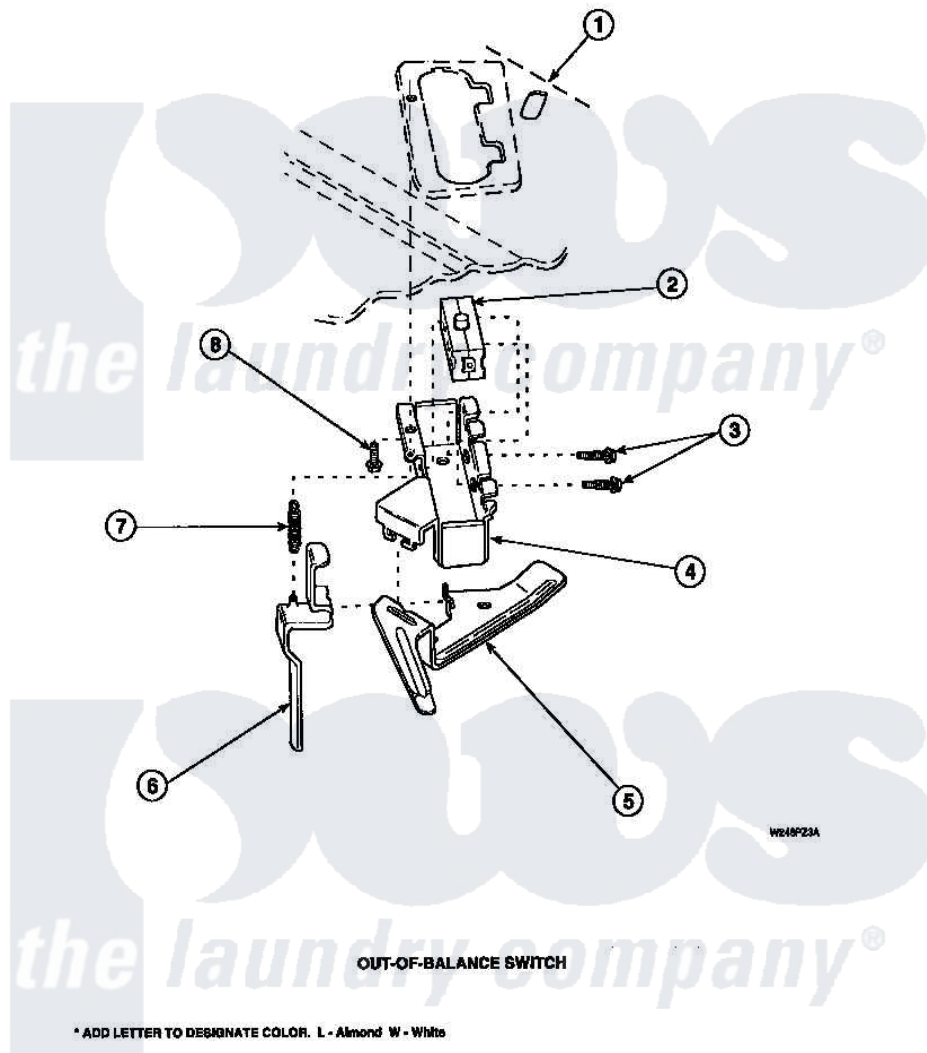

Amana LW6143LM (BOM: PLW6143LM A) 22 - OUT-OF-BALANCE SWITCH

Amana Residential Amana LW6143LM (BOM: PLW6143LM A) Washer Parts Parts Diagram 22 - OUT-OF-BALANCE SWITCH

Click on the part number to view part

Item	Original Part Number	Replaced By	Status	Part Description
1	34902P		Not Available	TOP
2	33445	27001095		Switch, Lid
3	36510			Screw
4	36497P			Kit, Switch Holder
5	33441			Arm, Actuator
6	33442			Lever, Unbalanced Load
7	33443			Spring
8	23962	W10116760		Screw