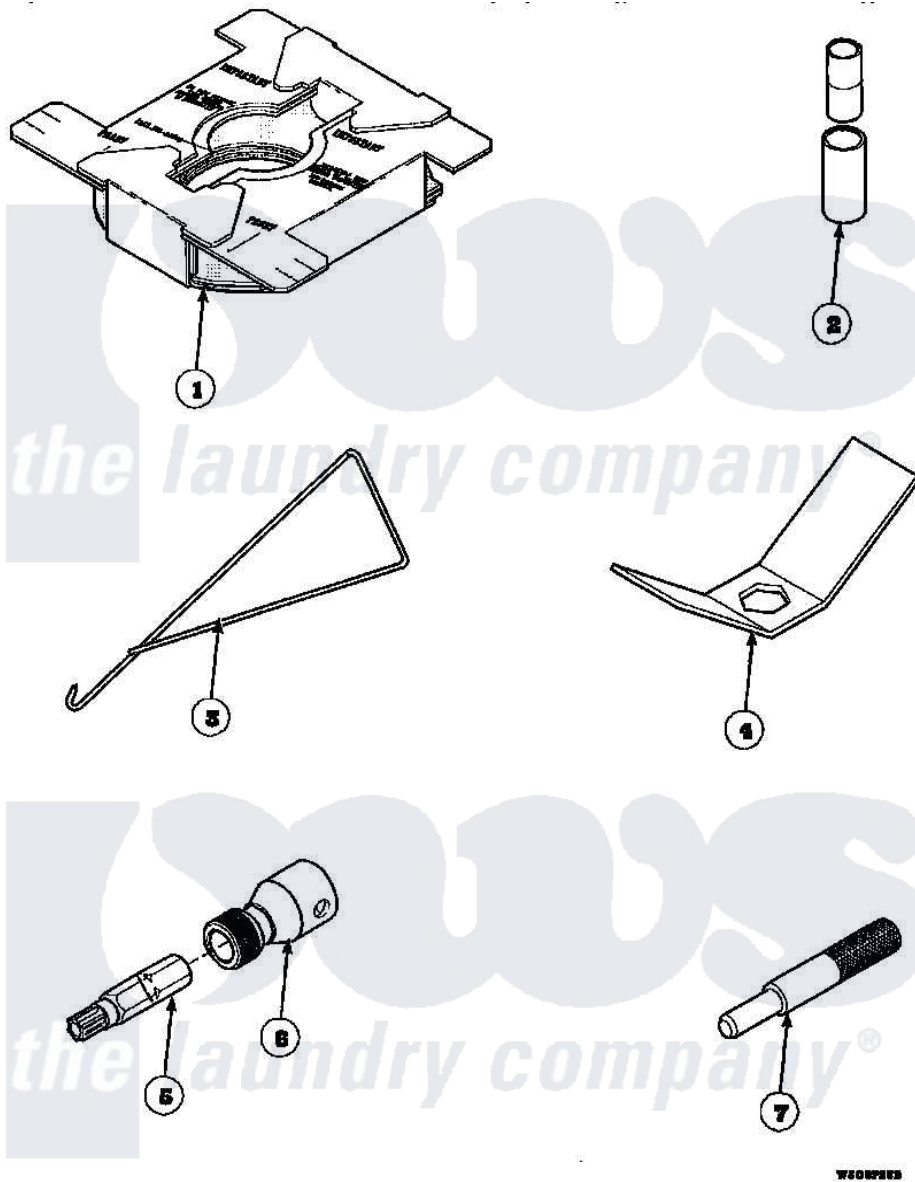

Amana LW6143LM (BOM: PLW6143LM A) 24 - SPECIAL TOOLS

Amana Residential Amana LW6143LM (BOM: PLW6143LM A) Washer Parts Diagram 24 - SPECIAL TOOLS
 Click on the part number to view part

Item	Original Part Number	Replaced By	Status	Part Description
1	36926		Not Available	BRACE, SHIPPING
2	242P4			Installer, Spring
3	289P4	321P4		Hook, Spring
4	237P4	306P4		Hex Wrench
5	282P4			T25 Tamper Resistant Bit
6	24161			Torx Bit Holder
7	305P4		Not Available	TOOL, TRANSMISSION PI
NI	555P3	725P3		Kit