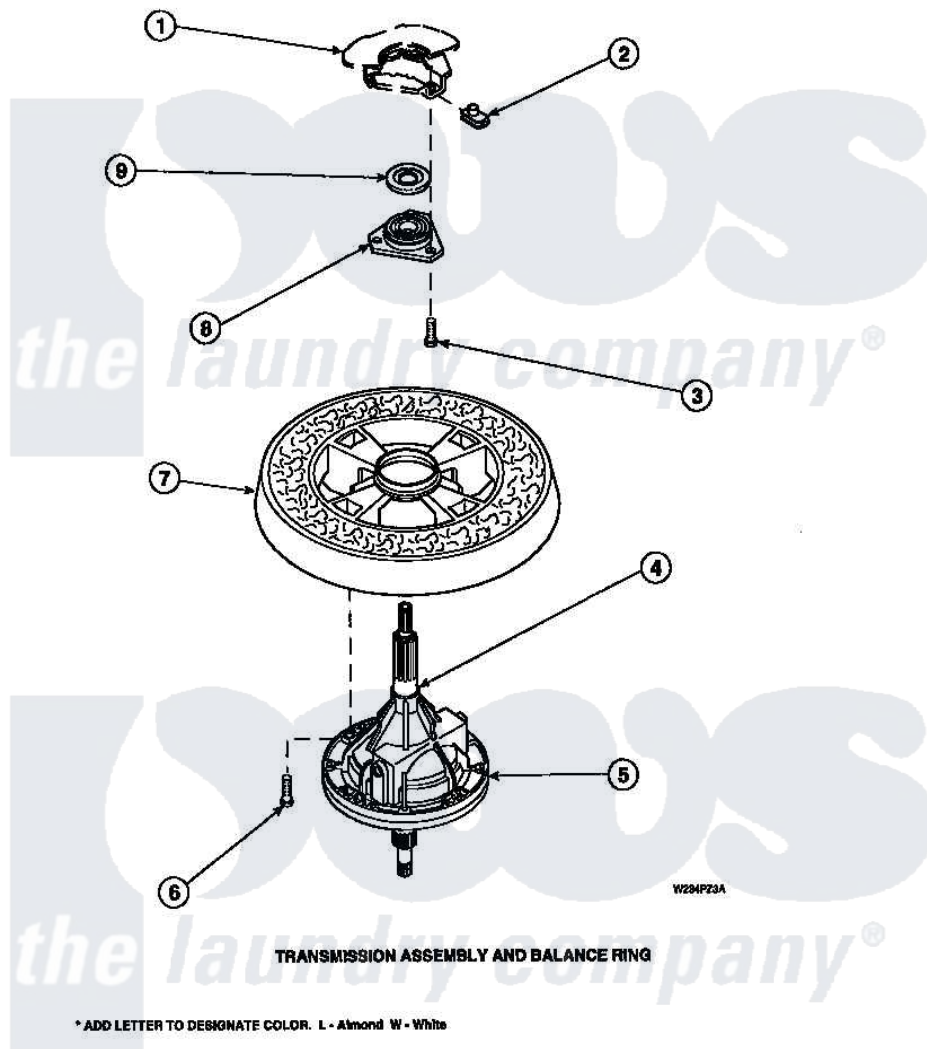

Amana LW6143LM (BOM: PLW6143LM A) 27 - TRANSMISSION ASSY AND BALANCE RING

Amana Residential Amana LW6143LM (BOM: PLW6143LM A) Washer Parts Parts Diagram 27 - TRANSMISSION ASSY AND BALANCE RING

Click on the part number to view part

Item	Original Part Number	Replaced By	Status	Part Description
1	34438P			Assembly, Outer Tub
2	27222			Nut, Retainer 5/16-18
3	36991	3400500		Bolt, 3405245 5/16-18 X 3/4
4	27604P			Never-Seeze 1 Oz Tube
5	34526P			Assembly, Transmission
6	37047		Not Available	SCREW, CAP
7	34731		Not Available	ASSY,BALANCE RING-COMPL
8	27182	40004201P		Main Bearing Assembly
9	27187			Flinger