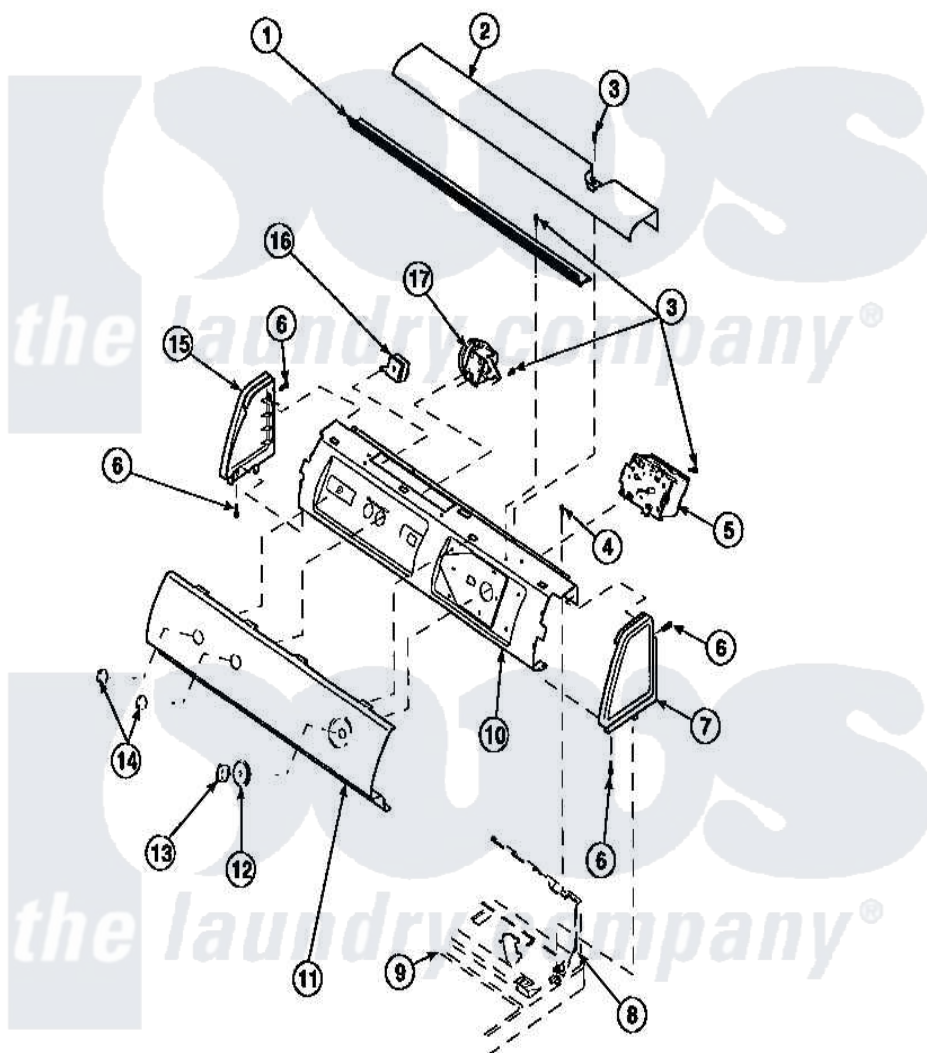

**Amana LW6143LM (BOM: PLW6143LM B) 09 - GRAPHIC PANEL, CTRL
MTG PLATE AND CTRLS**

Amana Residential Amana LW6143LM (BOM: PLW6143LM B) Washer Parts Parts Diagram 09 - GRAPHIC PANEL, CTRL MTG PLATE AND CTRLS
Click on the part number to view part

Item	Original Part Number	Replaced By	Status	Part Description
1	Y34826		Not Available	DIFFUSER,LAMP-CLEAR
3	23962	W10116760		Screw
4	34904	489355		Screw, 8 X 1/2
6	501086	90767		Screw, 8A X 3/8 HeX Washer Head Tapping
8	34903		Not Available	PANEL, BACK HOOD (USE 37782)
9	34902P		Not Available	TOP
10	34821		Not Available	CONTROL MOUNTING PLATE
17	36045	40055101		Switch, Pressure