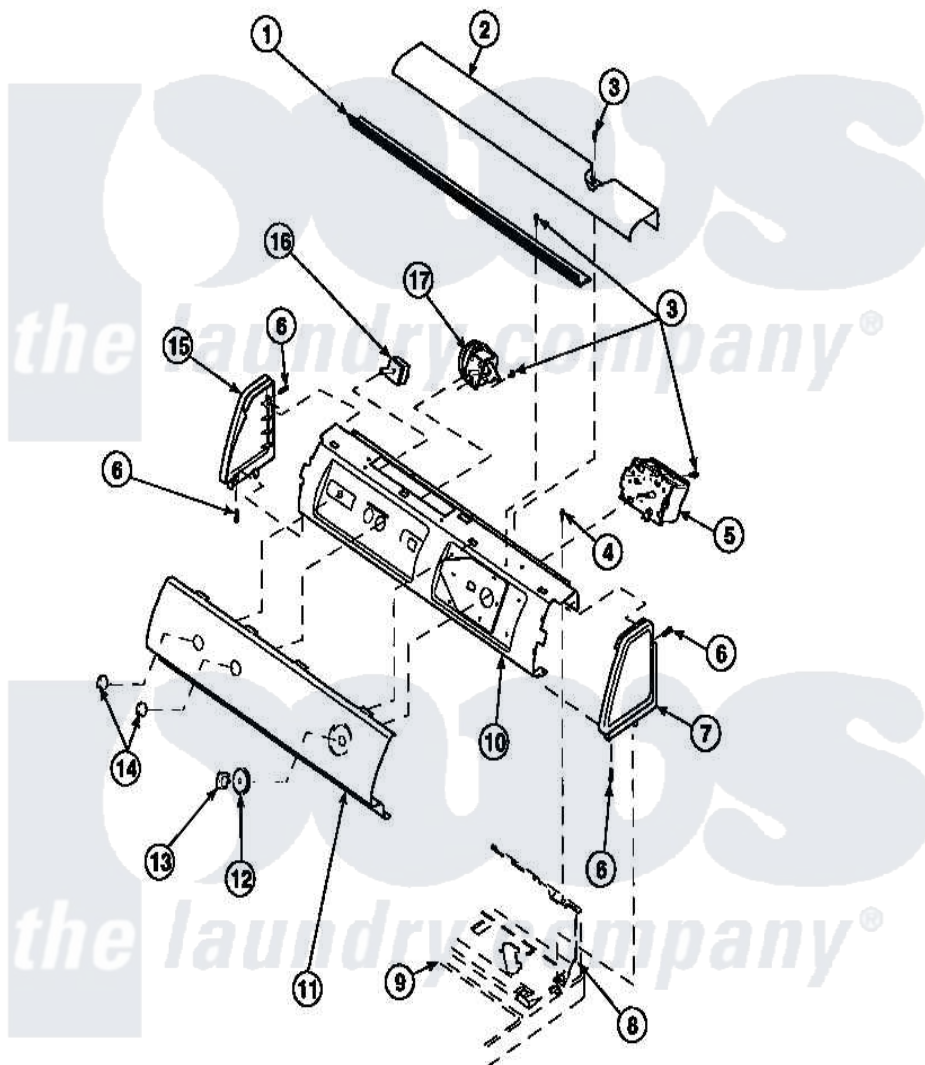

**Amana LW6143LM (BOM: PLW6143LM B) 10 - GRAPHIC PANEL, CTRL
MTG PLATE AND CTRLS**

Amana Residential Amana LW6143LM (BOM: PLW6143LM B) Washer Parts Parts Diagram 10 - GRAPHIC PANEL, CTRL MTG PLATE AND CTRLS
Click on the part number to view part

Item	Original Part Number	Replaced By	Status	Part Description
1	Y34826		Not Available	DIFFUSER,LAMP-CLEAR
2	34824		Not Available	TOP COVER
3	23962	W10116760		Screw
4	34904	489355		Screw, 8 X 1/2
6	501086	90767		Screw, 8A X 3/8 HeX Washer Head Tapping
7	34817		Not Available	END CAP(RIGHT)
8	34903		Not Available	PANEL, BACK HOOD (USE 37782)
9	34902P		Not Available	TOP
10	34821		Not Available	CONTROL MOUNTING PLATE
12	36700		Not Available	TIMER KNOB SKIRT
13	35333		Not Available	TIMER KNOB
14	36701		Not Available	KNOB, TEMP
15	34818		Not Available	END CAP(LEFT)