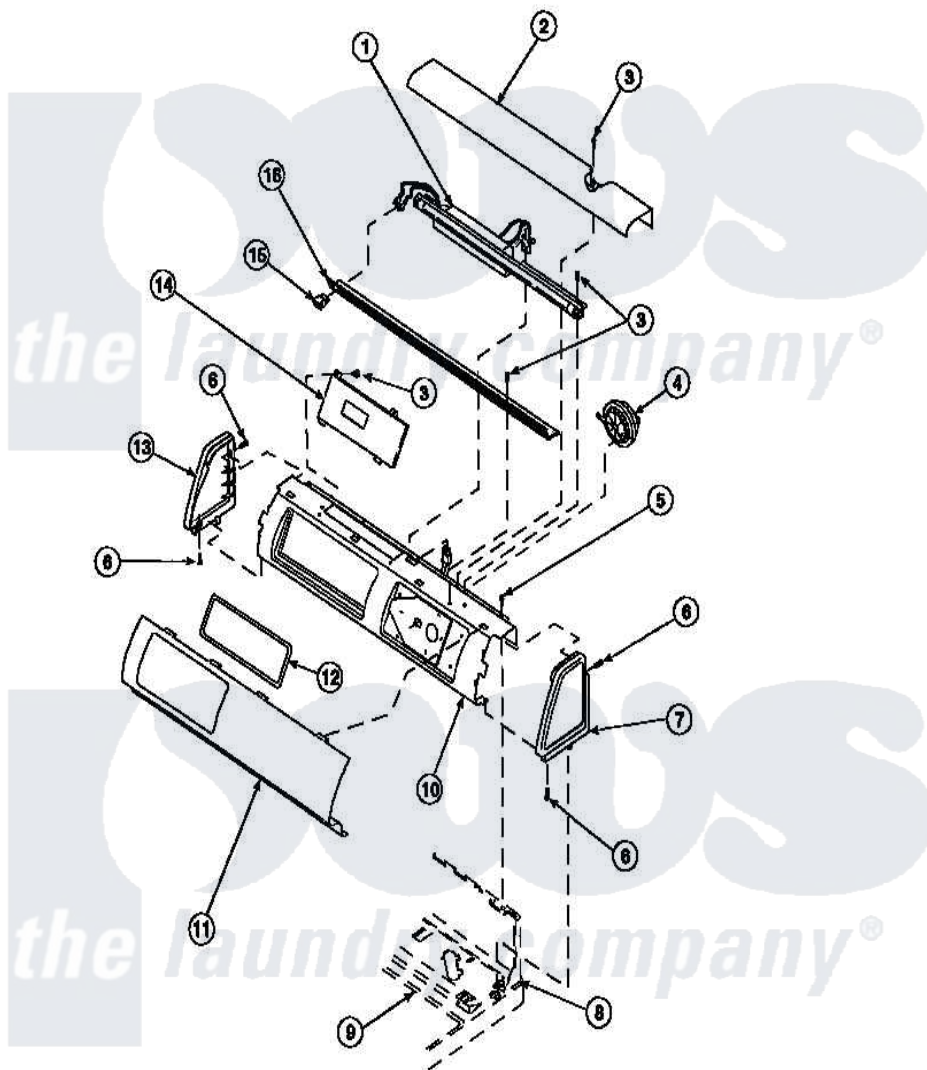

**Amana LW6143LM (BOM: PLW6143LM B) 12 - GRAPHIC PANEL, CTRL
MTG PLATE AND CTRLS**

Amana Residential Amana LW6143LM (BOM: PLW6143LM B) Washer Parts Parts Diagram 12 - GRAPHIC PANEL, CTRL MTG PLATE AND CTRLS
Click on the part number to view part

Item	Original Part Number	Replaced By	Status	Part Description
2	34824		Not Available	TOP COVER
3	23962	W10116760		Screw
5	34904	489355		Screw, 8 X 1/2
6	501086	90767		Screw, 8A X 3/8 HeX Washer Head Tapping
7	34817		Not Available	END CAP(RIGHT)
8	34903		Not Available	PANEL, BACK HOOD (USE 37782)
9	34902P		Not Available	TOP
13	34818		Not Available	END CAP(LEFT)