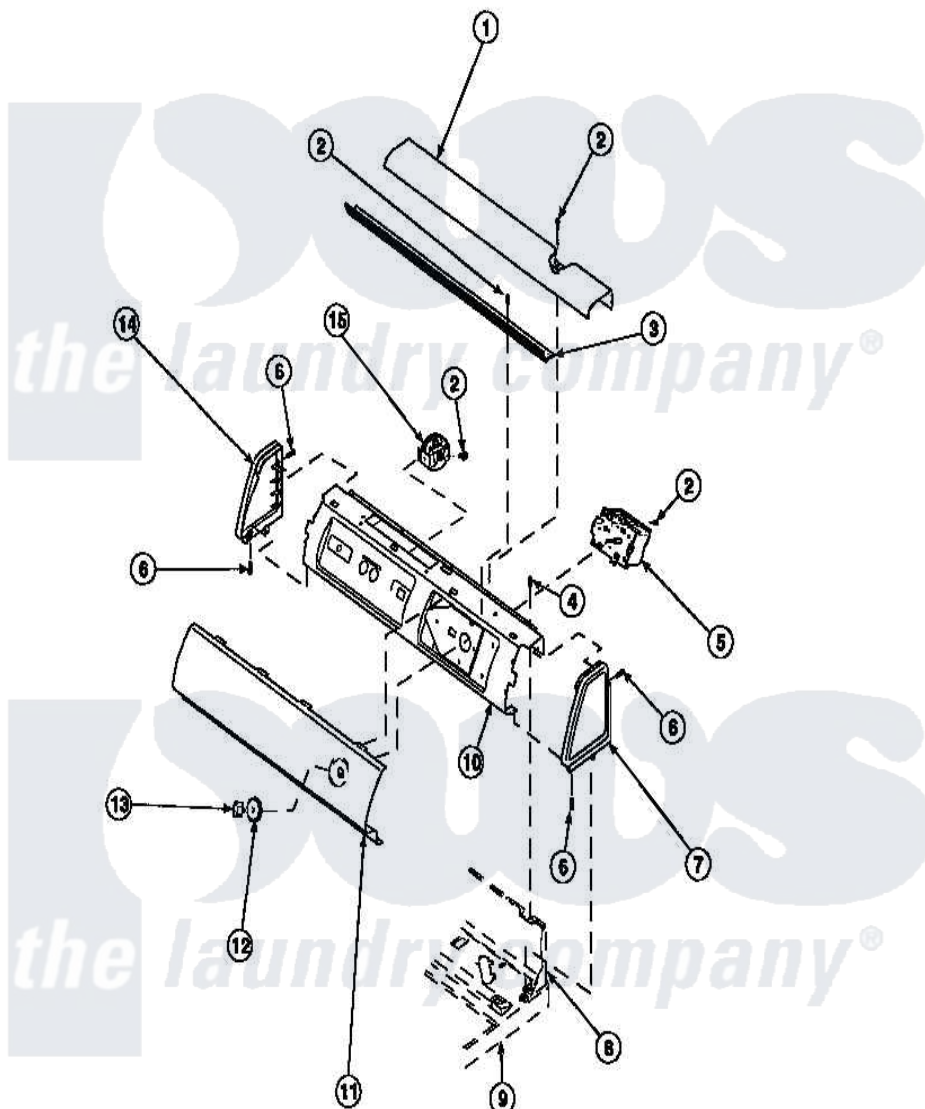

**Amana LW6143LM (BOM: PLW6143LM B) 13 - GRAPHIC PANEL, CTRL
MTG PLATE AND CTRLS**

Amana Residential Amana LW6143LM (BOM: PLW6143LM B) Washer Parts Parts Diagram 13 - GRAPHIC PANEL, CTRL MTG PLATE AND CTRLS
Click on the part number to view part

| Item | Original Part Number | Replaced By | Status | Part Description |
|------|-----------------------|---------------------------|---------------|---|
| 2 | 23962 | W10116760 | | Screw |
| 3 | Y34826 | | Not Available | DIFFUSER,LAMP-CLEAR |
| 4 | 34904 | 489355 | | Screw, 8 X 1/2 |
| 6 | 501086 | 90767 | | Screw, 8A X 3/8 HeX Washer Head Tapping |
| 7 | 34817 | | Not Available | END CAP(RIGHT) |
| 8 | 34903 | | Not Available | PANEL, BACK HOOD (USE 37782) |
| 9 | 34902P | | Not Available | TOP |
| 10 | 34821 | | Not Available | CONTROL MOUNTING PLATE |
| 12 | 33817 | | Not Available | ASSY,TIMER SKIRT-BLACK |
| 13 | 33897 | | | Knob, Timer-Washer-Blac |
| 14 | 34818 | | Not Available | END CAP(LEFT) |