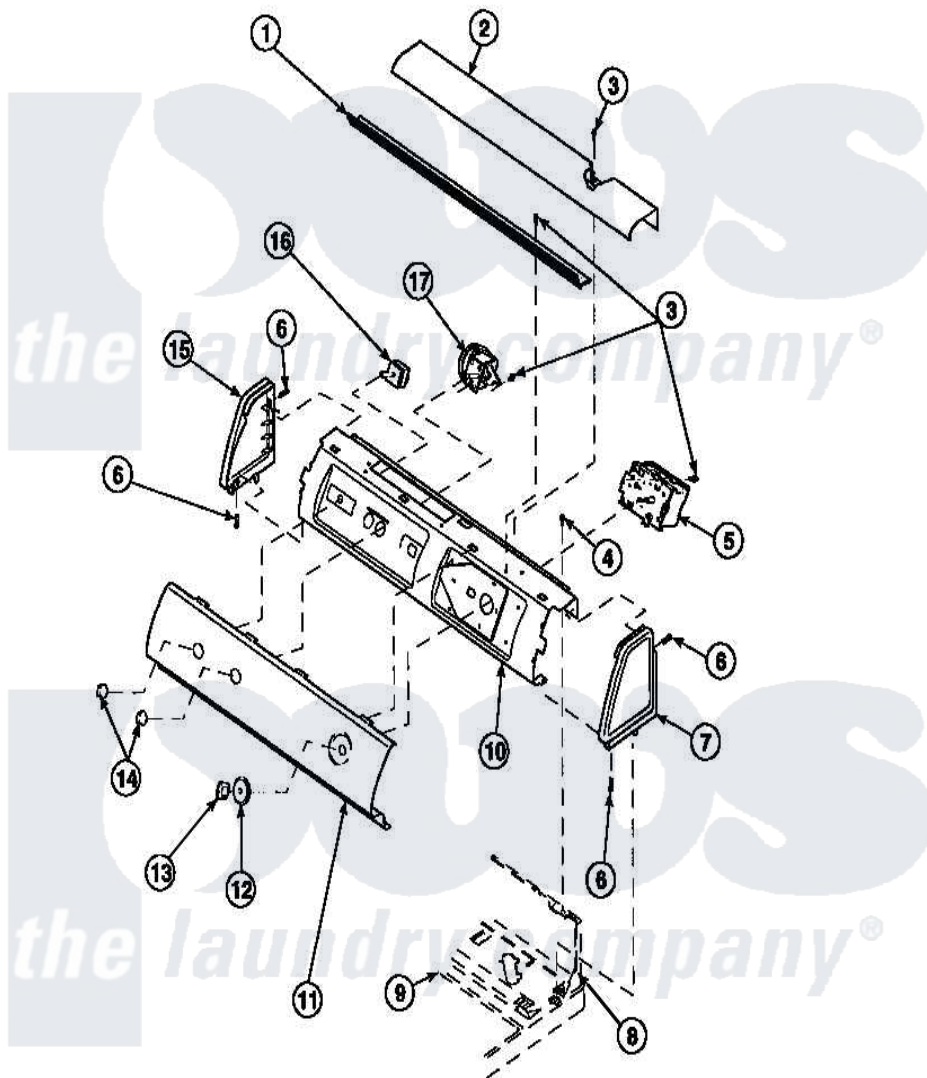

**Amana LW6143LM (BOM: PLW6143LM B) 14 - GRAPHIC PANEL, CTRL
MTG PLATE AND CTRLS**

Amana Residential Amana LW6143LM (BOM: PLW6143LM B) Washer Parts Parts Diagram 14 - GRAPHIC PANEL, CTRL MTG PLATE AND CTRLS
Click on the part number to view part

Item	Original Part Number	Replaced By	Status	Part Description
1	Y34826		Not Available	DIFFUSER,LAMP-CLEAR
2	34824		Not Available	TOP COVER
3	23962	W10116760		Screw
5	34904	489355		Screw, 8 X 1/2
6	501086	90767		Screw, 8A X 3/8 HeX Washer Head Tapping
7	34817		Not Available	END CAP(RIGHT)
8	34903		Not Available	PANEL, BACK HOOD (USE 37782)
9	34902P		Not Available	TOP
11	34821		Not Available	CONTROL MOUNTING PLATE
12	36700		Not Available	TIMER KNOB SKIRT
13	35333		Not Available	TIMER KNOB
14	36701		Not Available	KNOB, TEMP
15	34818		Not Available	END CAP(LEFT)

16 36335
17 36045

[40046601](#)
[40055101](#)

Switch, Temperature Select
Switch, Pressure