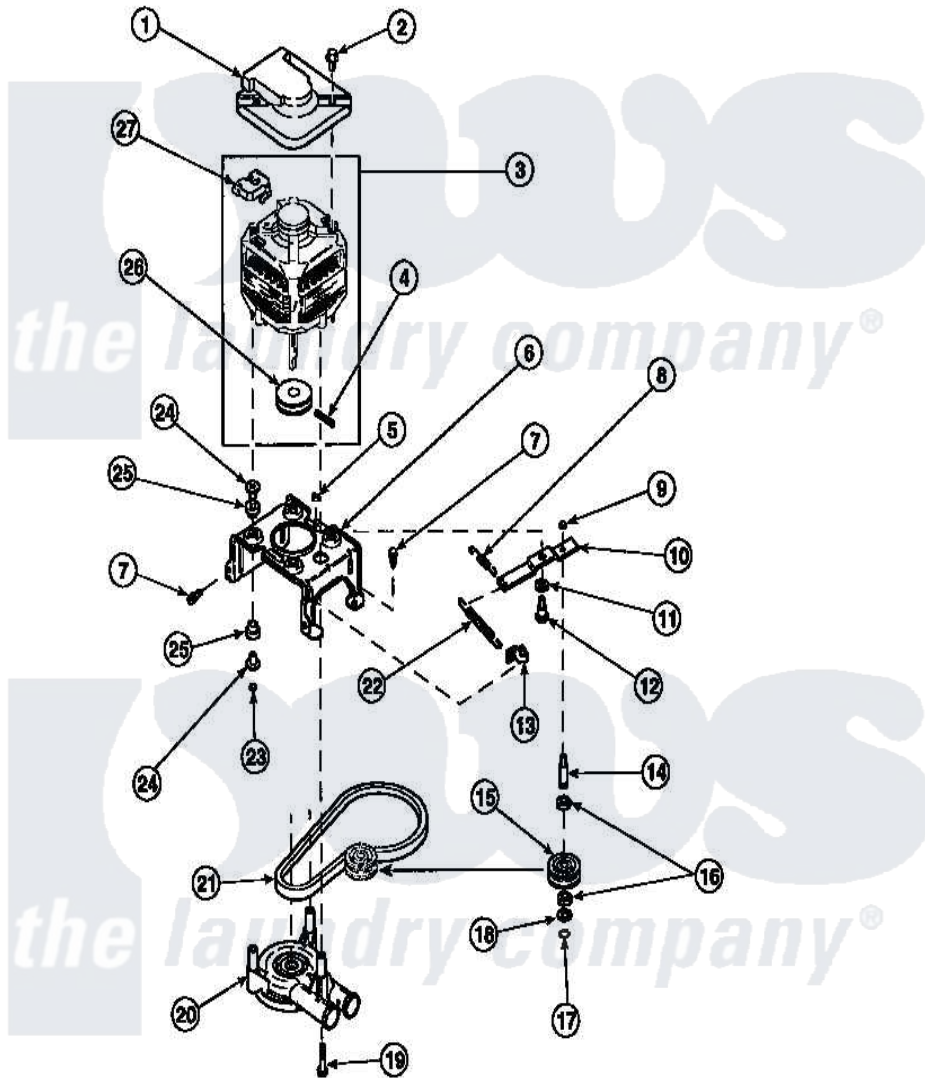

Amana LW6143LM (BOM: PLW6143LM B) 20 - MOTOR, MTG BRKT, BELT, PUMP & IDLER ASSY

Amana Residential Amana LW6143LM (BOM: PLW6143LM B) Washer Parts Parts Diagram 20 - MOTOR, MTG BRKT, BELT, PUMP & IDLER ASSY
 Click on the part number to view part

Item	Original Part Number	Replaced By	Status	Part Description
1	34754	40112301		Shield, Motor
2	36639	4312464		Screw
3	34571P	27001215		Motor W/Pulley
4	23750			Pin, Roll
5	52566	27001225		Nut, Jam Mid Lock 1/4-20
6	34890		Not Available	BRACKET,MOTOR MOUNT
"	37415P			Kit, Motor Brkt
"	37415	37415P		Kit, Motor Brkt
7	Y31645	27001200		Screw
8	30620		Not Available	SPRING,IDLER LEVER HEL
9	28803	2221070		Clamp, Nylon
10	31054	40041002		Lever, Idler
"	37443	40041002		Lever, Idler
11	81392	40054701		Washer
12	27229	40038901		Screw, 1/4-20

13	28849		Clip, Spring
14	28802		Shaft, Idler
15	28800	Not Available	WHEEL, IDLER
16	Y29443		Washer, Felt
17	23748		Ring, Retaining
18	52549		Washer, 501 ID X3/4 Odx
19	Y34565	40063701	Screw, 10-16 x 1.75
20	36863P	27001233	Pump
21	28808		Belt, Agitate And Spin
22	37366		Spring, Idler
"	37606		Spring, Idler Lever
23	35423	3400029	Nut, Adapter Plate
24	34791		Post, Mount-Motor
25	34788		Mount, Motor
26	27171	Not Available	PULLEY, MOTOR
27	35632	Not Available	SWITCH, MOTOR