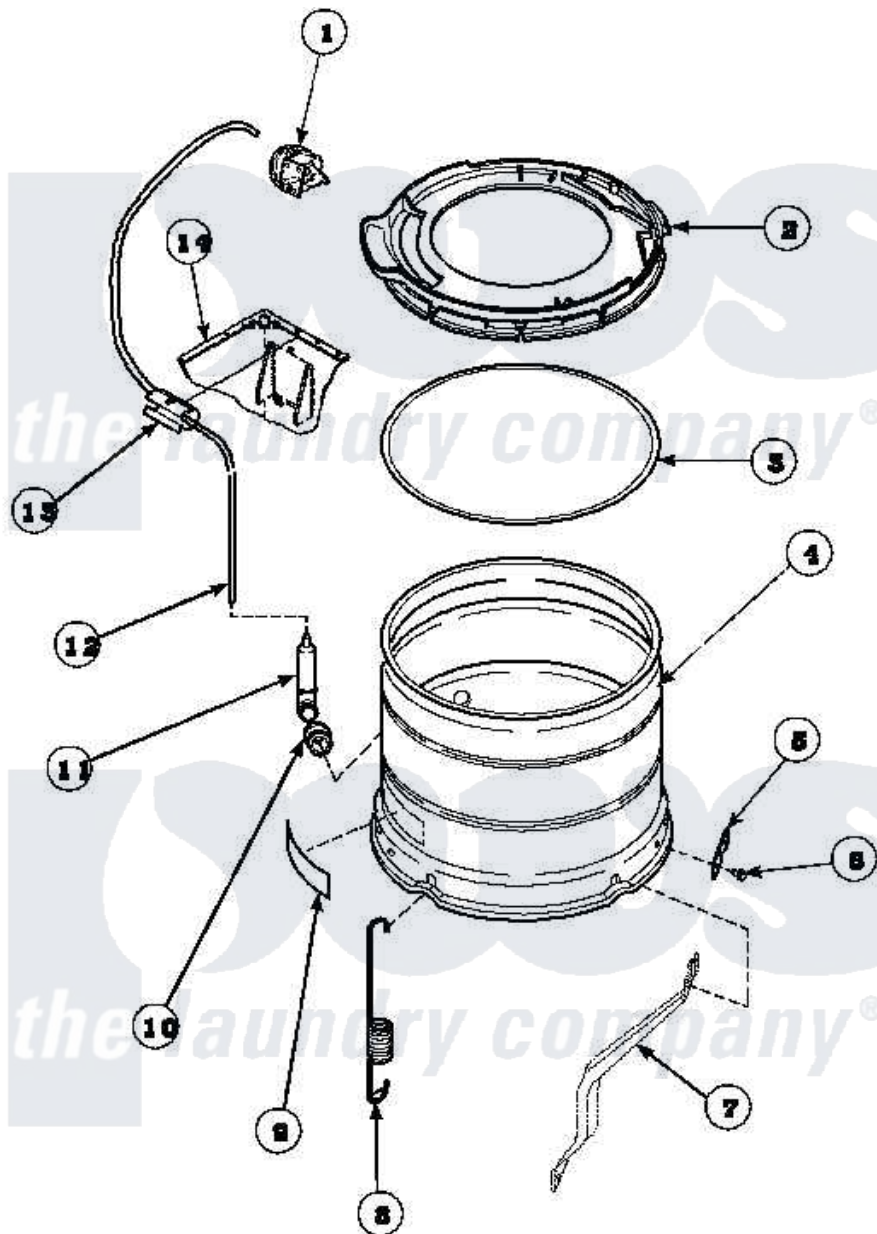

# Amana LW6143LM (BOM: PLW6143LM B) 21 - OUTER TUB, COVER AND PRESSURE HOSE

Amana Residential Amana LW6143LM (BOM: PLW6143LM B) Washer Parts Parts Diagram 21 - OUTER TUB, COVER AND PRESSURE HOSE

Click on the part number to view part

Item	Original Part Number	Replaced By	Status	Part Description
1	36045	<a href="#">40055101</a>		Switch, Pressure
2	<a href="#">36025P</a>			Assembly, Tub Cover and Gasket
3	<a href="#">32857</a>			Gasket, Tub Cover Small
4	<a href="#">34438P</a>			Assembly, Outer Tub
5	<a href="#">27926</a>			Plate, Leg .063
6	35369	<a href="#">40128701</a>		Screw, 5/16-18 X .50
7	34471		Not Available	LEG,SUPPORT
8	<a href="#">35948</a>			Spring, Leg-Large Tub
9	500049		Not Available	STICKER
10	29175	<a href="#">40037801</a>		Grommet
11	30907	<a href="#">40008501</a>		Assembly, Pressure Bulb
12	29213	<a href="#">39125</a>		Tubing 31
13	36985		Not Available	CLIP, HOSE
14	34475P		Not Available	CABINET