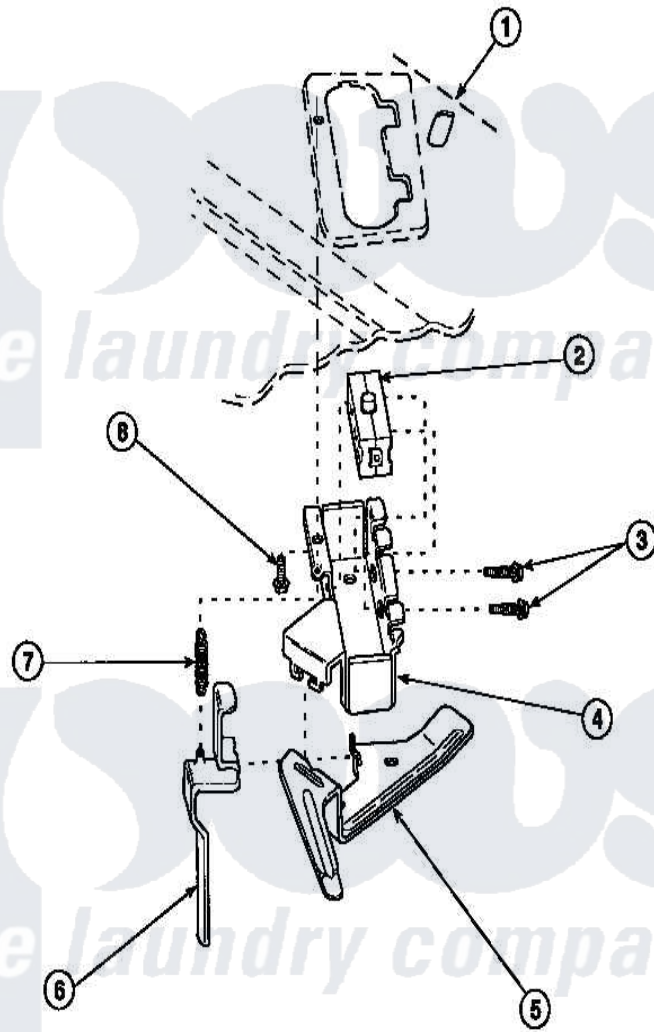

Amana LW6143LM (BOM: PLW6143LM B) 22 - OUT-OF-BALANCE SWITCH

Amana Residential Amana LW6143LM (BOM: PLW6143LM B) Washer Parts Parts Diagram 22 - OUT-OF-BALANCE SWITCH

[Click on the part number to view part](#)

Item	Original Part Number	Replaced By	Status	Part Description
1	34902P		Not Available	TOP
2	33445	27001095		Switch, Lid
3	36510			Screw
4	36497P			Kit, Switch Holder
5	33441			Arm, Actuator
6	33442			Lever, Unbalanced Load
7	33443			Spring
8	23962	W10116760		Screw