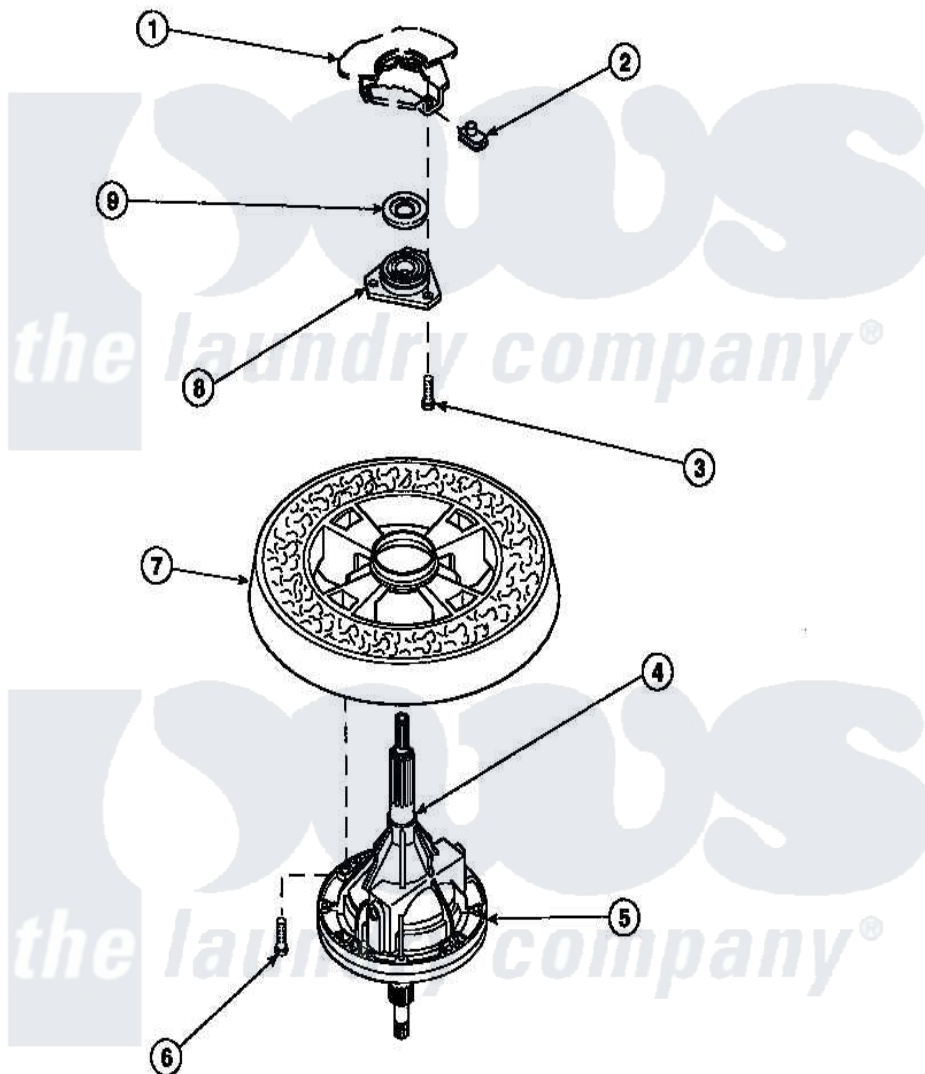

# Amana LW6143LM (BOM: PLW6143LM B) 27 - TRANSMISSION ASSY AND BALANCE RING

Amana Residential Amana LW6143LM (BOM: PLW6143LM B) Washer Parts Parts Diagram 27 - TRANSMISSION ASSY AND BALANCE RING

Click on the part number to view part

Item	Original Part Number	Replaced By	Status	Part Description
1	<a href="#">34438P</a>			Assembly, Outer Tub
2	<a href="#">27222</a>			Nut, Retainer 5/16-18
3	36991	<a href="#">3400500</a>		Bolt, 3405245 5/16-18 X 3/4
4	<a href="#">27604P</a>			Never-Seeze 1 Oz Tube
5	<a href="#">34526P</a>			Assembly, Transmission
6	37047		Not Available	SCREW, CAP
7	34731		Not Available	ASSY,BALANCE RING-COMPL
8	27182	<a href="#">40004201P</a>		Main Bearing Assembly
9	<a href="#">27187</a>			Flinger