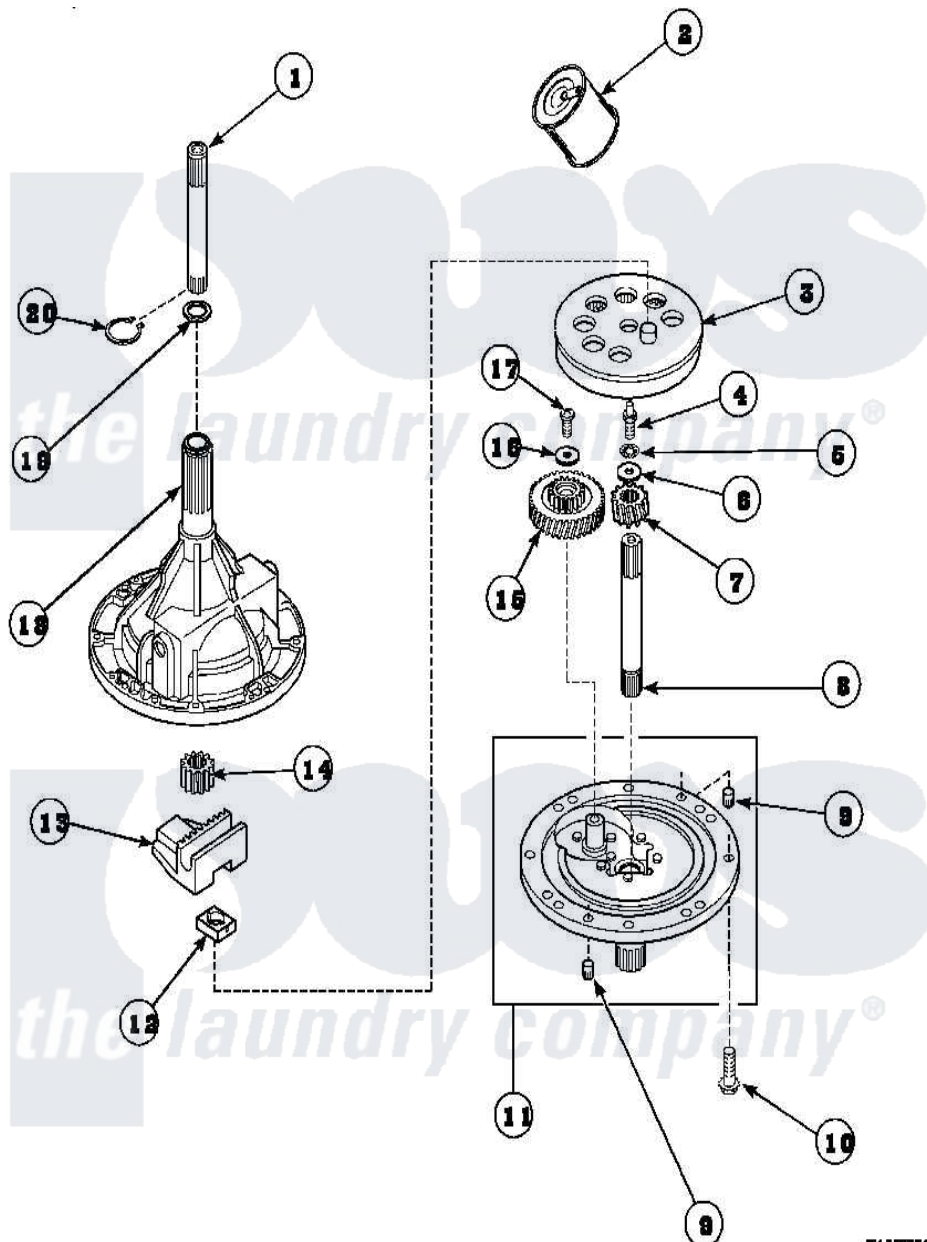

# Amana LW6143LM (BOM: PLW6143LMA) 01 - 34526P TRANSMISSION ASSY

Amana Residential Amana LW6143LM (BOM: PLW6143LMA) Washer Parts Parts Diagram 01 - 34526P TRANSMISSION ASSY

[Click on the part number to view part](#)

Item	Original Part Number	Replaced By	Status	Part Description
1	<a href="#">Y36570</a>			Shaft, Output
2	<a href="#">27243P</a>			Oil, CW Transmission F-
3	<a href="#">26577</a>			Assembly, Gear And Stud
4	27030		Not Available	SCREW, 1/4-20 SPECIAL
5	<a href="#">21456</a>			Lockwasher, 1/4 Intshkp
6	26509	<a href="#">40041501</a>		Washer
7	<a href="#">36562</a>			Pinion, Drive
8	<a href="#">34853</a>			Shaft, Input
9	<a href="#">27172</a>			Pin, Dowel
10	32814		Not Available	SCREW, 1/4-20X7/8 SERRA
11	<a href="#">38290</a>			Assembly, Cover
12	<a href="#">26493</a>			Slide
13	<a href="#">Y31526</a>			Rack
14	<a href="#">27003</a>			Pinion, Agitator
15	<a href="#">29161</a>			Gear, Reduction

16	29260	Not Available	WASHER
17	<a href="#">29273</a>		Screw, 1/4-20 X 3/8
18	33223	Not Available	ASSY, TRANSMISSION CASE
19	<a href="#">35092</a>		Washer, 3628id X 1.00 X .056
20	<a href="#">27197</a>		Ring, Retaining
NI	37577P	Not Available	SEALANT