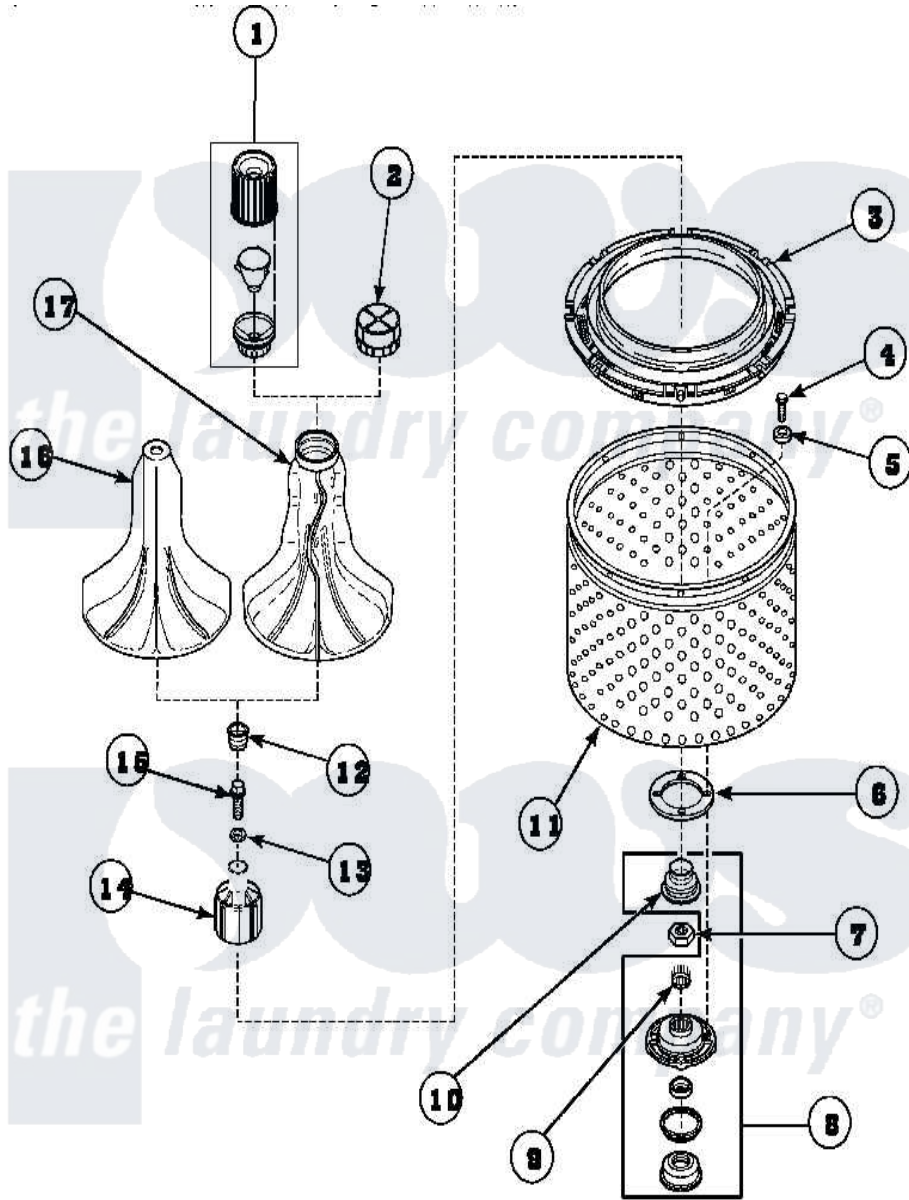

**Amana LW6143LM (BOM: PLW6143LMA) 02 - AGITATOR/DRIVE  
BELL/SEAL KIT/TUB & HUB**

W214P2EA

Amana Residential Amana LW6143LM (BOM: PLW6143LMA) Washer Parts Parts Diagram 02 - AGITATOR/DRIVE BELL/SEAL KIT/TUB & HUB  
Click on the part number to view part

Item	Original Part Number	Replaced By	Status	Part Description
1	36542	<a href="#">40002101W</a>		Assembly, Fabric Softner
2	<a href="#">36515</a>			Cap, Agitator
3	<a href="#">35035</a>			Guard, Clothes
4	27202	<a href="#">W10116787</a>		Screw
5	<a href="#">28094</a>			Gasket
7	Y29220	<a href="#">40016301</a>		Nut, Lock
8	495P3	<a href="#">R9900552</a>		Hub And Seal
9	29728	<a href="#">40008301</a>		Insert, Spline
10	36425	<a href="#">40016101</a>		Seal, Bell Drive
12	36511	<a href="#">40008401</a>		Plug, Bell
13	<a href="#">36472</a>			O-Ring
14	36443P	<a href="#">R9900189</a>		Kit, Drive Bell And Seal
15	34288	<a href="#">40065102</a>		Screw, Shoulder 1/4