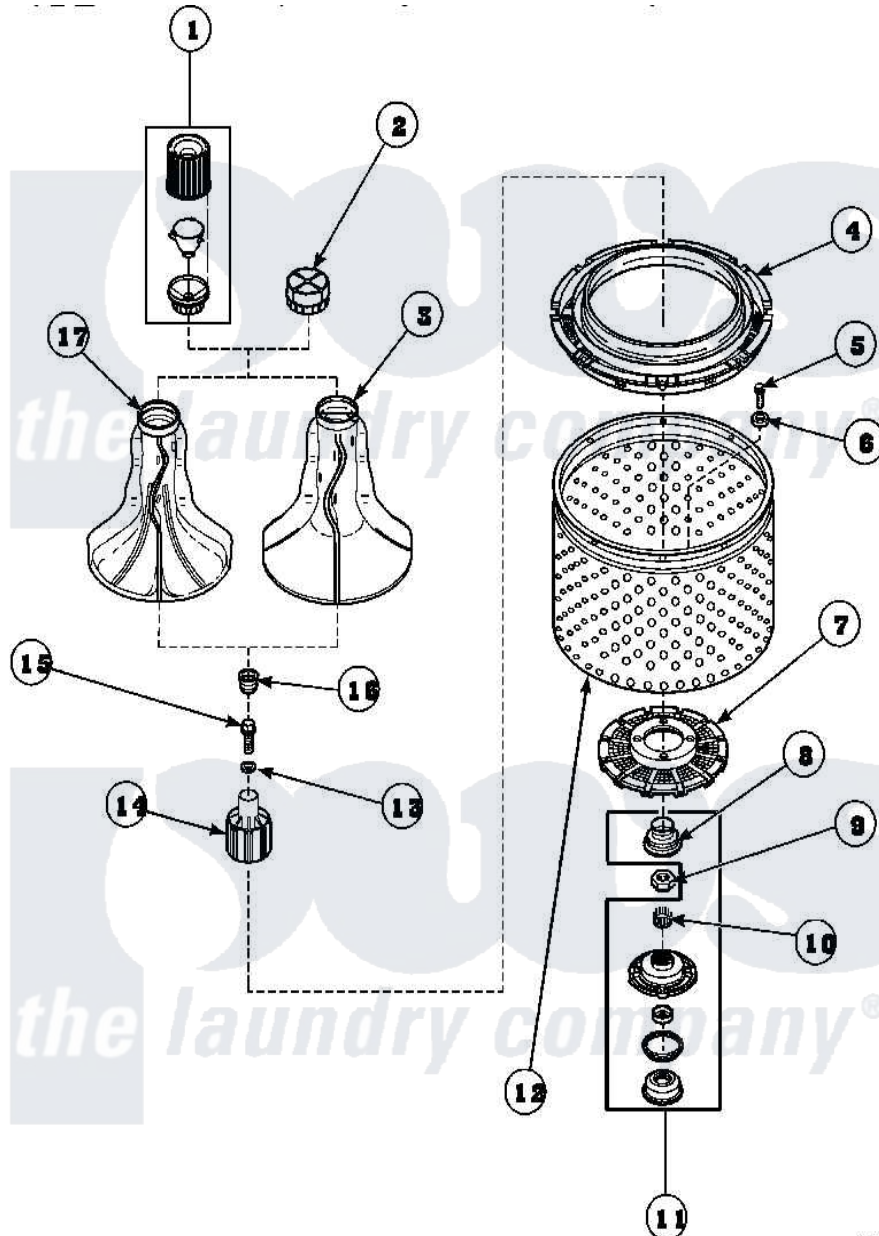

**Amana LW6143LM (BOM: PLW6143LMA) 03 - AGITATOR/DRIVE
BELL/SEAL KIT/TUB & HUB**

Amana Residential Amana LW6143LM (BOM: PLW6143LMA) Washer Parts Parts Diagram 03 - AGITATOR/DRIVE BELL/SEAL KIT/TUB & HUB
Click on the part number to view part

W2J0785A

Item	Original Part Number	Replaced By	Status	Part Description
1	36542	40002101W		Assembly, Fabric Softner
2	36515			Cap, Agitator
3	36507	40000501W		Agitator, Flex Vane
4	35035			Guard, Clothes
5	27202	W10116787		Screw
6	28094			Gasket
7	32998	39371		Filter Lin
8	36425	40016101		Seal, Bell Drive
9	Y29220	40016301		Nut, Lock
10	29728	40008301		Insert, Spline
11	495P3	R9900552		Hub And Seal
12	33501P	R9900144		Kit- Wash
13	36472			O-Ring
14	36443P	R9900189		Kit, Drive Bell And Seal
15	34288	40065102		Screw, Shoulder 1/4