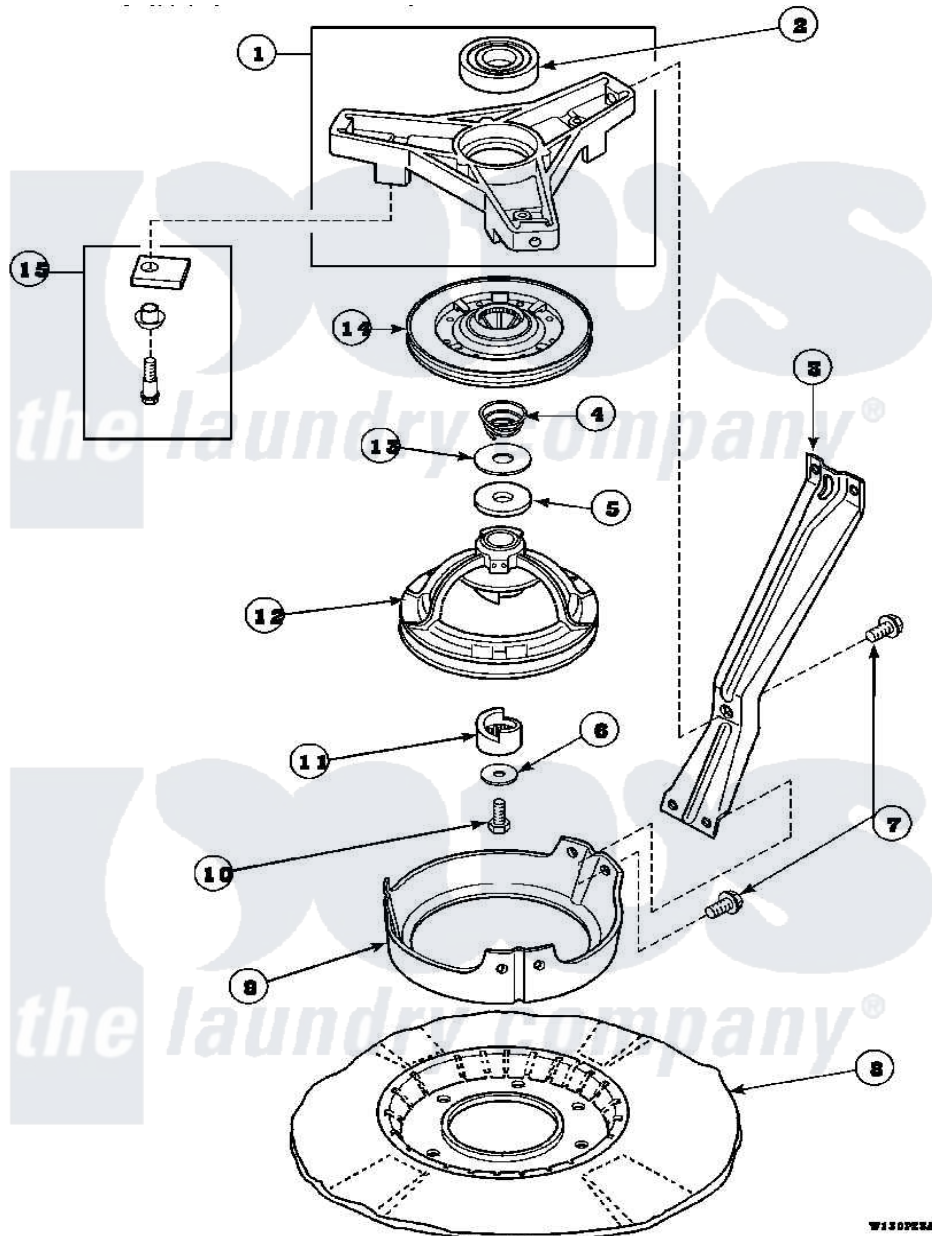

**Amana LW6143LM (BOM: PLW6143LMA) 04 - BRG HSG/BRAKE/PULLEY & PIVOT DOME**

Amana Residential Amana LW6143LM (BOM: PLW6143LMA) Washer Parts Parts Diagram 04 - BRG HSG/BRAKE/PULLEY & PIVOT DOME  
 Click on the part number to view part

Item	Original Part Number	Replaced By	Status	Part Description
1	<a href="#">35746</a>			Assembly, Bearing Housing-L
2	28944R	<a href="#">40004001</a>		Bearing, Main
3	34471		Not Available	LEG,SUPPORT
4	<a href="#">33435</a>			Spring, Conical
5	27015	<a href="#">40063201</a>		Washer, Flat
6	26509	<a href="#">40041501</a>		Washer
7	35369	<a href="#">40128701</a>		Screw, 5/16-18 X .50
8	<a href="#">36599P</a>			Assembly Nut/ Leg Base
"	<a href="#">34434P</a>			Assembly Nut/Leg Base
9	<a href="#">34470</a>			Dome, Pivot
10	27220	<a href="#">40063401</a>		Screw, 1/4-20 x 5/8 Hex
11	<a href="#">27018</a>			Helix
12	<a href="#">34923</a>			Assembly, Pulley-Spin And Agitate
13	35535	<a href="#">40065701</a>		Washer, 2 Odx.63 ID