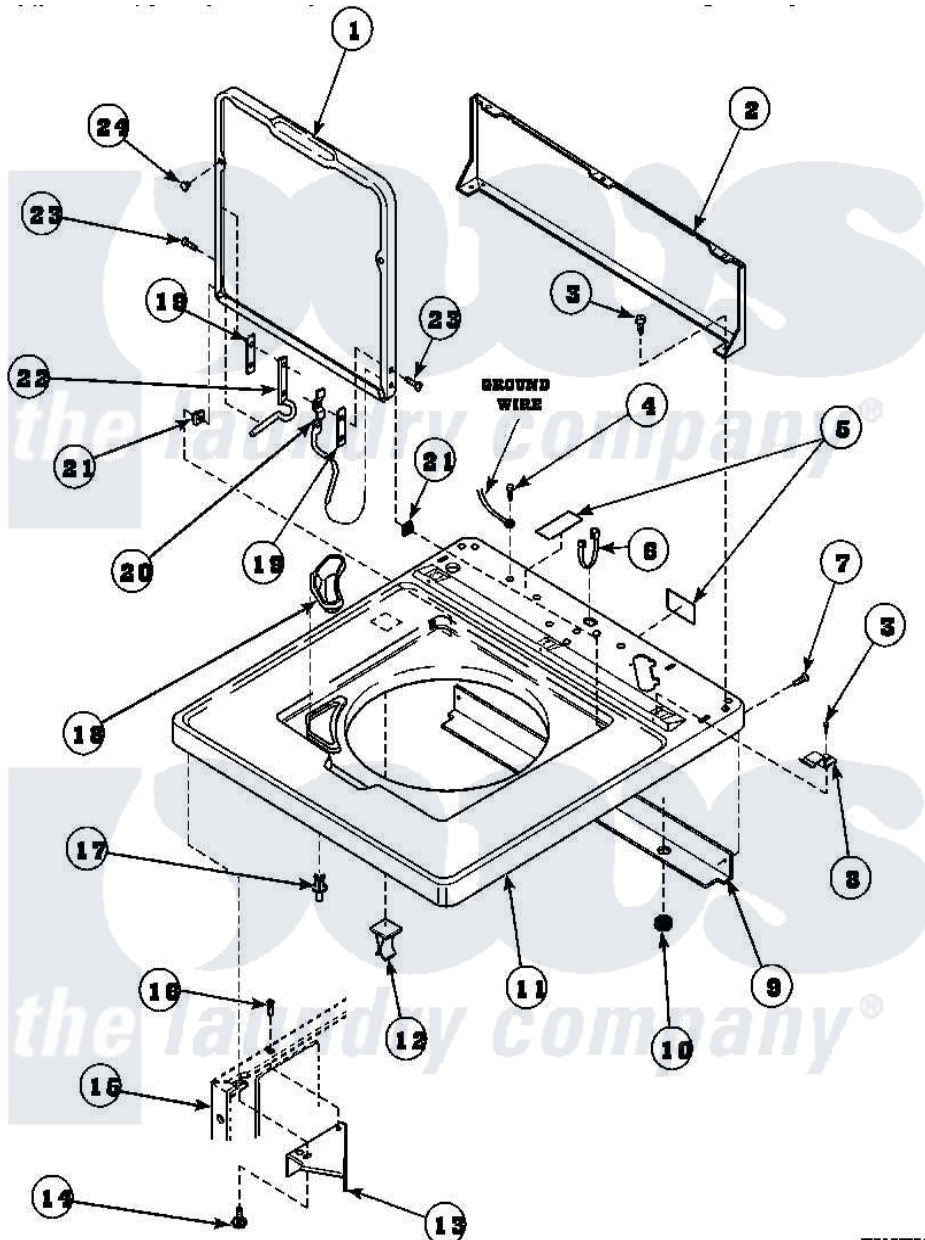

Amana LW6143LM (BOM: PLW6143LMA) 05 - CAB TOP/LOADING DR & CTRL HOOD REAR PAN

Amana Residential Amana LW6143LM (BOM: PLW6143LMA) Washer Parts Parts Diagram 05 - CAB TOP/LOADING DR & CTRL HOOD REAR PAN

Click on the part number to view part

Item	Original Part Number	Replaced By	Status	Part Description
2	34903		Not Available	PANEL, BACK HOOD (USE 37782)
3	23962	<a href="#">W10116760</a>		Screw
4	<a href="#">52909</a>			Screw, 10B-16 X 1/2 HeX
6	21903	<a href="#">211881</a>		Grommet, Cord Part Not Used-Gas Models Only
7	27196	<a href="#">27001200</a>		Screw
8	35887	<a href="#">40063901</a>		Clip, Hold Down
11	34902_P		Not Available	CABINET TOP
12	36519		Not Available	CLIP
13	<a href="#">36034</a>			Bracket, Director-Module
14	Y31644	<a href="#">27001200</a>		Screw
15	34475_P		Not Available	CABINET
16	36035		Not Available	SCREW,8-18X3/8 PHIL FLT HD
17	<a href="#">56534</a>			Barrel, Support