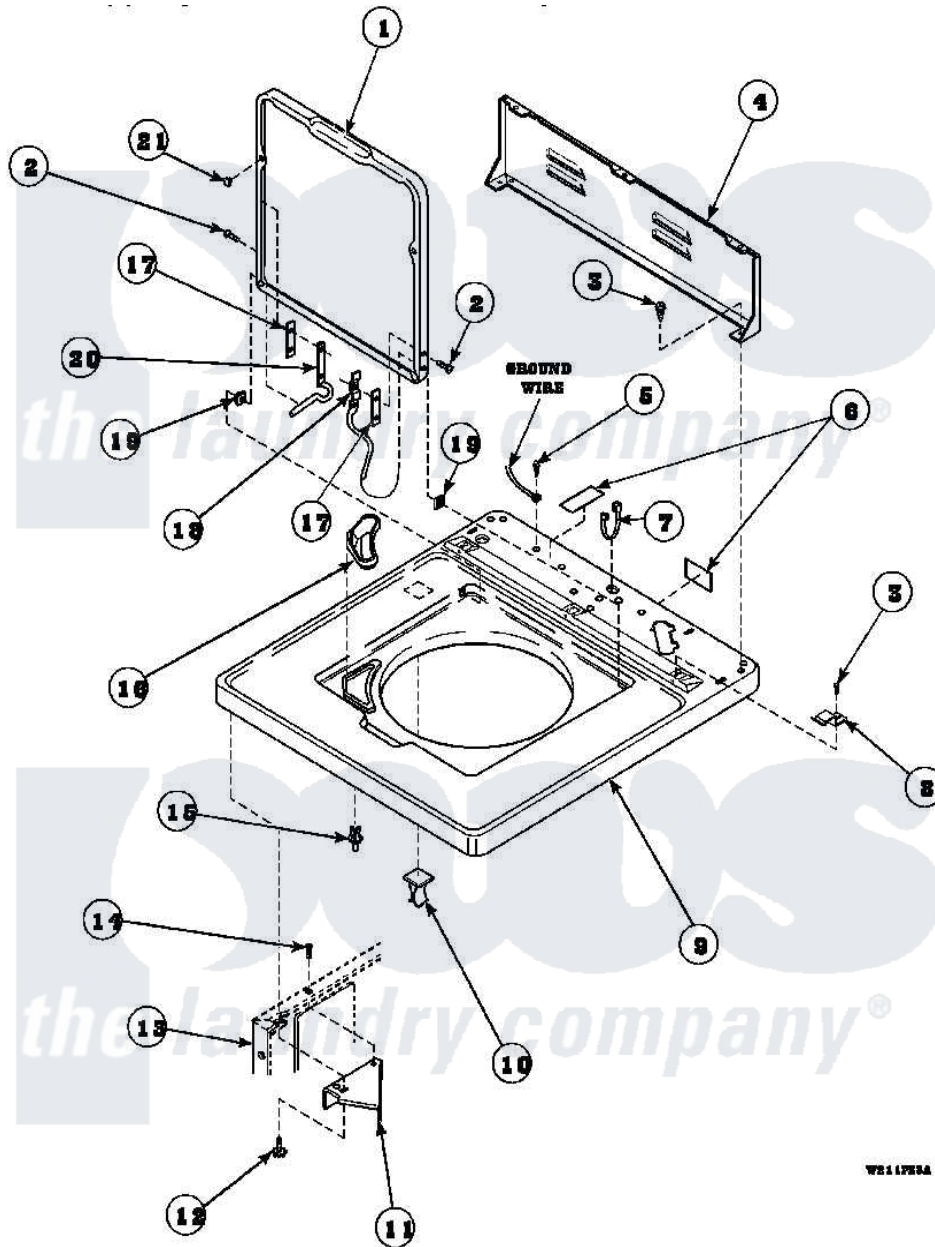

Amana LW6143LM (BOM: PLW6143LMA) 06 - CAB TOP/LOADING DR & CTRL HOOD REAR PAN

WB11793A

Amana Residential Amana LW6143LM (BOM: PLW6143LMA) Washer Parts Parts Diagram 06 - CAB TOP/LOADING DR & CTRL HOOD REAR PAN

[Click on the part number to view part](#)

Item	Original Part Number	Replaced By	Status	Part Description
1	33541_P		Not Available	LOADING DOOR
2	34337	W10119828		Screw, Lid Hinge Mounting
3	23962	W10116760		Screw
4	34903		Not Available	PANEL, BACK HOOD (USE 37782)
5	52909			Screw, 10B-16 X 1/2 HeX
6	24903		Not Available	STICKER,DISCONNECT POW
7	21903	211881		Grommet, Cord Part Not Used-Gas Models Only
8	35887	40063901		Clip, Hold Down
9	34902_P		Not Available	CABINET TOP
10	36519		Not Available	CLIP
11	36034			Bracket, Director-Module
12	Y31644	27001200		Screw
13	34475_P		Not Available	CABINET

14	36035	Not Available	SCREW,8-18X3/8 PHIL FLT HD
15	56534		Barrel, Support
16	34776	Not Available	DISPENSER,BLEACH
17	34338		Gasket, Hinge
18	36437		Hinge, Lid R
19	33446	40008201	Bushing, Hinge
20	36513		Hinge, Left
21	21685	40038001	Bumper
NI	26594P		Grease, Silicone - 2 Oz Tube