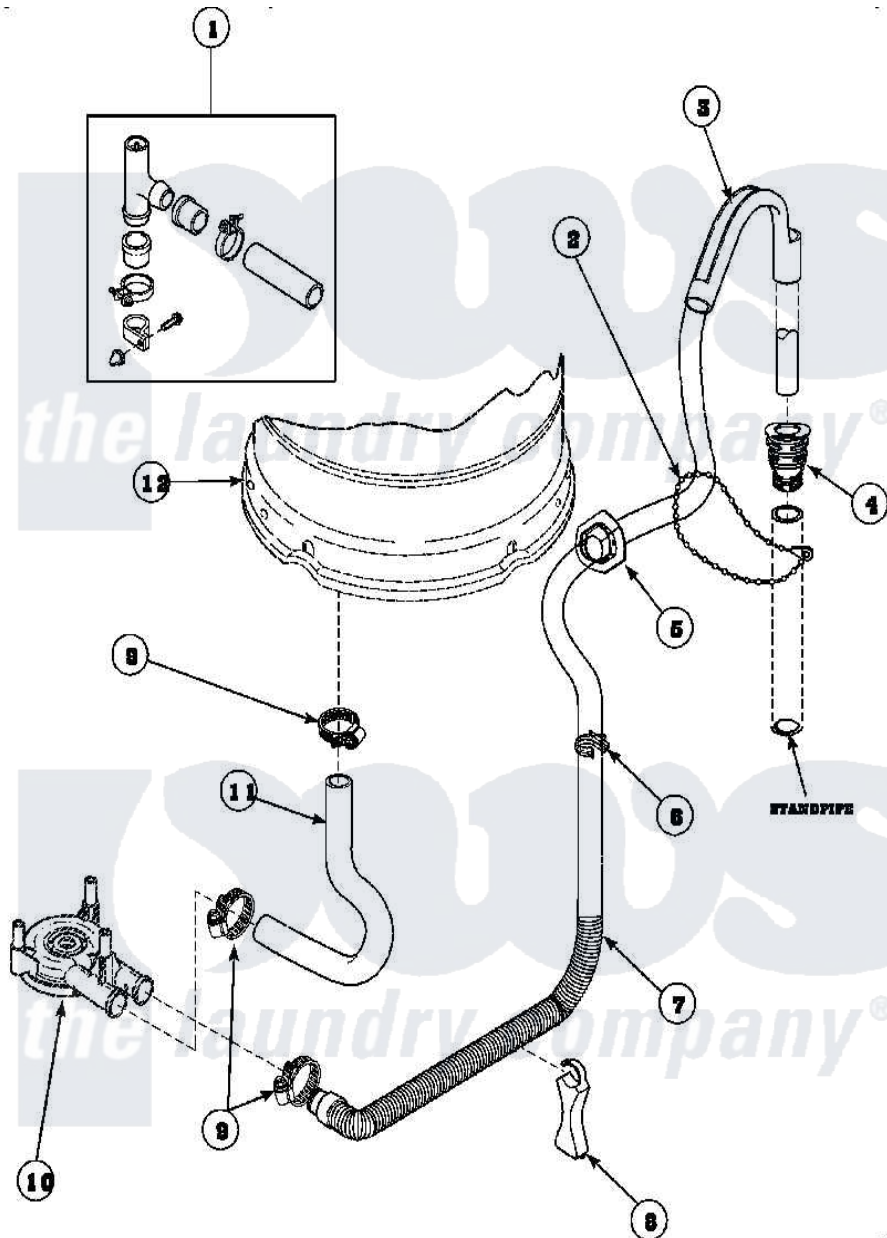

Amana LW6143LM (BOM: PLW6143LMA) 07 - DRAIN HOSE AND SIPHON BREAK

WASHERA

Amana Residential Amana LW6143LM (BOM: PLW6143LMA) Washer Parts Parts Diagram 07 - DRAIN HOSE AND SIPHON BREAK

[Click on the part number to view part](#)

| Item | Original Part Number | Replaced By | Status | Part Description |
|------|------------------------|--------------------------|--------|-----------------------|
| 1 | 562P3 | 76660 | | Break-Sphn |
| 2 | 33489 | 8539404 | | Tie-Wire |
| 3 | 33615 | 22003814 | | Retainer, Drain Hose |
| 4 | 36878 | 40008101 | | Adapter, Standpipe |
| 5 | 32219 | | | Relief, Strain |
| 6 | 36014 | | | Clip, Retainer-Hose |
| 7 | 37245 | 40053901 | | Hose, Drain |
| 8 | 36522 | | | Hose Support |
| " | 35487 | | | Support, Hose |
| 9 | 36802 | 285655 | | Clamp, Hose |
| 10 | 36863P | 27001233 | | Pump |
| 11 | 35752 | | | Hose, Tub To Pump-Ddp |
| 12 | 34438P | | | Assembly, Outer Tub |